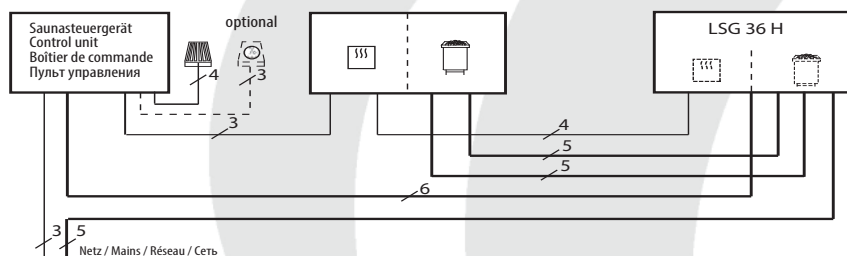

Power switchgear LSG 36 H

Casing: plastic upper and lower part
 Dimension H/W/D: 45 x 30 x 14,2 cm
 Connection : 400 V 3 N AC 50 Hz
 Art.No.: 94.4230

Power switchgear to enlarge the switching capacity to maximum 36 kW and additional 4 kW vaporizing power. To combine with sauna control units of the Econ or Emotec line.

Only to combine with 2 circuit-wiring sauna stoves. (max. 2 x 18 kW).

Installation scheme

CE IP x4 PG
 MADE IN GERMANY

Connection scheme