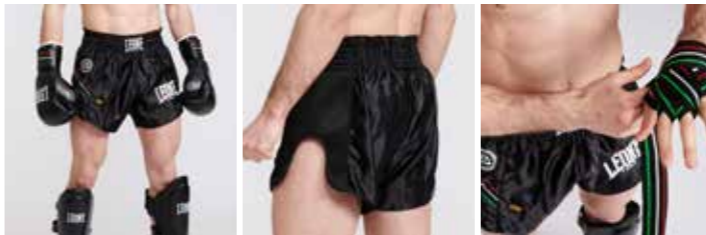

Revolution line kick-thai shorts. A versatile garment, suitable for any combat sport, follows the graphics of the famous Revolution glove.

**AB965** NERO BLACK SIZE 2XS XS S M L XL 2XL 3XL 4XL

QUICK VIEW CHART: CODICI / COLORI / TAGLIE - CODES / COLORS / SIZES