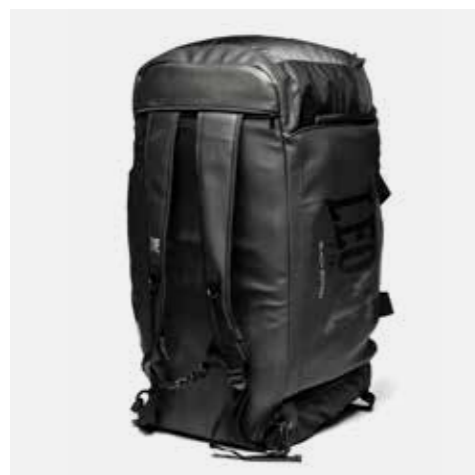

MATERIALI  
MATERIALS

100% POLIESTERE  
100% POLYESTER

- Dotato di due tasche con zip.
- Pratico portachiavi con clip removibile.

- Equipped with two zip pockets.
- Practical key-ring with removable buckle.