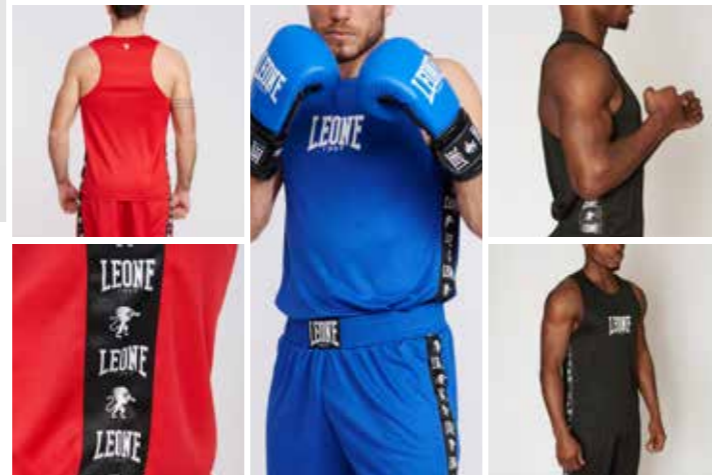

CANOTTIERA BOXE
BOXING TANK

AB218 AMBASSADOR

GENERE - GENDER
unisex

Canottiera da boxe in poliestere, versatile per ogni attività sportiva grazie alla sua semplicità. Presenta le caratteristiche bande laterali che la rendono ambasciatrice del marchio.

Polyester boxing singlet, versatile for any sport thanks to its simplicity. It has the characteristic side bands that make it the brand ambassador.

MATERIALI
MATERIALS

100% POLIESTERE
100% POLYESTER

- Canottiera in leggero poliestere.
- Caratteristiche bande laterali con logo LEONE e pittogramma.
- Comoda e pratica per l'allenamento.

- *Light polyester singlet.*
- *Characteristic side bands with LEONE logo and pictogram.*
- *Comfortable and practical for training.*