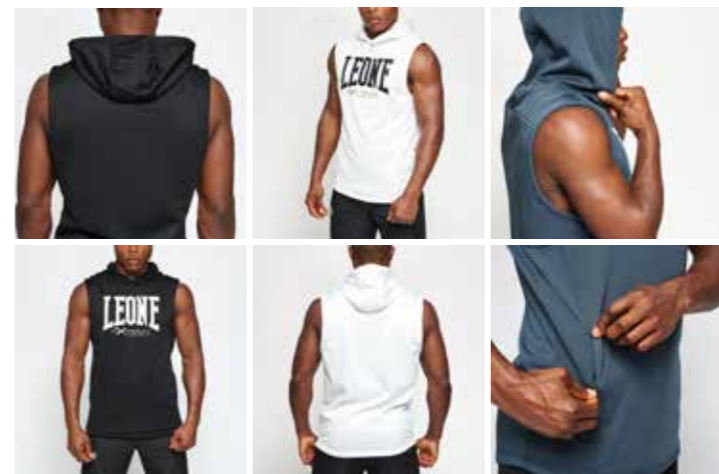

ABX106 LOGO

GENERE - GENDER unisex

La t-shirt Logo è un capo comodo e versatile. 100% in poliestere, è la scelta perfetta di chi è alla ricerca di un capo morbido ma leggero, una maglietta adatta per ogni occasione, non solo per l'allenamento.

The Logo t-shirt is a comfortable and versatile garment. It's the perfect choice for those looking for a soft but light garment, a t-shirt suitable for any occasion, not just for training.

MATERIALI 100% POLIESTERE
MATERIALS 100% POLYESTER

- Capo comodo e versatile, completamente in poliestere.
- Perfetto per garantire la totale libertà di movimento.
- Stampa logo LEONE Extrema sul petto.

- *Comfortable and versatile garment, completely made in polyester.*
- *Perfect to guarantee total freedom of movement.*
- *LEONE Extrema logo print on the chest.*

ABX110	GRIGIO ARDESIA SLATE GREY	SIZE	2XS	XS	S	M	L	XL	2XL	3XL	4XL
ABX110	BIANCO WHITE	SIZE	2XS	XS	S	M	L	XL	2XL	3XL	4XL
ABX110	NERO BLACK	SIZE	2XS	XS	S	M	L	XL	2XL	3XL	4XL

QUICK VIEW CHART: CODICI / COLORI / TAGLIE - CODES / COLORS / SIZES