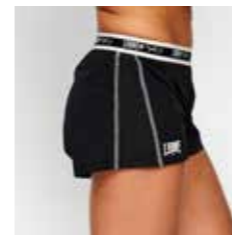

ABX416 NERO BLACK SIZE 2XS XS S M L XL 2XL 3XL 4XL

QUICK VIEW CHART: CODICI / COLORI / TAGLIE - CODES / COLORS / SIZES

TOP DONNA
SPORTS BRA

**ABX416
AMBASSADOR**

GENERE - GENDER
donna
woman

MATERIALI 88% POLIESTERE / 12% ELASTAN
MATERIALS 88% POLYESTER / 12% ELASTANE

Semplice top della linea Ambassador. È impreziosito da bande laterali che lo rendono ambasciatore del marchio Leone 1947.

Simple top bra of the Ambassador line, suitable for any combination and for any occasion. It is embellished with side bands that make it the ambassador of Leone 1947 brand.

ABX417 NERO BLACK SIZE 2XS XS S M L XL 2XL 3XL 4XL

QUICK VIEW CHART: CODICI / COLORI / TAGLIE - CODES / COLORS / SIZES

CANOTTA
TOP TANK

**ABX417
AMBASSADOR**

GENERE - GENDER
donna
woman

MATERIALI 95% POLIESTERE / 5% ELASTAN
MATERIALS 95% POLYESTER / 5% ELASTANE

Semplice canottiera della linea Ambassador. È impreziosita da bande laterali che la rendono ambasciatrice del marchio Leone 1947.

Simple tank of the Ambassador line, suitable for any combination and for any occasion. It is embellished with side bands that make it the ambassador of Leone 1947 brand.

ABX419 NERO BLACK SIZE 2XS XS S M L XL 2XL 3XL 4XL

QUICK VIEW CHART: CODICI / COLORI / TAGLIE - CODES / COLORS / SIZES

T-SHIRT
T-SHIRT

**ABX419
AMBASSADOR**

GENERE - GENDER
donna
woman

MATERIALI 90% POLIESTERE / 10% ELASTAN
MATERIALS 90% POLYESTER / 10% ELASTANE

Semplice maglietta della linea Ambassador. È impreziosita da bande laterali che la rendono ambasciatrice del marchio Leone 1947.

Simple t-shirt of the Ambassador line, suitable for any combination and for any occasion. It is embellished with side bands that make it the ambassador of Leone 1947 brand.

ABX425 NERO BLACK SIZE 2XS XS S M L XL 2XL 3XL 4XL

QUICK VIEW CHART: CODICI / COLORI / TAGLIE - CODES / COLORS / SIZES

LEGGINGS
SPORT TIGHTS