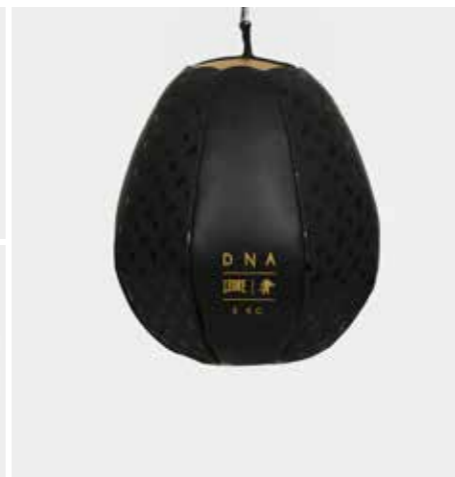

MATERIALI
ESTERNO: 100% POLIURETANO
OUTER SIDE: 100% POLYURETHANE

IMBOTTITURA: 100% COTONE
PADDING: 100% COTTON

- Loghi dorati e dettagli tono su tono.
- Abbinabile all'intera linea DNA.
- Ottima per allenare la velocità.

- Golden logos and tone-on-tone details.
- Can be combined with the entire DNA line.
- Excellent for speed training.

AT852	NERO BLACK	12 KG 27 LBS	ALTEZZA - HEIGHT 50 CM	DIAMETRO - DIAMETER 37 CM

QUICK VIEW CHART: CODICI / COLORI / TAGLIE - CODES / COLORS / SIZES