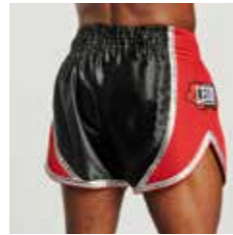

AB877 NERO BLACK SIZE 2XS XS S M L XL 2XL 3XL 4XL

QUICK VIEW CHART: CODICI / COLORI / TAGLIE - CODES / COLORS / SIZES

PANTALONCINO KICK-THAI
KICK-THAI SHORTS

AB877
CHIANG RAI

GENERE - GENDER unisex

MATERIALI 100% SATIN POLIESTERE
MATERIALS 100% SATIN POLYESTER

MADE IN THAILAND

Pantaloncino made in Thailand, dal taglio particolare e dalle patch caratteristiche dai colori metallizzati e brillanti. Spacco ampio che permette piena libertà di movimento.

Shorts made in Thailand, with a particular cut and characteristic patches with metallic and bright colors. Wide slit that allows full freedom of movement.