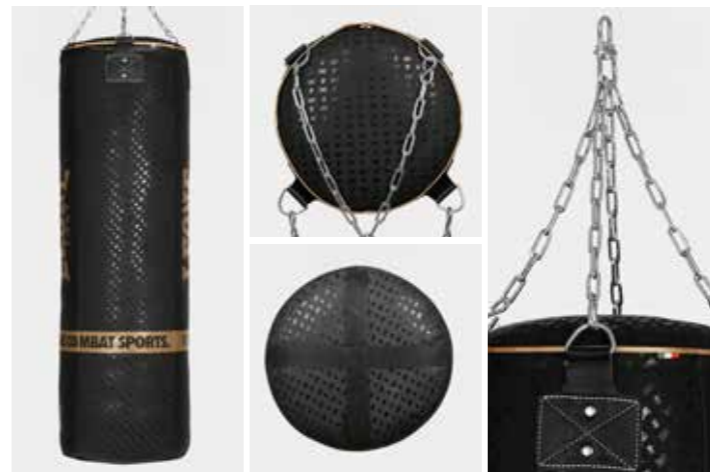

MATERIALI ESTERNO: 100% POLIURETANO
MATERIALS OUTER SIDE: 100% POLYURETHANE

IMBOTTITURA: 90% COTONE / 10% EVA
PADDING: 90% COTTON / 10% EVA

- Eccezionalmente stabile e resistente, perfette in allenamento full body in piena potenza.
- Loghi dorati e dettagli tono su tono.
- Abbinabile all'intera linea DNA.

- Exceptionally stable and durable, perfect for full body training in full power.
- Golden logos and tone-on-tone details.
- Can be combined with the entire DNA line.