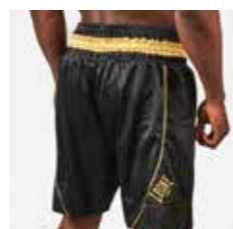

AB240
PREMIUM

GENERE - GENDER
unisex

MATERIALI 100% SATIN POLIESTERE
MATERIALS 100% SATIN POLYESTER

Perfetti per l'allenamento e per salire sul ring. Dalla mano morbida e dal tessuto particolare, sono perfetti per i fighter che vogliono mantenere una linea classica non rinunciando però a quel tocco di luminosità e ricercatezza. Perfect for training and for matches. With a soft hand fabric, they are perfect for fighters who want to maintain a classic style without giving up that touch of brightness and refinement.