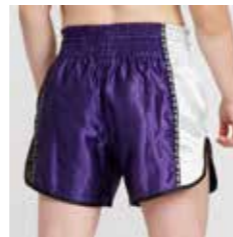

AB760 VIOLA PURPLE SIZE 2XS XS S M L XL 2XL 3XL 4XL

QUICK VIEW CHART: CODICI / COLORI / TAGLIE - CODES / COLORS / SIZES

PANTALONCINO KICK-THAI KICK-THAI SHORTS

AB760
TRAINING

GENERE - GENDER unisex

MATERIALI 100% SATIN POLIESTERE MATERIALS 100% SATIN POLYESTER

Pantaloncino kick/thai boxing in satin con stampe in sublimazione. Ideale per chiunque cominci ad allenarsi in uno sport da contatto. Gli spacchi laterali lo rendono particolarmente indicato per l'utilizzo di calci e ginocchiate.

Kick / thai boxing shorts in satin with sublimation prints. Ideal for anyone who starts training in a contact sport. The side slits make it particularly suitable for the use of kicks and knees.