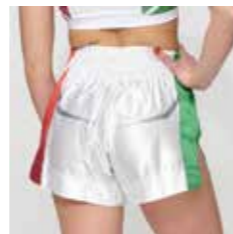

AB964 NERO BLACK SIZE 2XS XS S M L XL 2XL 3XL 4XL

AB964 BIANCO WHITE SIZE 2XS XS S M L XL 2XL 3XL 4XL

QUICK VIEW CHART: CODICI / COLORI / TAGLIE - CODES / COLORS / SIZES

PANTALONCINO KICK-THAI
KICK-THAI SHORTS

AB964
REVO

GENERE - GENDER unisex

MATERIALI 100% SATIN POLIESTERE
MATERIALS 100% SATIN POLYESTER

Pantaloncino da kick-thai della linea Revolution. Un capo versatile, adatto ad ogni sport da combattimento, ricalca la grafica del celebre guanto Revolution.

Revolution line kick-thai shorts. A versatile garment, suitable for any combat sport, follows the graphics of the famous Revolution glove.