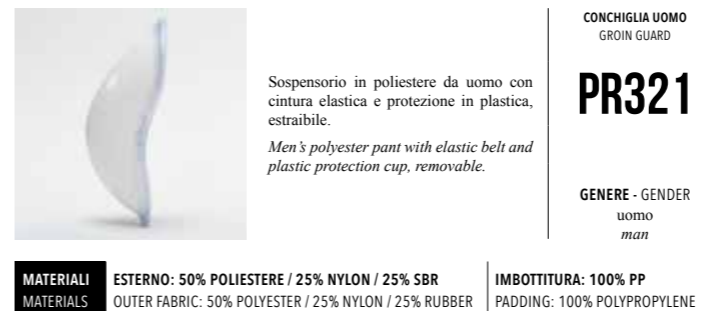

CONCHIGLIA UOMO GROIN GUARD

PR321

GENERE - GENDER uomo man

Sospensorio in poliestere da uomo con cintura elastica e protezione in plastica, estraibile. Men's polyester pant with elastic belt and plastic protection cup, removable.

MATERIALI ESTERNO: 50% POLIESTERE / 25% NYLON / 25% SBR
MATERIALS OUTER FABRIC: 50% POLYESTER / 25% NYLON / 25% RUBBER

IMBOTTITURA: 100% PP
PADDING: 100% POLYPROPYLENE