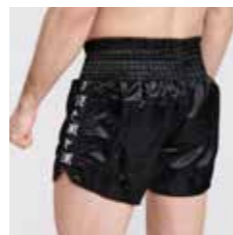

AB962 NERO BLACK SIZE 2XS XS S M L XL 2XL 3XL 4XL

QUICK VIEW CHART: CODICI / COLORI / TAGLIE - CODES / COLORS / SIZES

PANTALONCINO KICK-THAI
KICK-THAI SHORTS

AB962
AMBASSADOR

GENERE - GENDER unisex

MATERIALI 100% SATIN POLIESTERE
MATERIALS 100% SATIN POLYESTER

Pantaloncino kick-thai in satin completato da bande laterali che lo rendono ambasciatore del marchio.

Kick-thai satin shorts completed by side bands that make it brand ambassador.