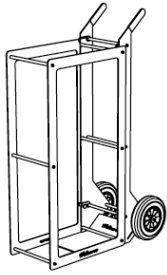

Welteevree®

roll with it

FAQ - Woodstock

Use

Which features does the Woodstock offer me?

The Woodstock Frame is a storage frame particularly suitable for storing Firewood. The logs can be neatly stacked and stored within the frame. A combination with the Woodstock Trolley ensures for easy transportation of the firewood by yourself. The Trolley also makes it possible to move an Outdooroven with ease.

Safety

What safety hazards does the Woodstock pose?

Despite the design allowing for easy transportation, it requires strength to lift a fully loaded Woodstock Frame. Always keep an eye on small children near the Woodstock.

Maintenance

What do I need to pay attention to when maintaining the Woodstock?

The Woodstock is made of zinc plated and powdercoated steel. Make sure to clean it about twice a year with a soft cloth or non-abrasive brush. Use a mild soap solution. Afterwards, rinse with clean water.

How important is maintenance to the Woodstock?

To keep the Woodstock looking new, we recommend cleaning it around twice a year.

Which cleaning products can I use on the Woodstock?

Lukewarm water or a mild soap solution.

Weather conditions

Which weather conditions will the Woodstock withstand?

The powder coated and zinc plated steel of the Woodstock is weatherproof and protected against corrosion for years.

Material

What materials does the Woodstock consist of?

Zinc plated and powder coated steel.

How much does the Woodstock weigh?

13 kg / 28,7 lbs.

Is the Woodstock easy to move?

The practical Trolley ensure the Woodstock is easy to move. The sturdy rubber wheels are made for heavy-duty transport.

Packaging

How will the Woodstock be packaged?

The Woodstock is delivered in a flat pack packaging.

What packaging materials are used?

Cardboard.

What are the dimensions of the packaging?

Woodstock Trolley: 114,5 x 26,5 x 11 cm

Woodstock Frame: 93 x 47 x 4 cm