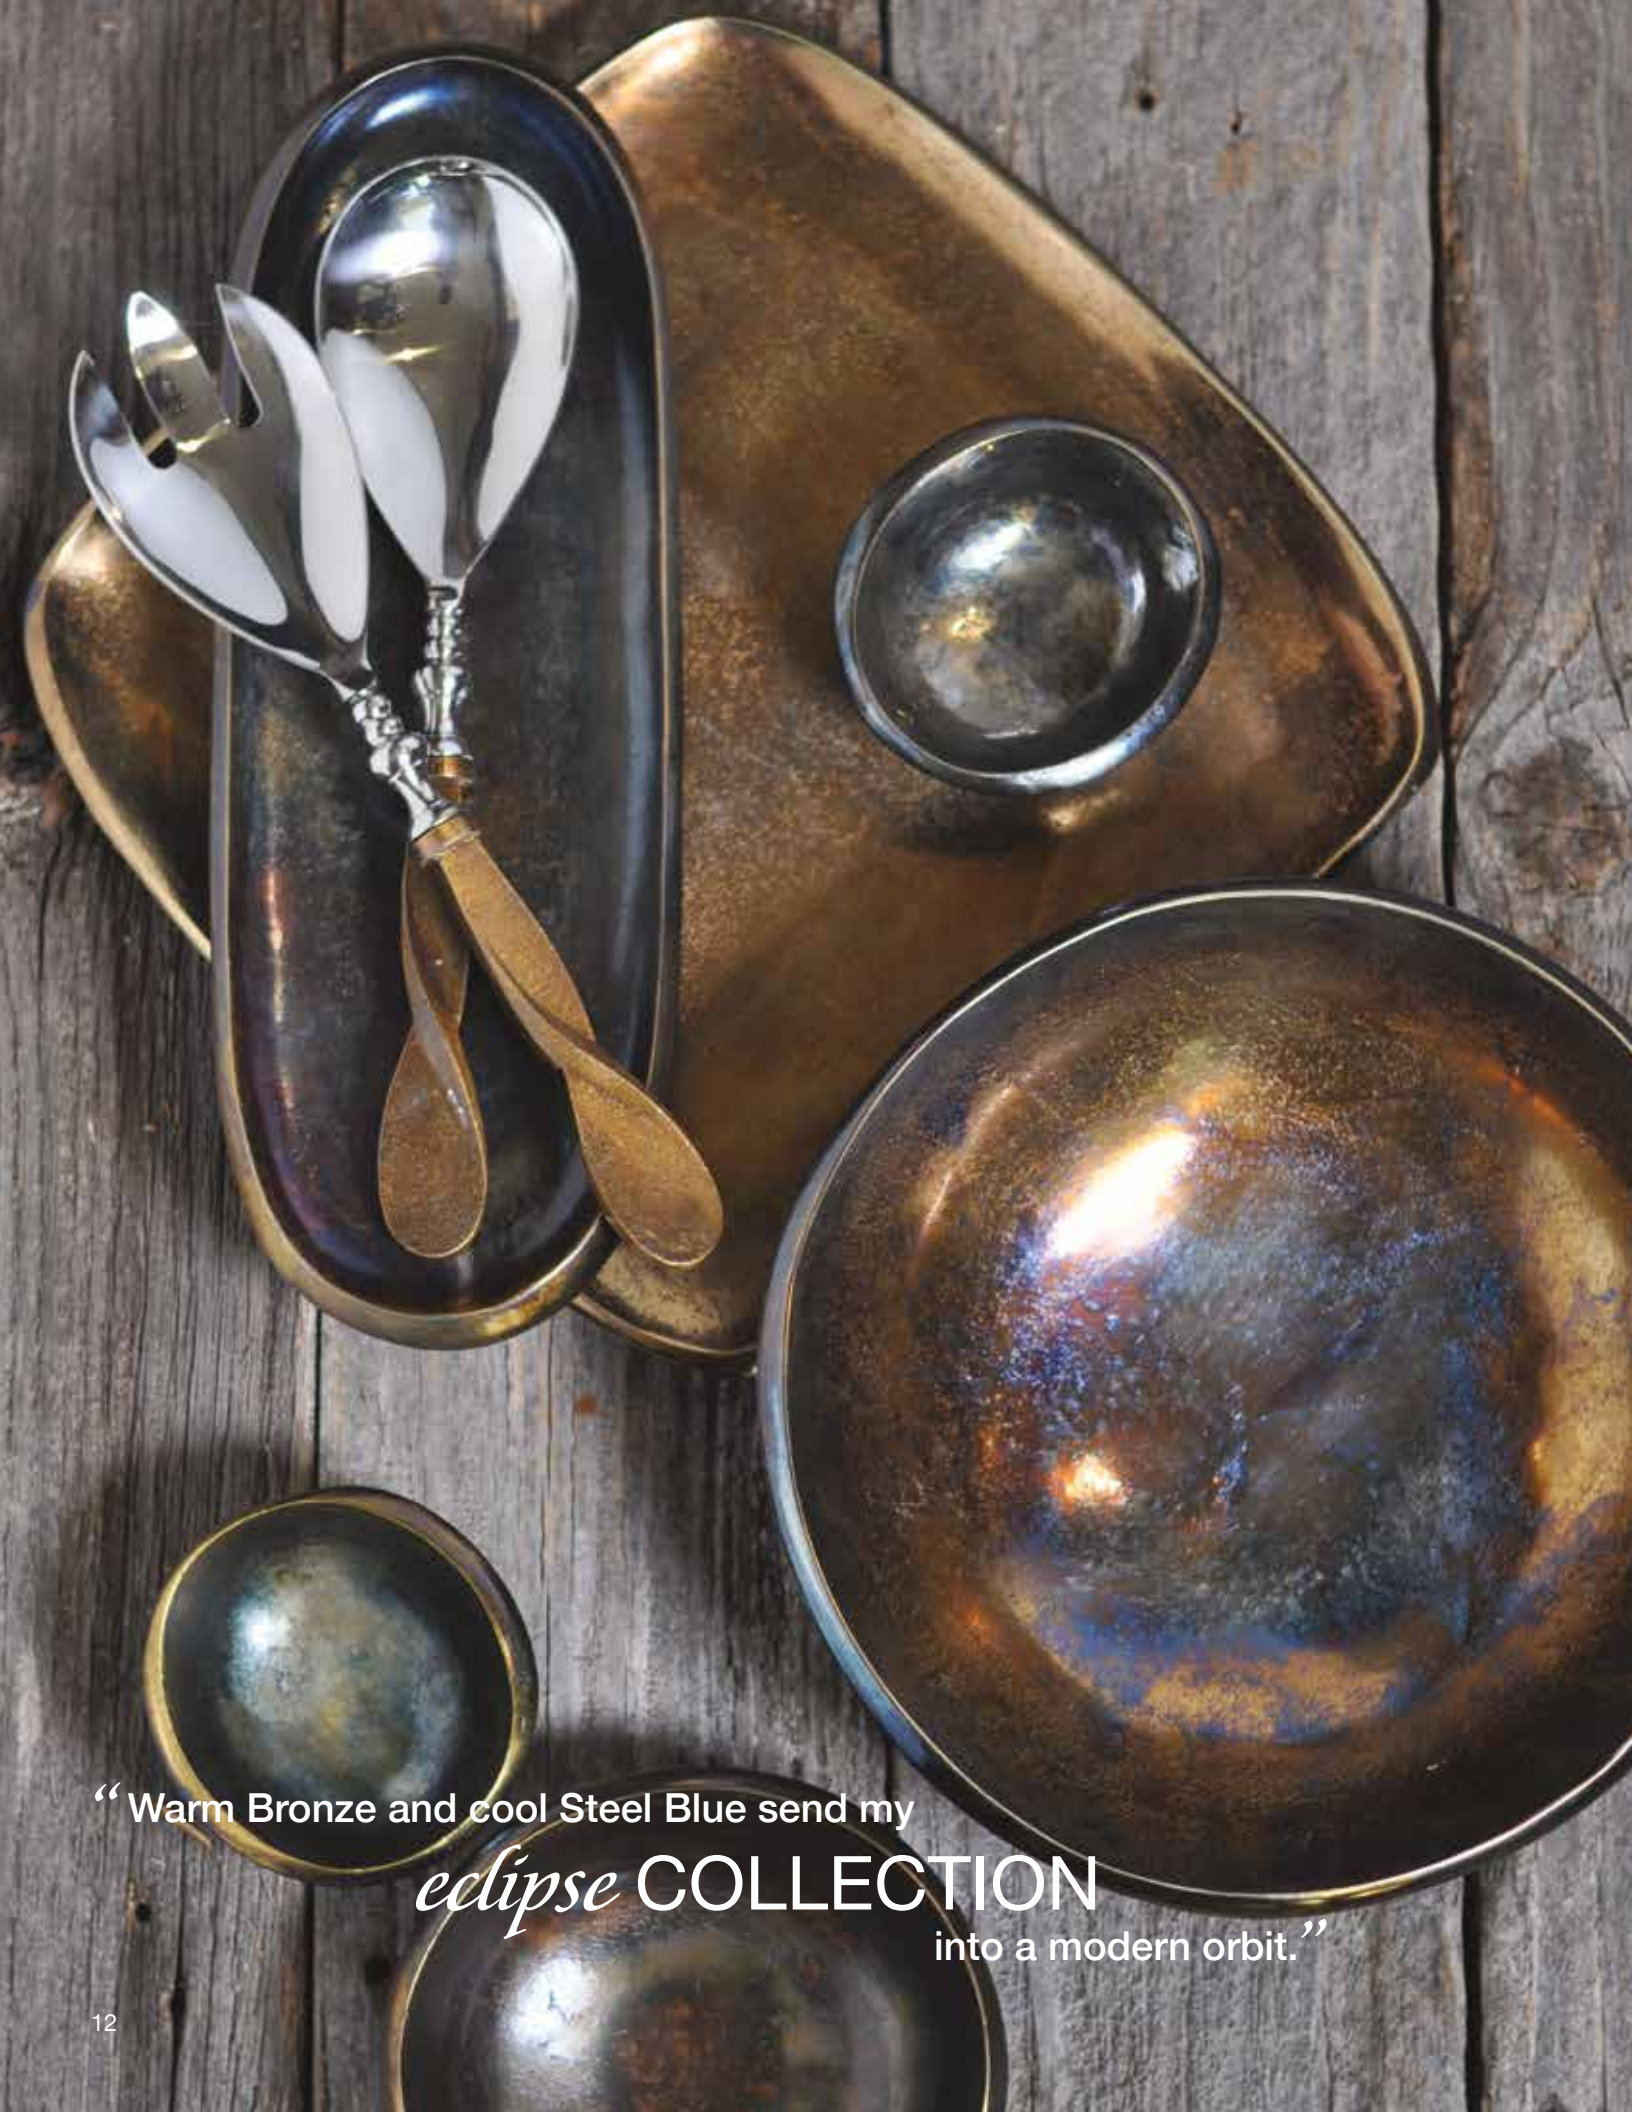

“Warm Bronze and cool Steel Blue send my *eclipse* COLLECTION into a modern orbit.”

JULIA KNIGHT *Eclipse Collection - Metallic*

400 500

MSRP $40.00

400 500

MSRP $65.00

400 500

MSRP $135.00

400 500

MSRP $175.00

400 500

MSRP $250.00

400 500

MSRP $95.00

400 500

MSRP $175.00

400 500

MSRP $145.00

400 500

MSRP $55.00

400 500

MSRP $100.00

400 500

MSRP $160.00

400 500

MSRP $85.00