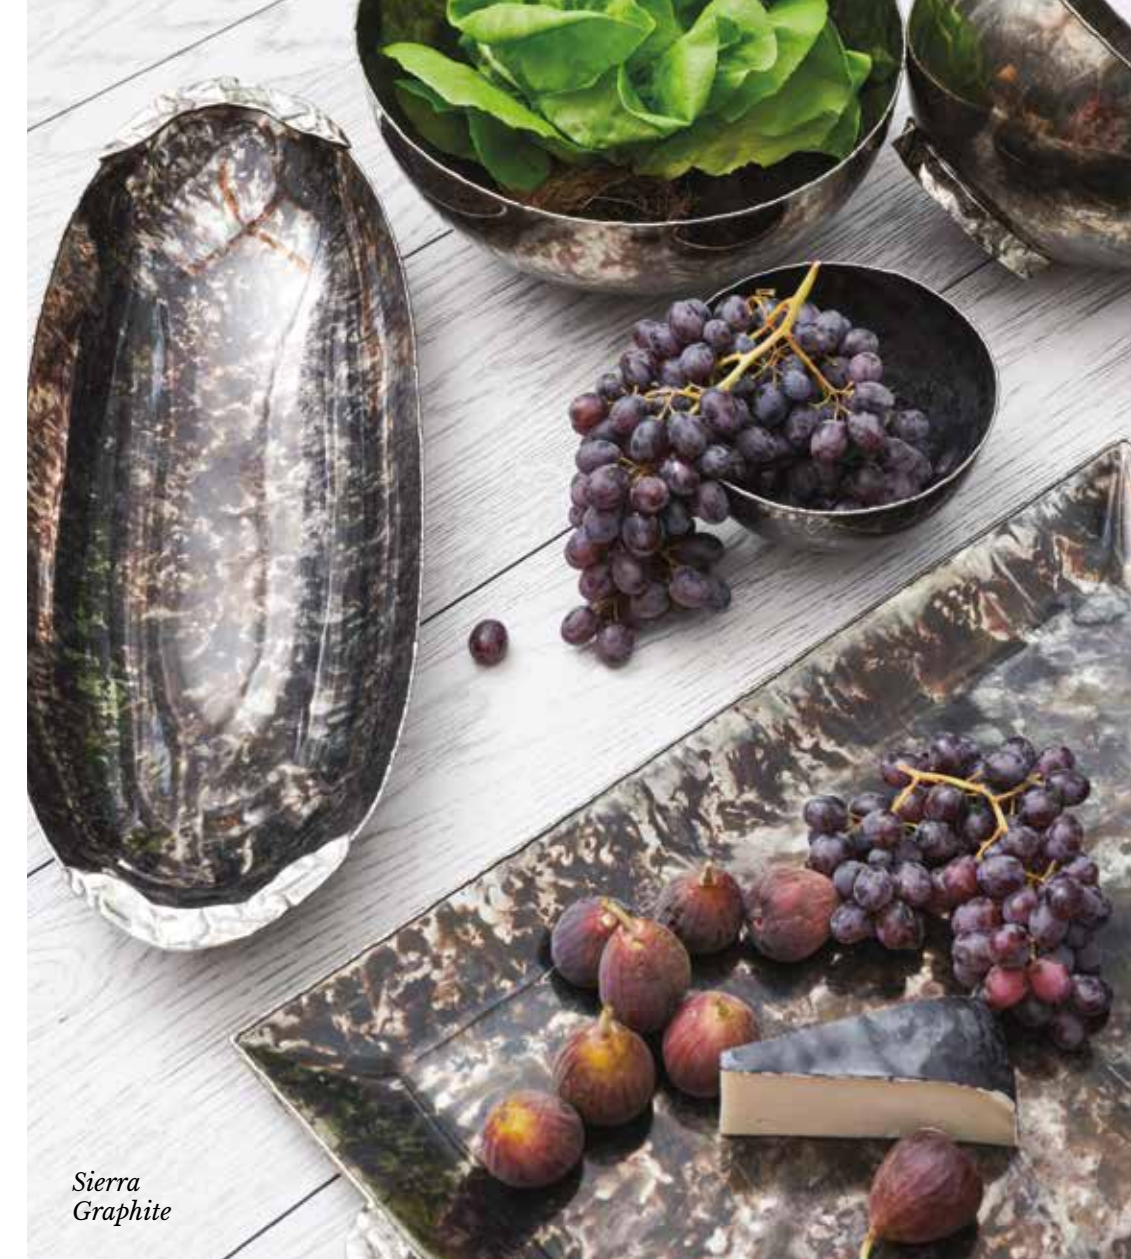

JULIA KNIGHT Sierra Stainless Steel Collection

700 800 900

MSRP $89.00 MSRP $95.00

700 800 900

MSRP $135.00 MSRP $145.00

700 800 900

MSRP $165.00 MSRP $175.00

000

MSRP $85.00

000

MSRP $150.00

800 900

MSRP $199.00