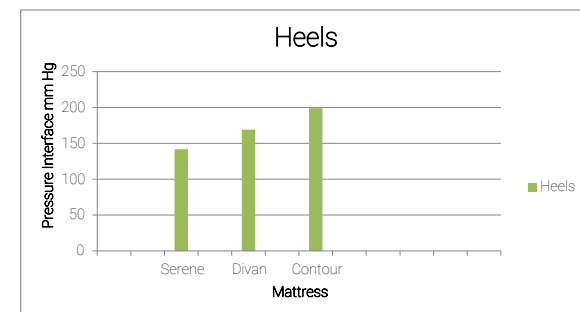

Opera® Static Mattresses

Pressure Testing Results

	Serene	Divan	Contour
Guide Risk Category*	High	High	High - Very High
Sacrum	31.8	33.2	33.8
Trochanter	60.8	57.8	56
Heels	142	169	199

* Indication of risk shown is not prescriptive criteria