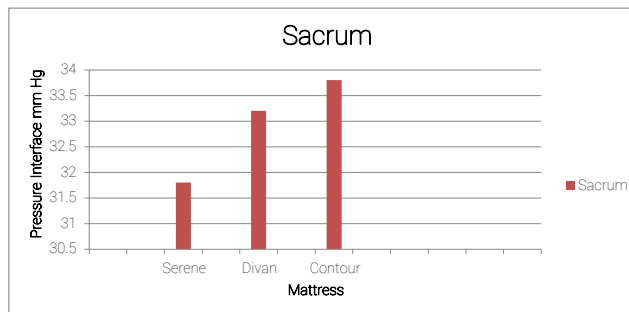

Opera® Static Mattresses

Pressure Testing Results

	Serene	Divan	Contour
Guide Risk Category*	High	High	High - Very High
Sacrum	31.8	33.2	33.8
Trochanter	60.8	57.8	56
Heels	142	169	199

* Indication of risk shown is not prescriptive criteria