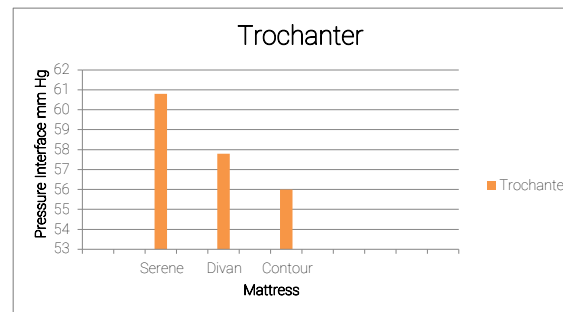

Opera® Static Mattresses

Pressure Testing Results

	Serene	Divan	Contour
Guide Risk Category*	High	High	High - Very High
Sacrum	31.8	33.2	33.8
Trochanter	60.8	57.8	56
Heels	142	169	199

* Indication of risk shown is not prescriptive criteria