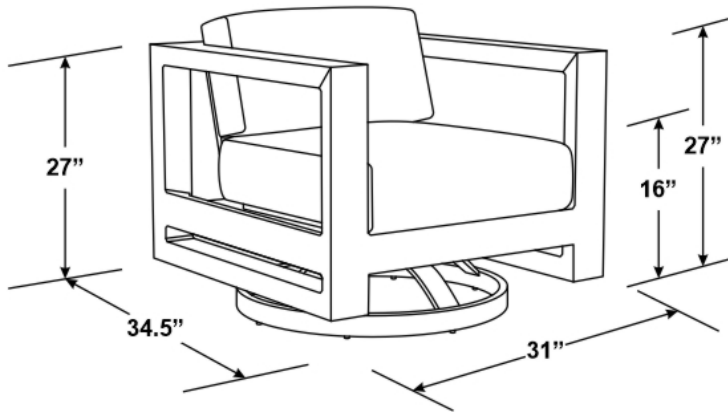

# REDONDO SWIVEL CLUB CHAIR

SKU 3801-21S

## SPECS

Width: 31"  
Depth: 35"  
Height: 31"  
Arm Height: 28"  
Weight: 50 lbs

- Fully welded, scratch-resistant powder-coated aluminum frame
- Weather resistant, high-resiliency foam cushions
- Stocked in Premium Sunbrella fabric in Cast Silver
- Adjustable Non-Marring Feet
- Commercial Quality Construction
- Custom Cushions available in approx. 10-12 weeks.
- Standard 54" fabrics COM yardage required: 4.5 yards