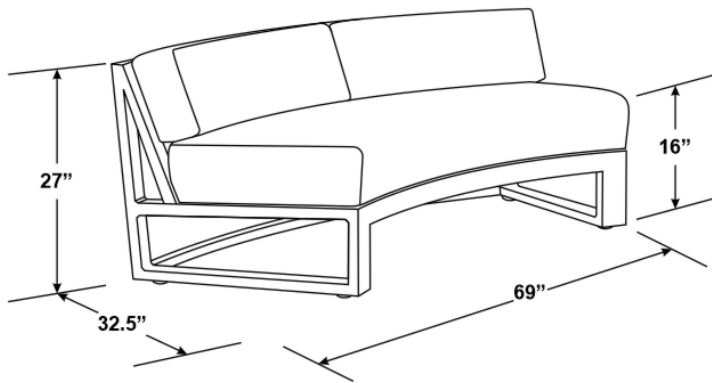

# REDONDO CURVE

SKU 3801-CRV

## SPECS

Width: 69"

Depth: 35"

Height: 31"

Weight: 65 lbs

- Fully welded, scratch-resistant powder-coated aluminum frame
- Weather resistant, high-resiliency foam cushions
- Stocked in Premium Sunbrella fabric in Cast Silver
- Adjustable Non-Marring Feet
- Commercial Quality Construction
- Custom Cushions available in approx. 10-12 weeks.
- Standard 54" fabrics COM yardage required: 8 yards