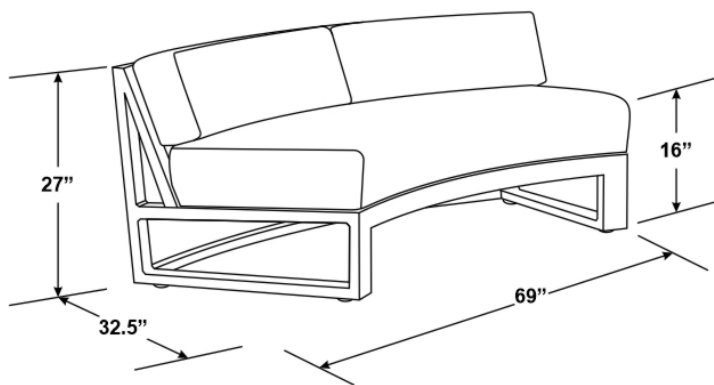

NEWPORT CURVE

SKU 4801-CRV

SPECS

Width: 69"
Depth: 35"
Height: 31"
Weight: 65 lbs

- Fully welded, scratch-resistant powder-coated aluminum frame
- Weather resistant, high-resiliency foam cushions
- Stocked in Premium Sunbrella fabric in Cast Silver
- Adjustable Non-Marring Feet
- Commercial Quality Construction
- Custom Cushions available in approx. 10-12 weeks.
- Standard 54" fabrics COM yardage required: 8 yards