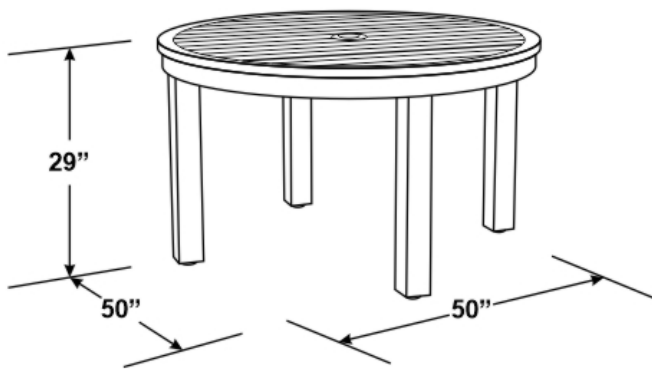

LAGUNA ROUND DINING TABLE

SKU 3501-RDT50

SPECS

Width: 50"
Depth: 50"
Height: 29"
Weight: 47 lbs

- Fully welded, scratch-resistant powder-coated aluminum frame
- Hand-Brushed Driftwood Finish
- Adjustable Feet
- Commercial Quality Construction
- 1.75" Umbrella hole and cap included