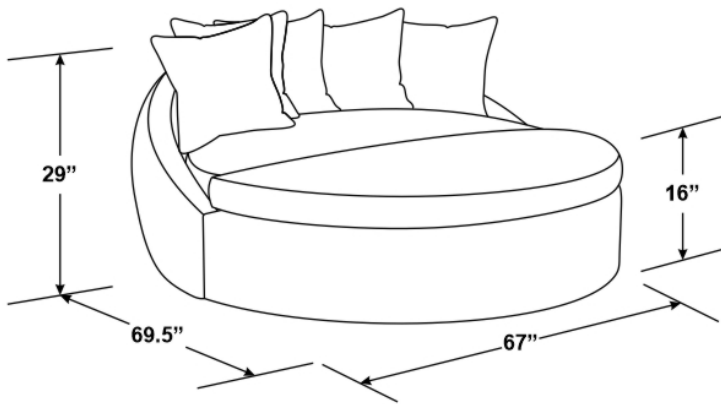

HAVANA DAYBED
SKU 1701-99/OTT

SPECS

- Width: 67"
- Depth: 69.5"
- Height: 29"
- Back Height: 29"
- Seat Height: 16"
- Weight: 85 lbs
- Fully welded, powder-coated 2 piece aluminum frame
- Wrapped in virgin HDPE Resin Wicker in Weathered Tobacco Leaf
- Stocked in Sunbrella Canvas Flax
- Non-marking plastic glides
- Includes five 18" pillows
- Standard 54" fabrics COM yardage required: 11 yards