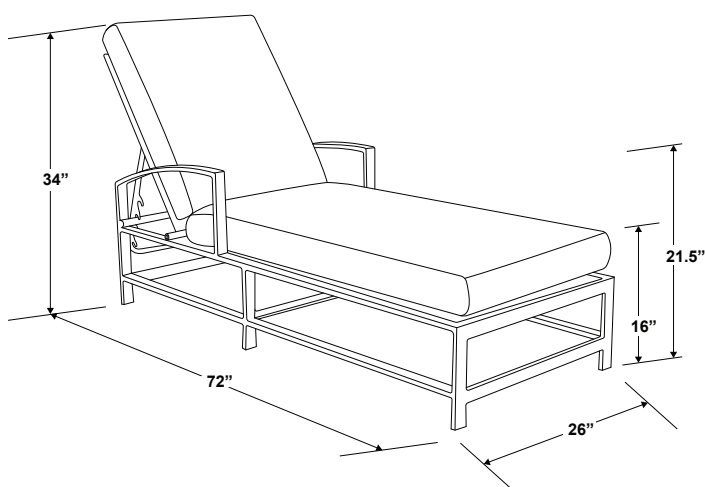

# BRISTOL ADJUSTABLE CHAISE

### SPECS

- Width: 26"
  - Depth: 72"
  - Height: 16"
  - Back Height: 34"
  - Arm Height: 21.5"
  - Weight: 55 lbs
- Fully welded, scratch-resistant powder-coated aluminum frame in Satin White finish
  - Weather resistant, high-resiliency foam cushions
  - Stocked in Premium Sunbrella fabric in Canvas Flax
  - Commercial Quality Construction
  - Custom Cushions available in approx. 10-12 weeks
  - Standard 54" fabrics COM yardage required: 6 yards