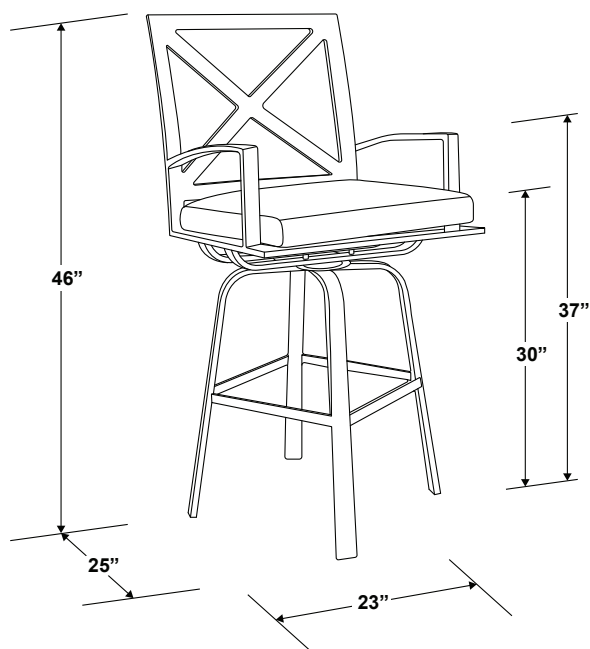

BRISTOL SWIVEL BARSTOOL

SKU 501-7B

SPECS

Width: 23"

Depth: 25"

Height: 46"

Back Height: 46"

Seat Height: 30"

Arm Height: 37"

Weight: 30 lbs

- Fully welded, scratch-resistant powder-coated aluminum frame in Satin White finish
- Weather resistant, high-resiliency foam cushions
- Stocked in Premium Sunbrella fabric in Canvas Flax
- Commercial Quality Construction
- Custom Cushions available in approx. 10-12 weeks
- Standard 54" fabrics COM yardage required: 1 yards