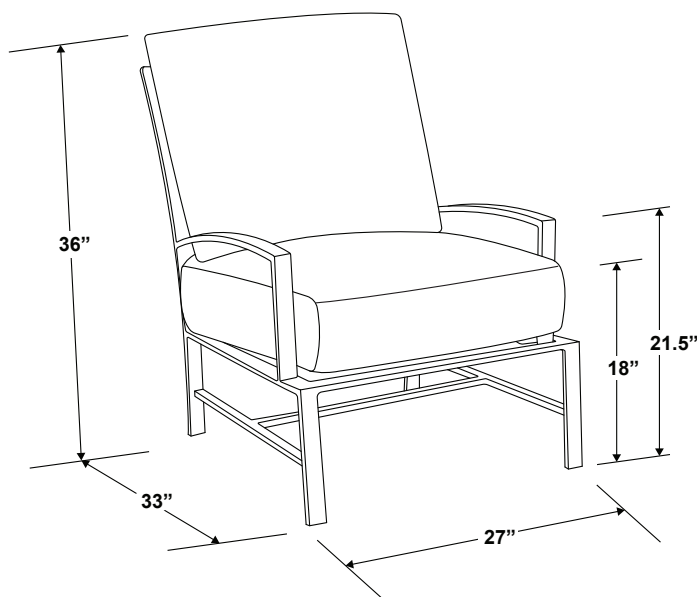

# BRISTOL CLUB CHAIR

SKU 501-21

## SPECS

Width: 27"

Depth: 33"

Height: 36"

Back Height: 36"

Seat Height: 18"

Arm Height: 21.5"

Weight: 27 lbs