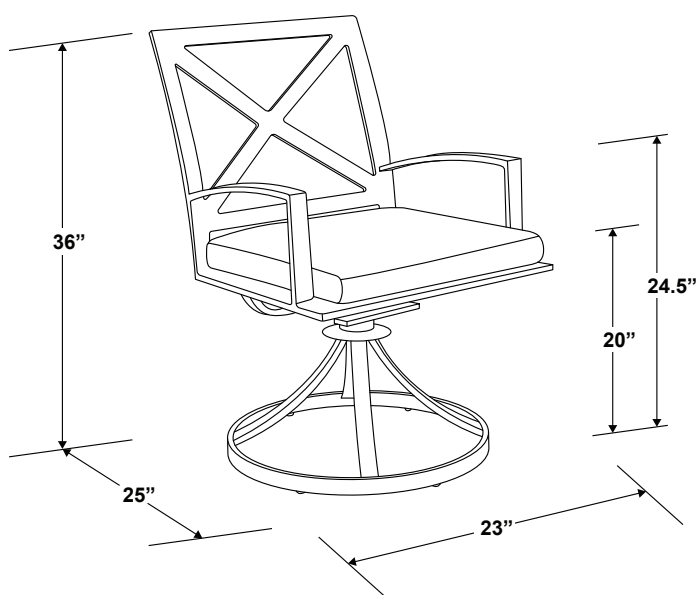

BRISTOL SWIVEL DINING CHAIR

SKU 501-11

SPECS

- Width: 23"
 - Depth: 25"
 - Height: 36"
 - Back Height: 36"
 - Seat Height: 20"
 - Arm Height: 24.5"
 - Weight: 22 lbs
- Fully welded, scratch-resistant powder-coated aluminum frame in Satin White finish
 - Weather resistant, high-resiliency foam cushions
 - Stocked in Premium Sunbrella fabric in Canvas Flax
 - Commercial Quality Construction
 - Custom Cushions available in approx. 10-12 weeks
 - Standard 54" fabrics COM yardage required: 1 yards