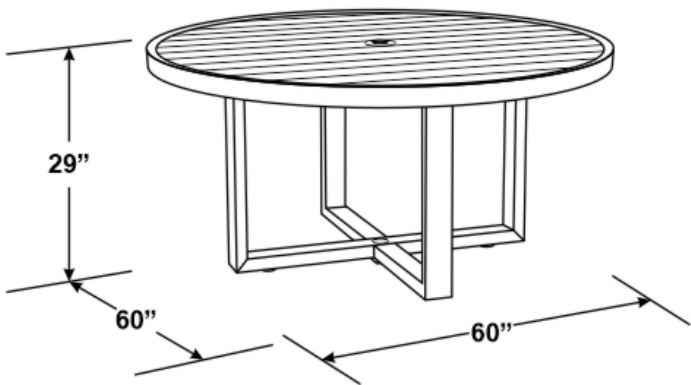

NEWPORT 60" ROUND DINING TABLE

SKU 4801-RDT60

SPECS

Width: 60"

Depth: 60"

Height: 29"

Weight: 65lbs

- Fully welded, scratch-resistant powder-coated aluminum frame
- Adjustable Feet
- Commercial Quality Construction
- 1.75" Umbrella hole and cap included