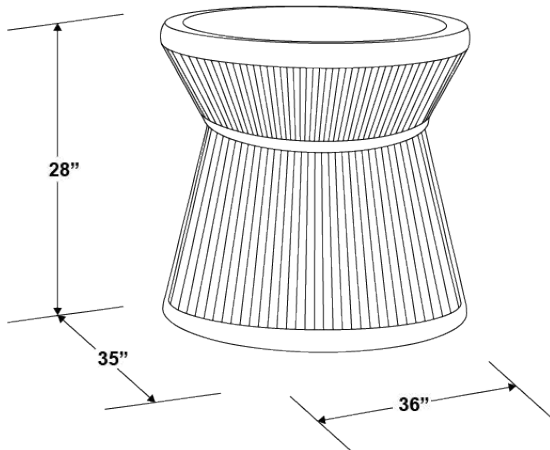

MILANO END TABLE

SKU 4101-ET

SPECS

Width: 36"
Depth: 35"
Height: 28"
Weight: 95 lbs

- Fully welded, powder coated aluminum frame.
- Wrapped in weather-resistant, colorfast outdoor rope in charcoal-grey.
- Non-marking plastic glides.
- Commercial Quality Construction.
- With 20" Honed Absolute Granite Insert.