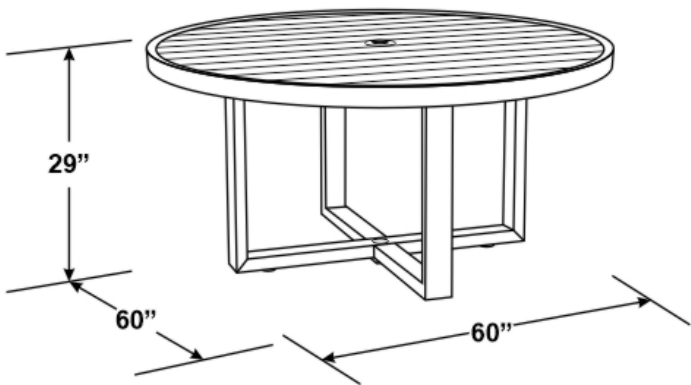

REDONDO 60" ROUND DINING TABLE

SKU 3801-RDT60

SPECS

Width: 60"

Depth: 60"

Height: 29"

Weight: 65 lbs

- Fully welded, scratch-resistant powder-coated aluminum frame
- Adjustable Feet
- Commercial Quality Construction
- 1.75" Umbrella hole and cap included