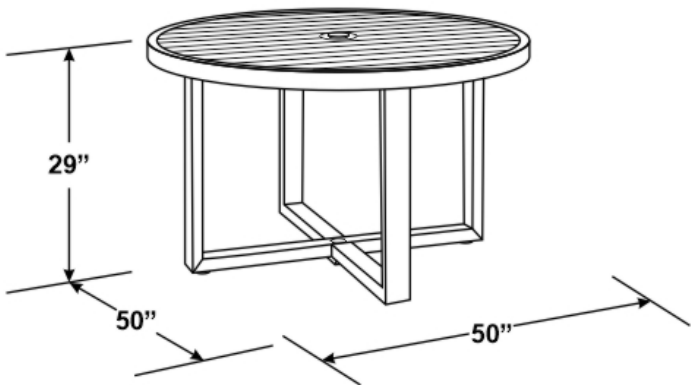

REDONDO 50" ROUND DINING TABLE

SKU 3801-RDT50

SPECS

Width: 50"
Depth: 50"
Height: 29"
Weight: 52 lbs

- Fully welded, scratch-resistant powder-coated aluminum frame
- Adjustable Feet
- Commercial Quality Construction
- 1.75" Umbrella hole and cap included