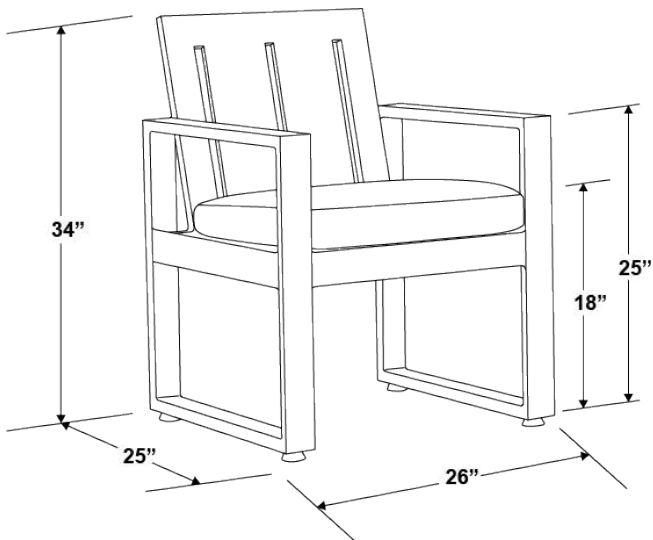

REDONDO DINING CHAIR

SKU 3801-1

SPECS

Width: 26"
Depth: 25"
Height: 34"
Arm Height: 25"
Seat Height: 18"
Weight: 45 lbs

- Fully welded, scratch-resistant powder-coated aluminum frame.
- Adjustable Non-Marring Feet.
- Commercial Quality Construction.
- Stocked in Premium Sunbrella fabric in Cast Silver.
- Weather resistant, high-resiliency foam cushions.
- Custom Cushions available in approx. 4 weeks.
- Standard 54" fabric COM yardage required: 1 Yard.