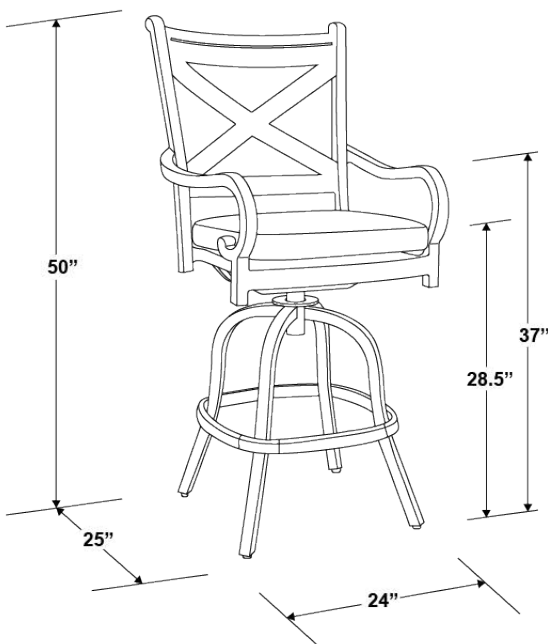

## MONTEREY BAR STOOL

SKU 3001-7B

### SPECS

Width 24"

Depth 25"

Height 50"

Arm Height 37"

Seat Height 28.5"

Weight 27 lbs

- Fully welded powder-coated aluminum frame in Old World Copper finish.
- Adjustable feet.
- Commercial Quality Construction.
- Weather resistant, high-resiliency foam cushions.
- Stocked in Premium Sunbrella fabric in Frequency Sand with Canvas Walnut Welt.
- Custom Cushions available in approx. 4 weeks.
- Standard 54" fabric COM yardage required: 1 yard.