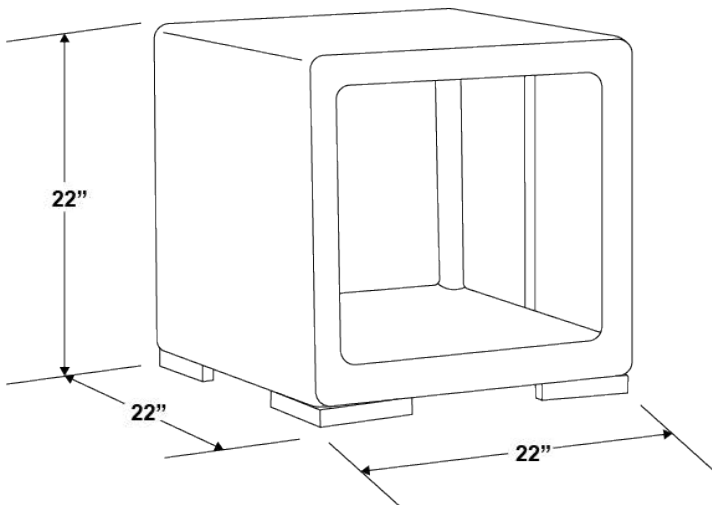

MONTECITO END TABLE

SKU 2501-ET

SPECS

Width: 22"
Depth: 22"
Height: 22"
weight: 15 lbs

- Fully welded powder-coated aluminum frame wrapped in virgin HDPE Resin Wicker in Cognac.
- Commercial Quality Construction.
- Non-marking plastic glides.