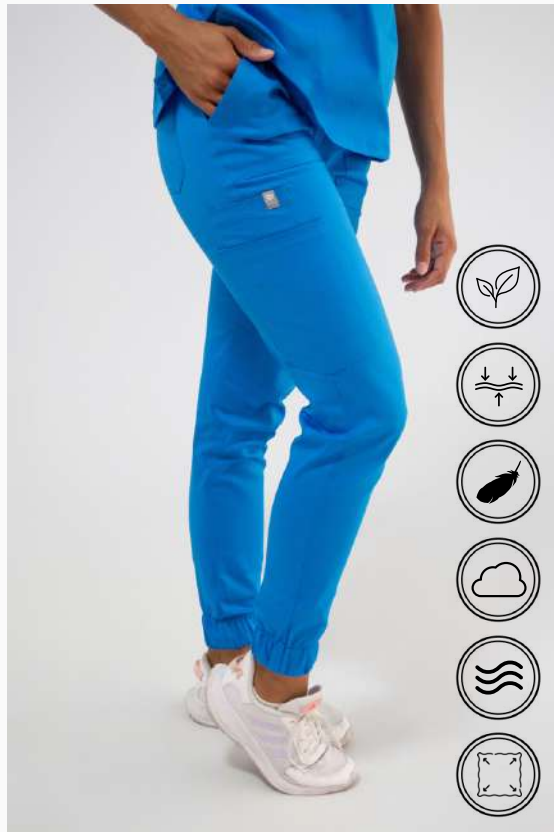

# WOMEN'S PREMIUM 100% COTTON SCRUBS

SHOP THE LOOK

Cyan

## THE BELLA SCRUB TOP

- Tailored fit
- Modern, curved neckline
- Side slit-hem
- 2 pockets

FROM R560ea (incl. VAT)

## WOMEN'S COTTON SCRUB PANTS

- Two front pockets
- Two side pockets
- Two back pockets
- Slim fitting
- Fully elastic waistband with drawstring
- Jogger or straight leg
- Fully customisable

FROM R650ea (incl. VAT)