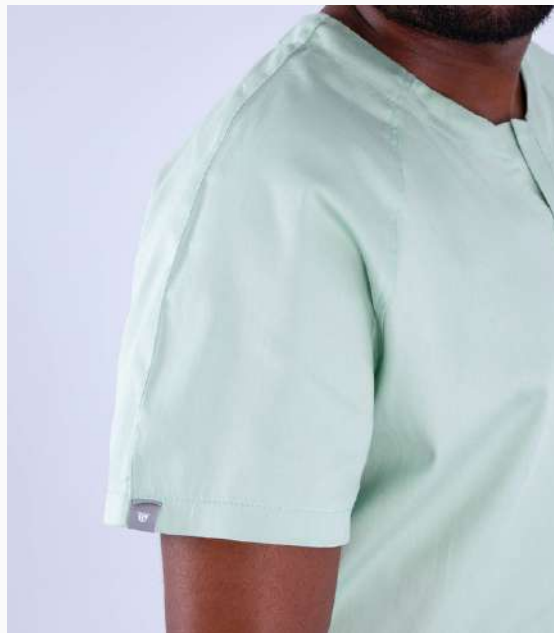

TOTAL
POCKETS

9

MEN'S PREMIUM 100% COTTON SCRUBS

SHOP THE LOOK

Celadon

THE BEN SCRUB TOP

- Two large front pockets
- Top pocket & pen pocket
- Tailored fit
- Modern Henley collar
- Raglan sleeve

FROM R560ea (incl. VAT)