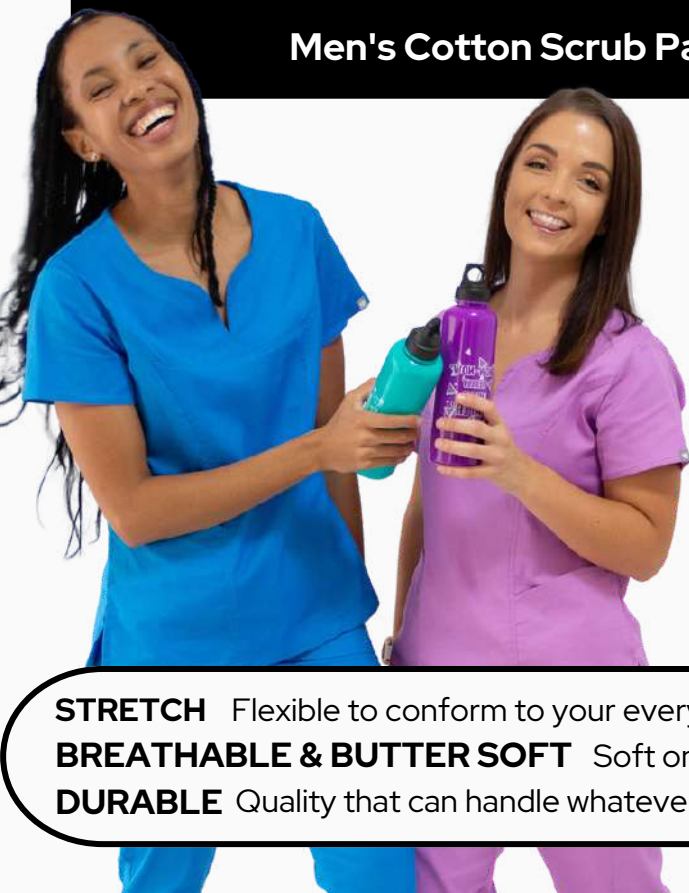

2023 PREMIUM COLLECTION PRICING GUIDE

PREMIUM COLLECTION	SIZE XXS-XL	SIZE 2XL-4XL
Bella Two-Pocket Scrub Top	R560	R574
Women's Cotton Scrub Pants	R650	R689
Ben Three-Pocket Scrub Top	R560	R574
Men's Cotton Scrub Pants	R650	R689

ADD-ONS	
Embroidery	R60
Logo digitizing (once off fee)	R300
Logo Embroidery	R70
Custom Measurements	R60

(All prices are inclusive of VAT)