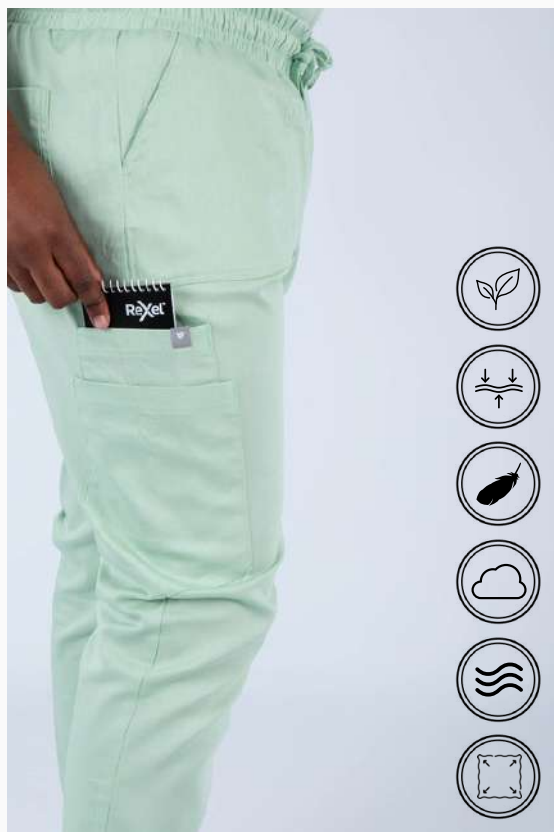

## THE BELLA SCRUB TOP

- Tailored fit
- Modern, curved neckline
- Side slit-hem
- 2 pockets

FROM R560ea (incl. VAT)

## WOMEN'S COTTON SCRUB PANTS

- Two front pockets
- Two side pockets
- Two back pockets
- Slim fitting
- Fully elastic waistband with drawstring
- Jogger or straight leg
- Fully customisable

FROM R650ea (incl. VAT)

# MEN'S PREMIUM 100% COTTON SCRUBS

SHOP THE LOOK

Celadon

## THE BEN SCRUB TOP

- Two large front pockets
- Top pocket & pen pocket
- Tailored fit
- Modern Henley collar
- Raglan sleeve

FROM R560ea (incl. VAT)