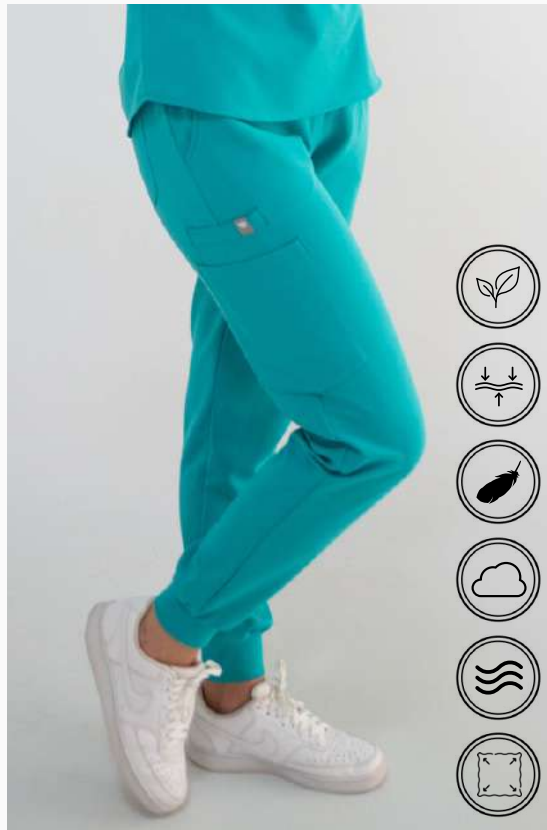

TOTAL
POCKETS

8

WOMEN'S CORE 2.0 LUXURY RAYON SCRUBS

SHOP THE LOOK

Teal

TESSA TWO-POCKET SCRUB TOP

- Classic fit
- Longer sleeves
- Classic V-neck
- Side slit-hem
- 2 deep front pockets

FROM R597ea (incl. VAT)

AVA JOGGER SCRUB PANTS

- 6 pockets total
- 2 deep trouser pockets
- 2 back patch pockets
- 2 side patch pockets
- High rise
- Slim fit
- Straight leg
- Waistband with adjustable drawcord
- Ribbed ankle cuffs
- Upsize for a more loose fit
- Regular length: for heights up to 170cm (add length if >170cm)

FROM R689ea (incl. VAT)