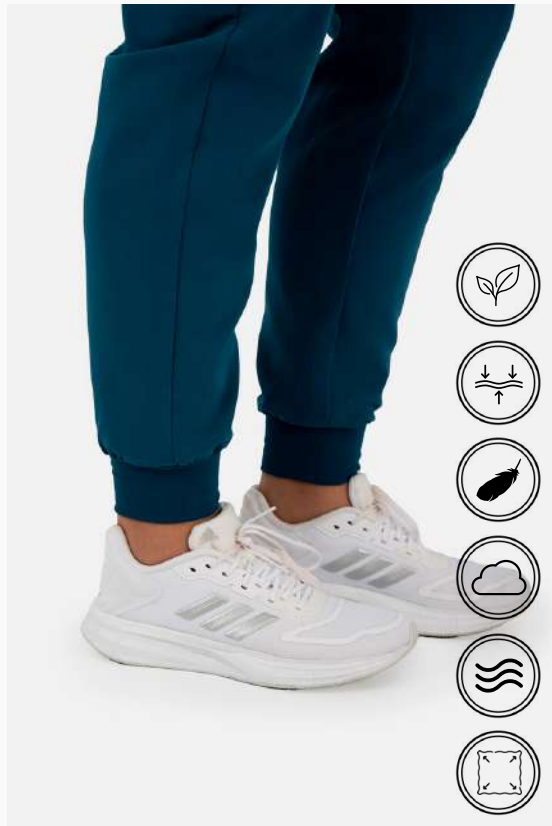

TOTAL
POCKETS

8