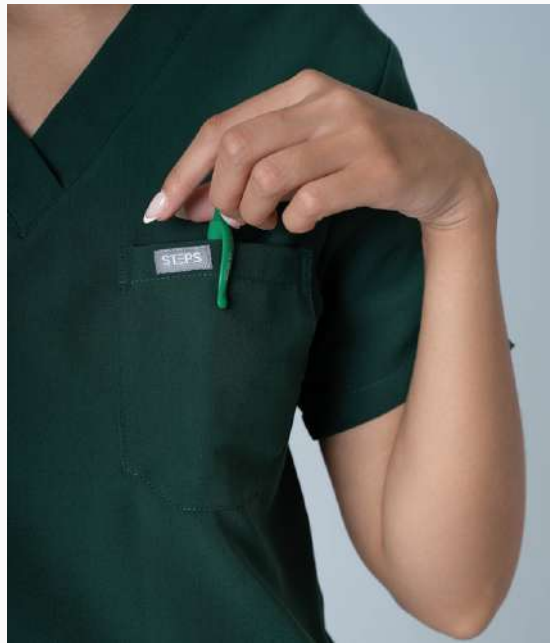

TOTAL
POCKETS

9