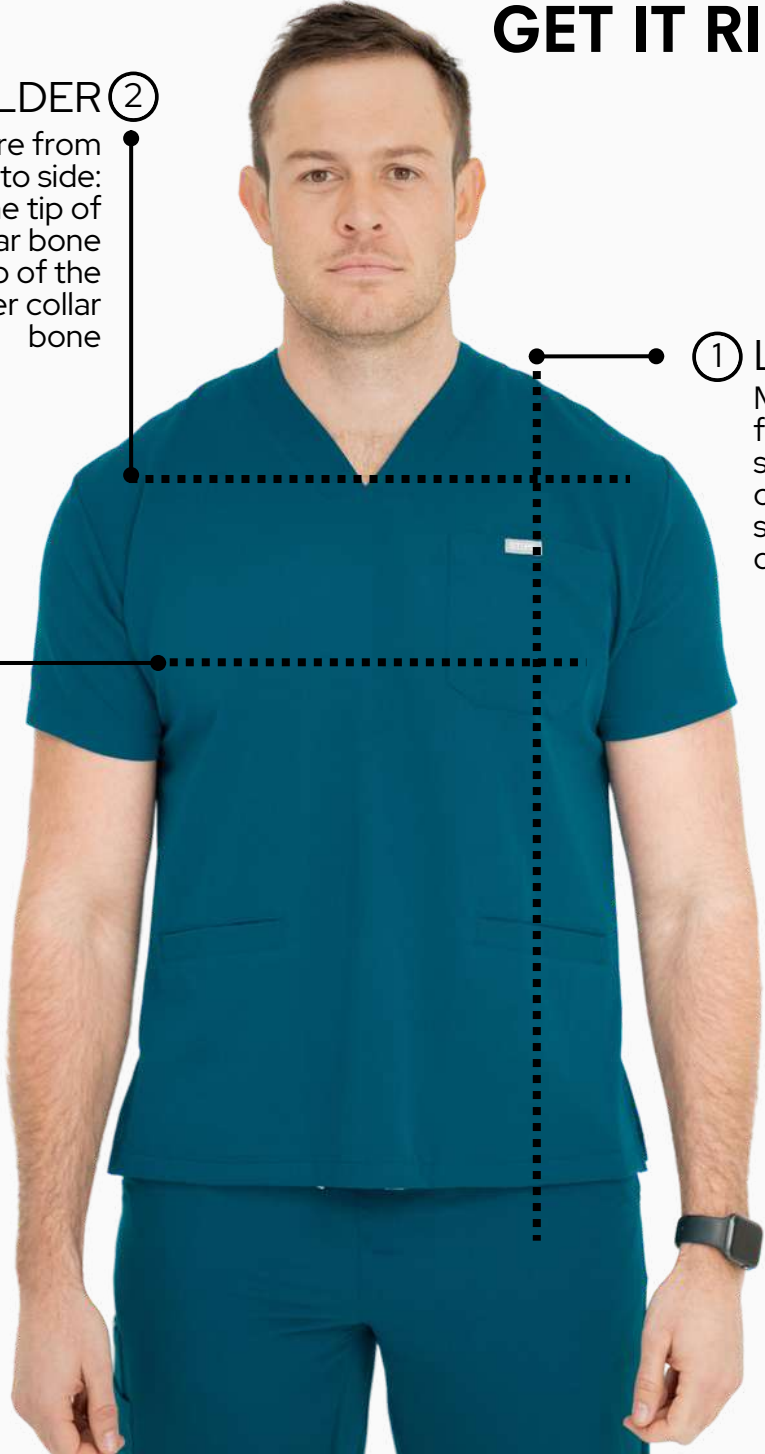

## GET IT RIGHT

**④ WAIST**  
Wrap the measuring tape around the smallest part of your waist. Between your hips and your ribs

**⑤ HIPS**  
Start measuring at one hip. Wrap the measuring tape over your bum, around your other hip and back to where you started

**SHOULDER ②**  
Measure from side to side: from the tip of one collar bone to the tip of the other collar bone

**① LENGTH**  
Measure from the seam on top of your shoulder down.

**CHEST ③**  
Wrap the measuring tape loosely around the fullest part of your chest

Caribbean Blue ●

● Basil

**⑥ LENGTH**  
Measure from your hip bone, straight down to the ground.