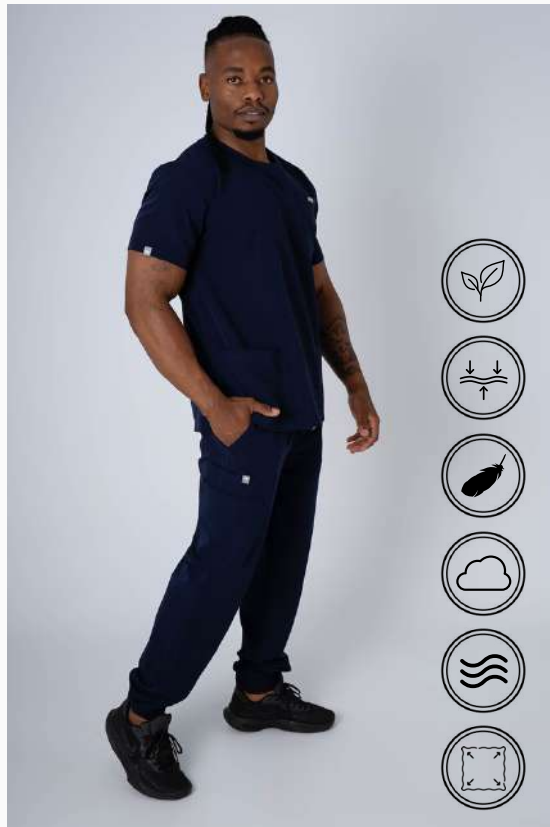

TOTAL
POCKETS

9