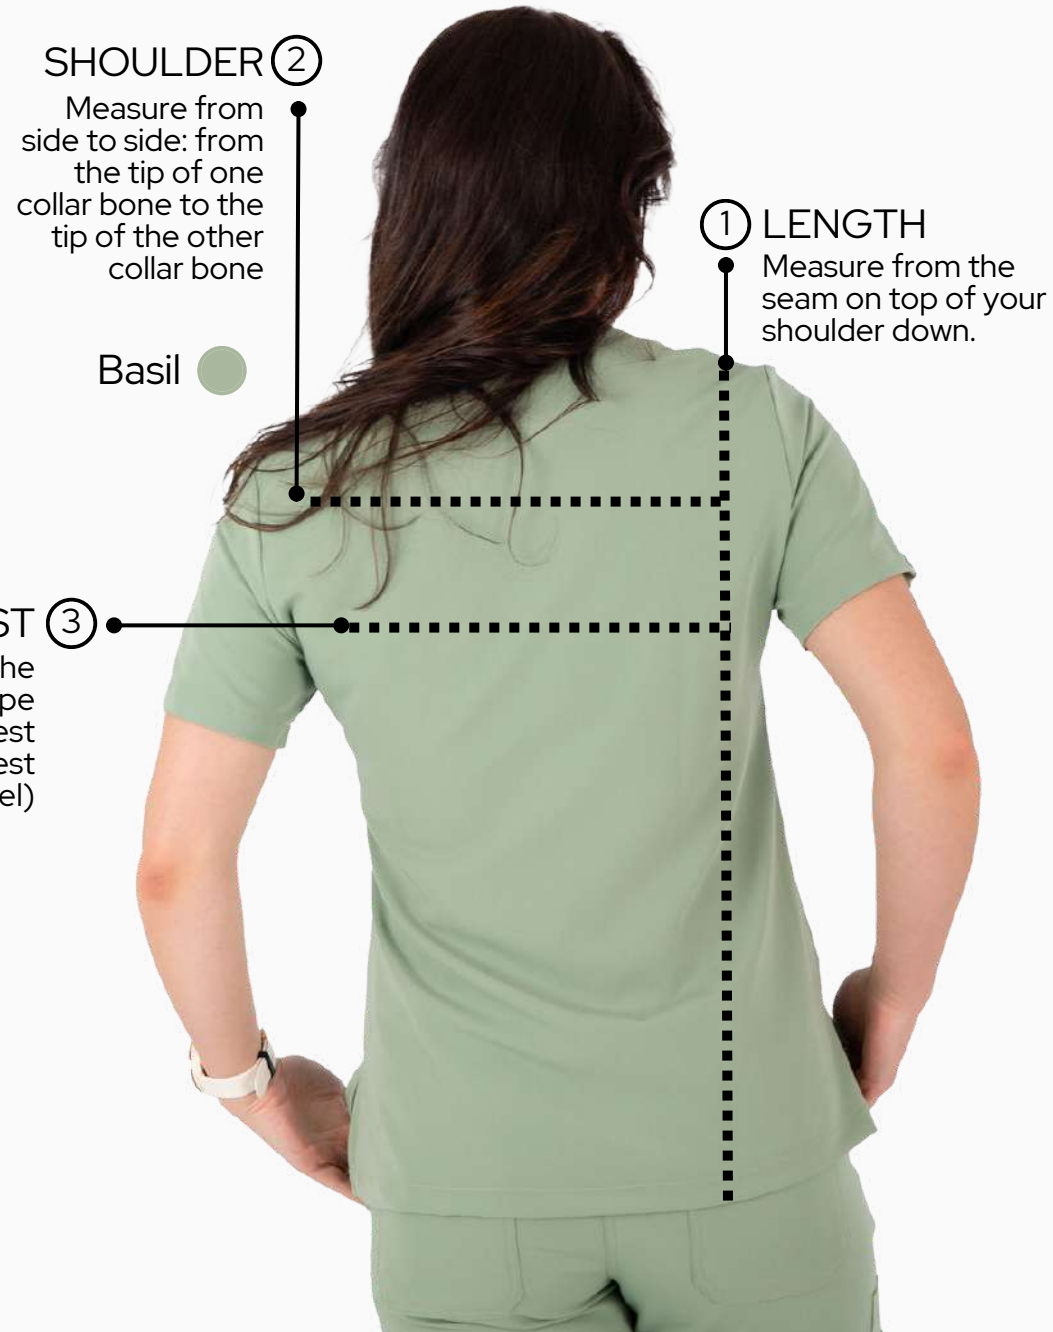

WOMEN'S CORE 2.0 SIZING

GET IT RIGHT