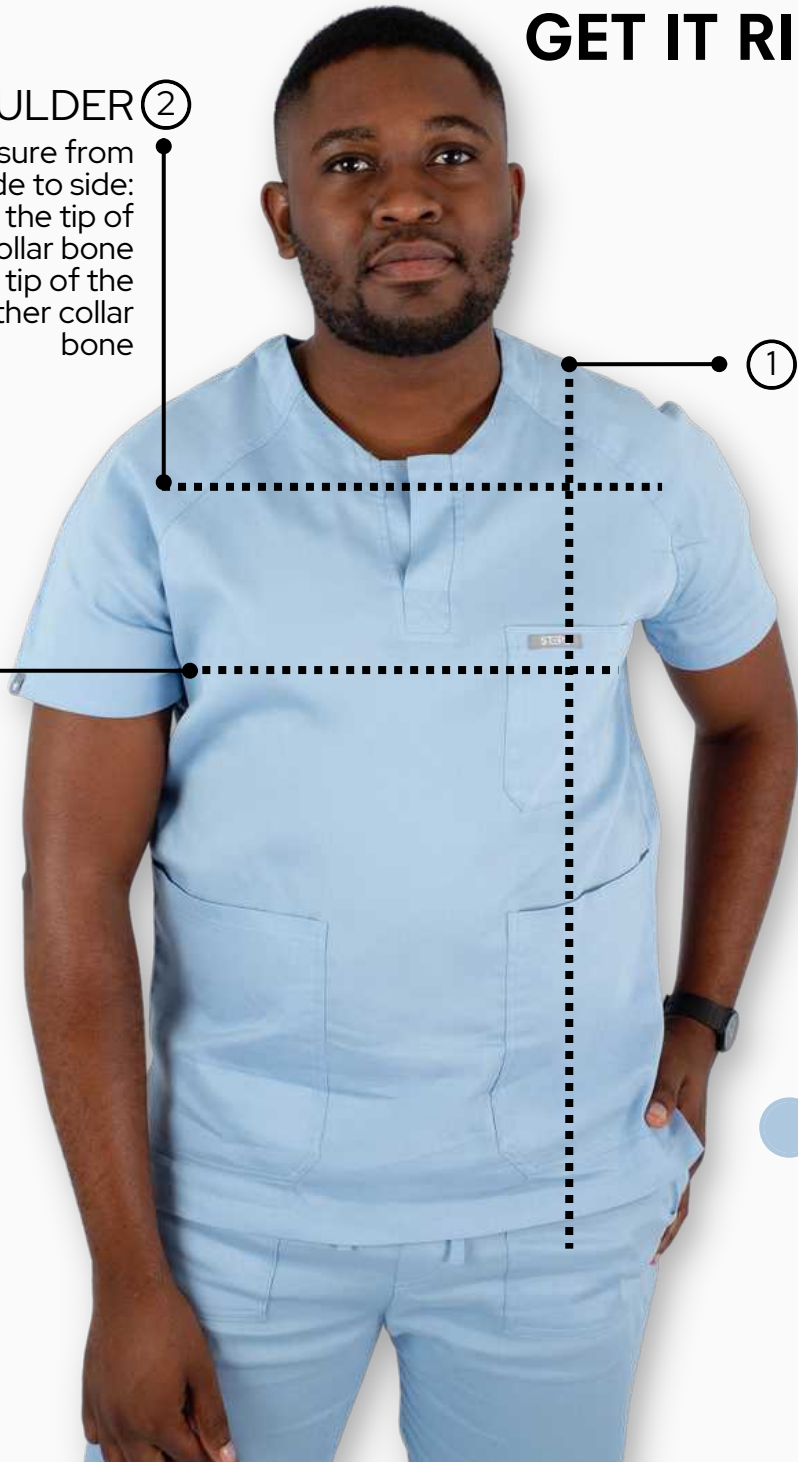

④ WAIST
Wrap the measuring tape around the smallest part of your waist. Between your hips and your ribs

⑤ HIPS
Start measuring at one hip. Wrap the measuring tape over your bum, around your other hip and back to where you started

Celadon

⑥ LENGTH
Measure from your hip bone, straight down to the ground.

SHOULDER ②
Measure from side to side: from the tip of one collar bone to the tip of the other collar bone