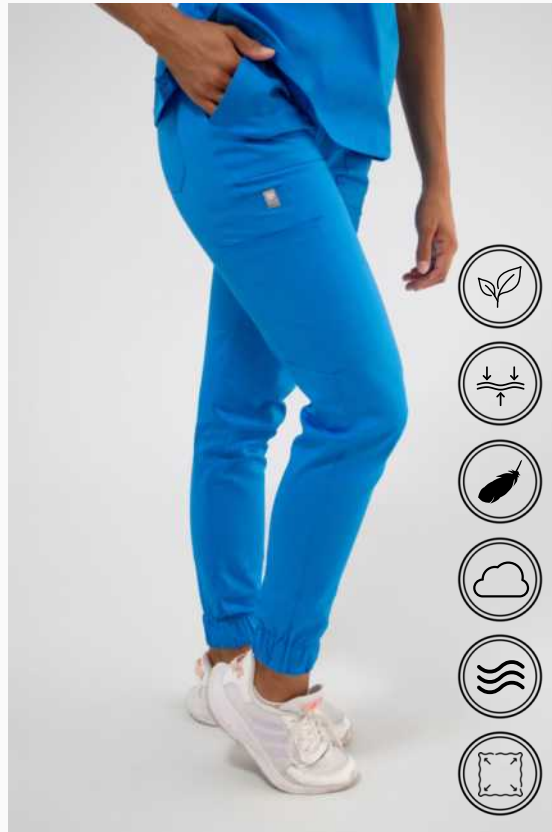

TOTAL
POCKETS

8

WOMEN'S PREMIUM 100% COTTON SCRUBS

SHOP THE LOOK

Cyan

THE BELLA SCRUB TOP

- Tailored fit
- Modern, curved neckline
- Side slit-hem
- 2 pockets

FROM R479ea (incl. VAT)

WOMEN'S COTTON SCRUB PANTS

- Two front pockets
- Two side pockets
- Two back pockets
- Slim fitting
- Fully elastic waistband with drawstring
- Jogger or straight leg
- Fully customisable

FROM R579ea (incl. VAT)

TOTAL
POCKETS

9

MEN'S PREMIUM 100% COTTON SCRUBS

SHOP THE LOOK

Serenity

THE BEN SCRUB TOP

- Two large front pockets
- Top pocket & pen pocket
- Tailored fit
- Modern Henley collar
- Raglan sleeve

FROM R479ea (incl. VAT)

MEN'S COTTON SCRUB PANTS

- Two front pockets
- Two side pockets
- Two back pockets
- Slim fitting
- Fully elastic waistband with drawstring
- Jogger or straight leg
- Fully customisable

FROM R579ea (incl. VAT)