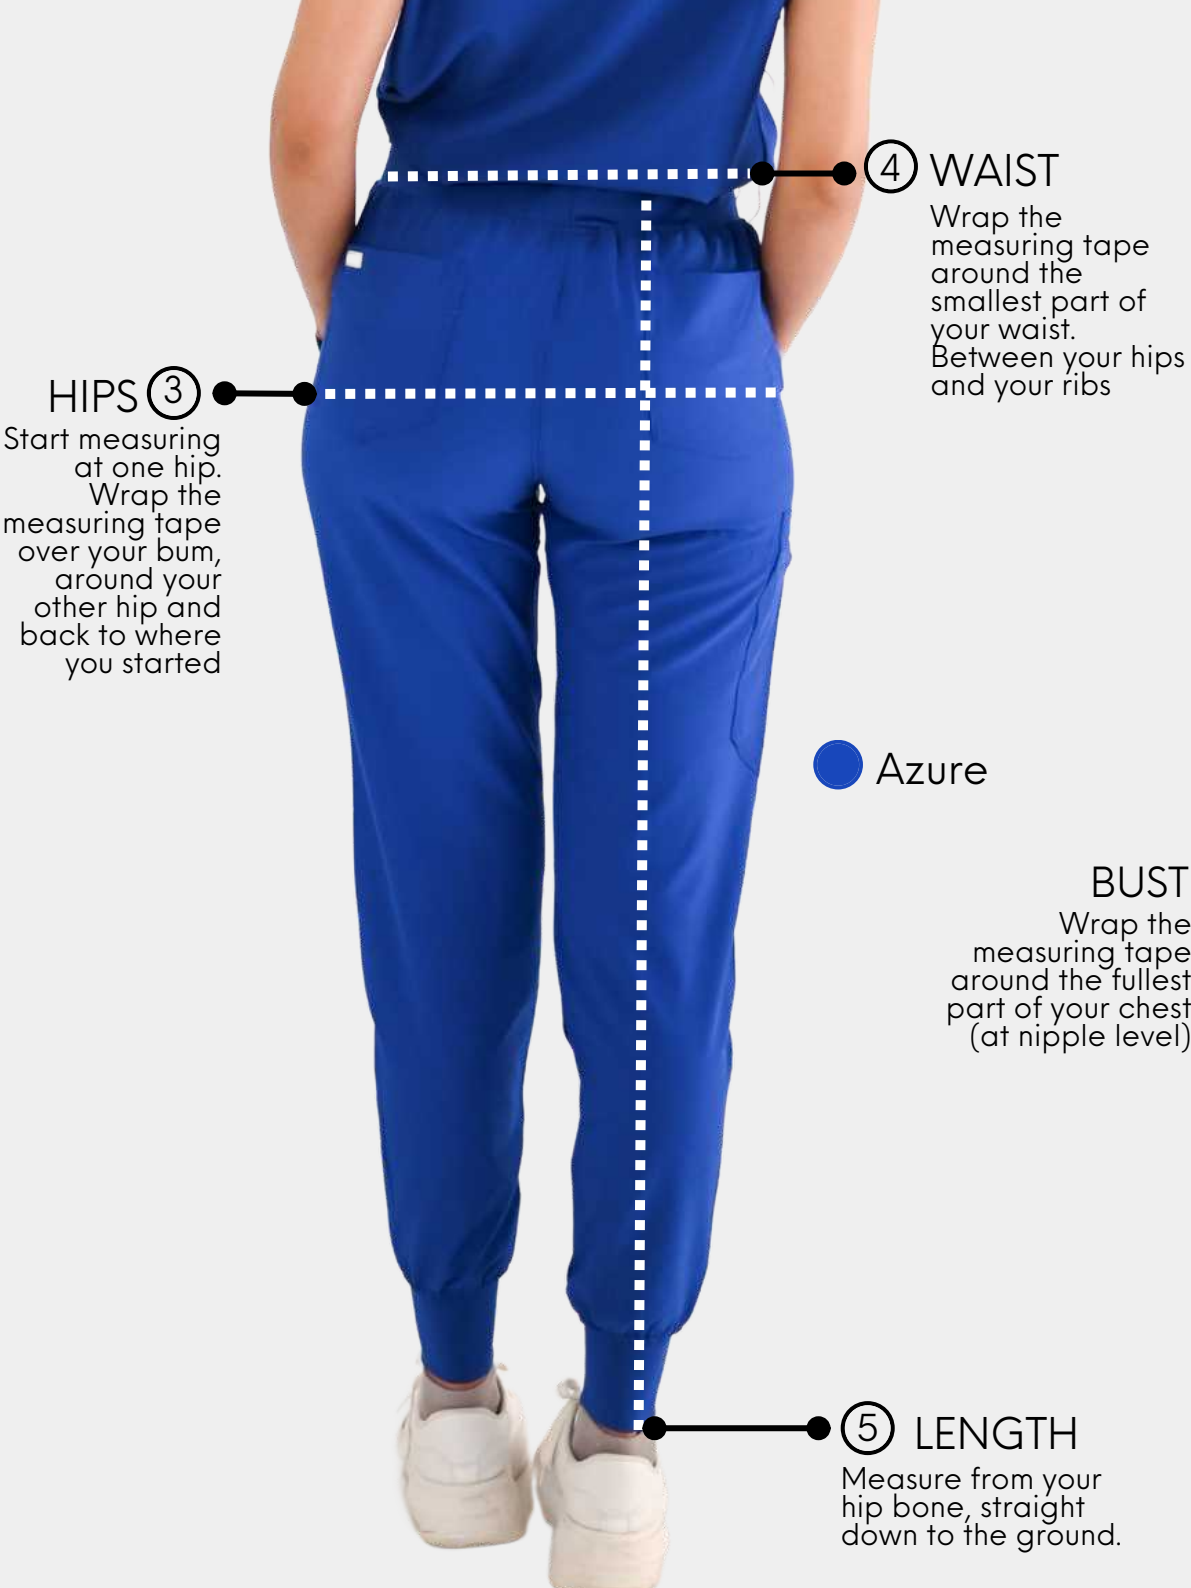

3 Pockets

Alex Scrub Top
+
Leo Jogger

5 Pockets

[shop the set](#)
From R575 each (incl. VAT)

WOMEN'S EARTH^X SIZING

GET IT RIGHT

Rosewood ●

MEN'S EARTH^X SIZING

GET IT RIGHT

④ WAIST
Wrap the measuring tape around the smallest part of your waist. Between your hips and your ribs

③ HIPS
Start measuring at one hip. Wrap the measuring tape over your bum, around your other hip and back to where you started