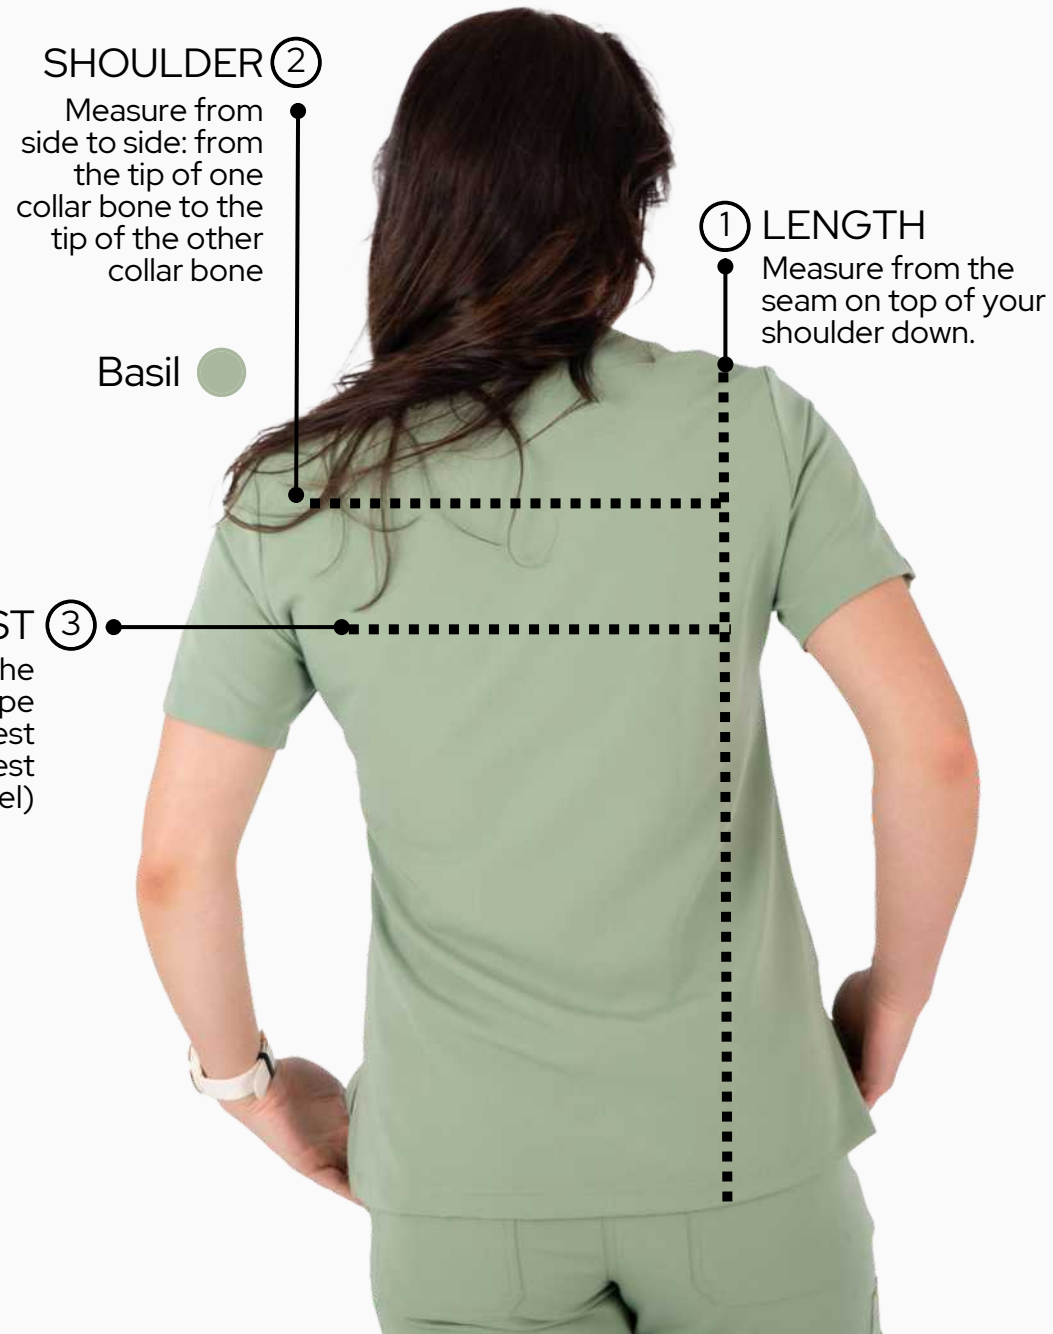

WOMEN'S CORE 2.0 SIZING

GET IT RIGHT