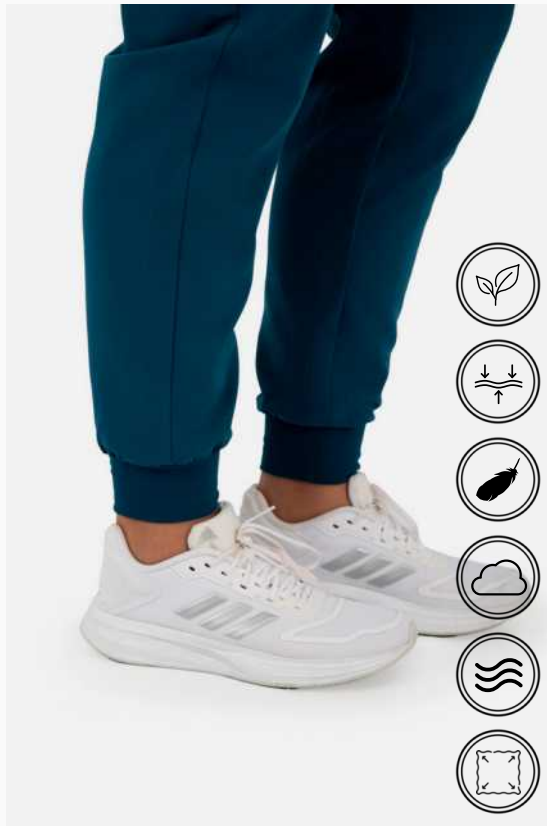

TOTAL
POCKETS

8