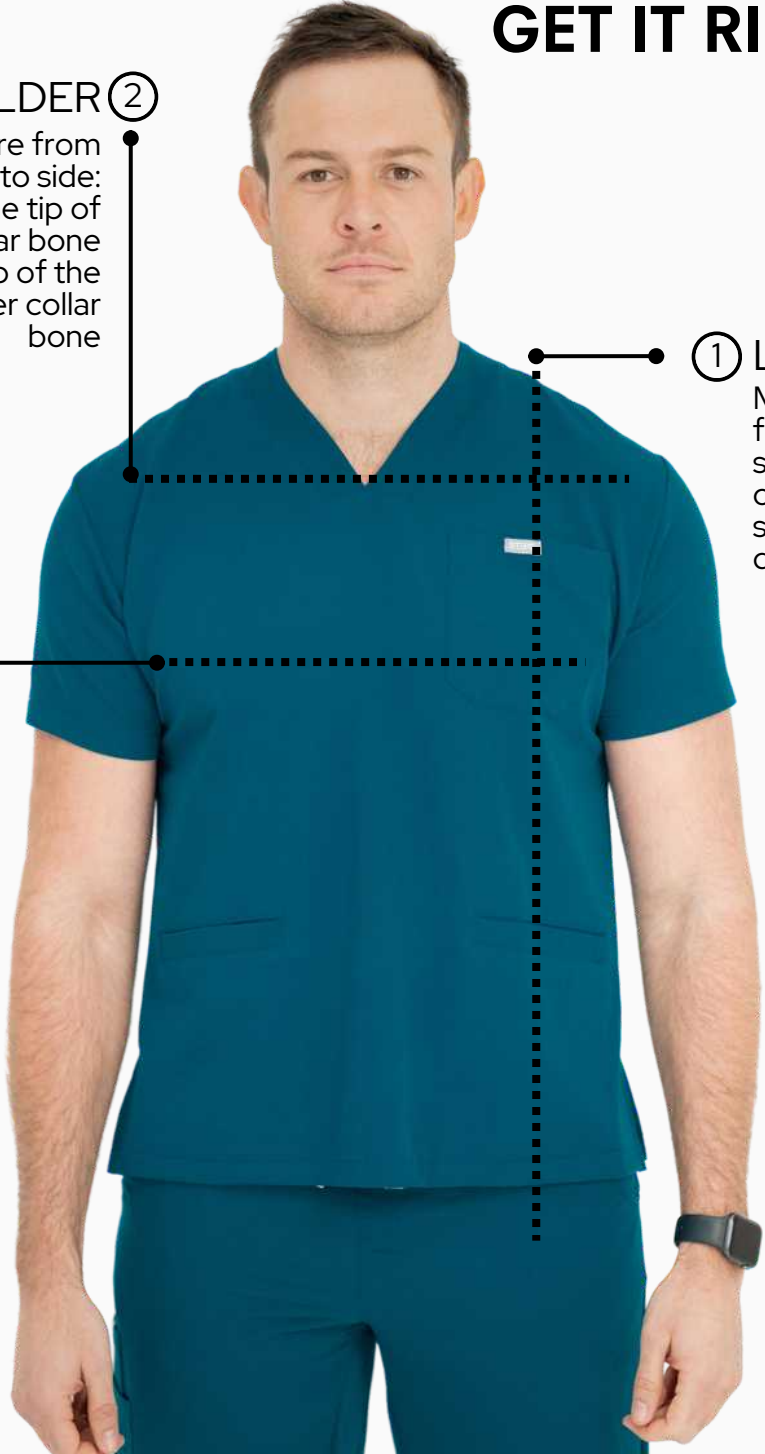

**SHOULDER ②**  
Measure from side to side: from the tip of one collar bone to the tip of the other collar bone

**① LENGTH**  
Measure from the seam on top of your shoulder down.

**CHEST ③**  
Wrap the measuring tape loosely around the fullest part of your chest

Caribbean Blue ●

● Basil

**⑥ LENGTH**  
Measure from your hip bone, straight down to the ground.