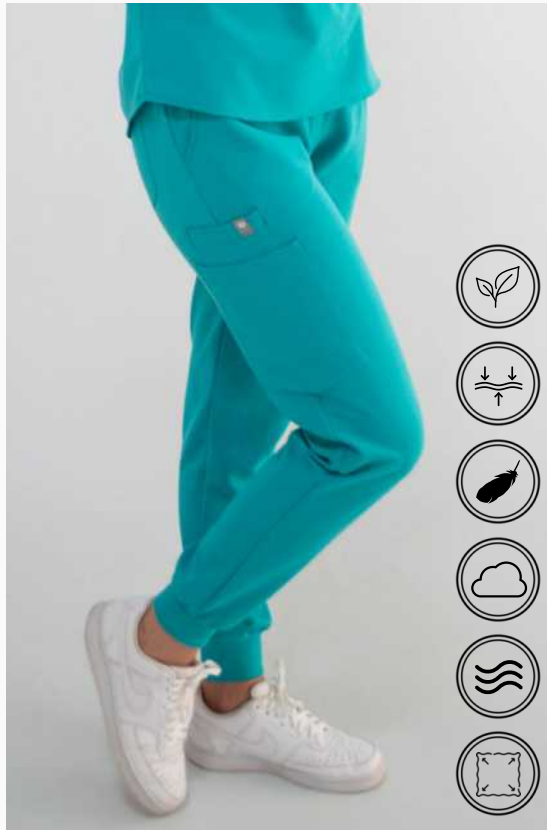

TOTAL
POCKETS

8

WOMEN'S CORE 2.0 LUXURY RAYON SCRUBS

SHOP THE LOOK

Teal

TESSA TWO-POCKET SCRUB TOP

- Classic fit
- Longer sleeves
- Classic V-neck
- Side slit-hem
- 2 deep front pockets

FROM R519ea (incl. VAT)

AVA JOGGER SCRUB PANTS

- 6 pockets total
- 2 deep trouser pockets
- 2 back patch pockets
- 2 side patch pockets
- High rise
- Slim fit
- Straight leg
- Waistband with adjustable drawcord
- Ribbed ankle cuffs
- Upsize for a more loose fit
- Regular length: for heights up to 170cm (add length if >170cm)

FROM R599ea (incl. VAT)