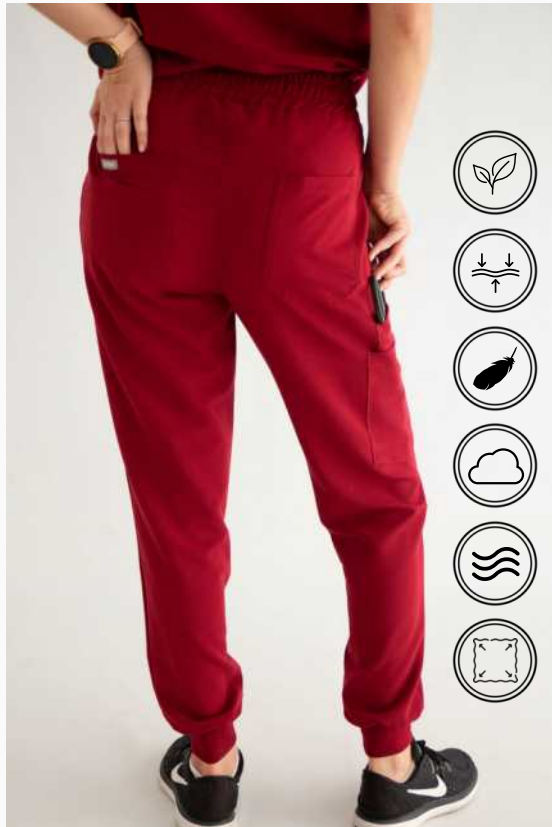

TOTAL
POCKETS

7