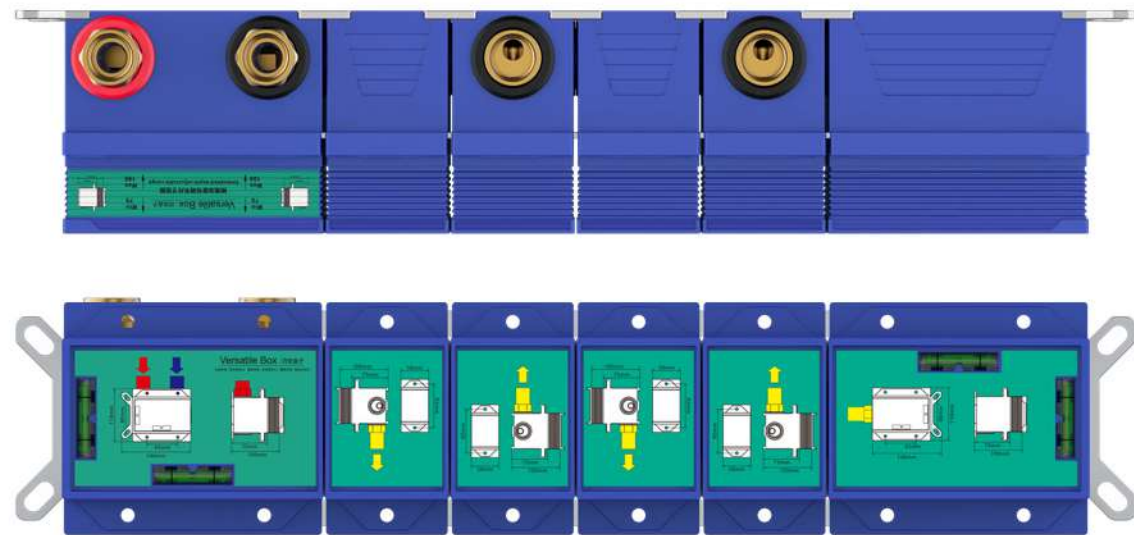

# IN-WALL SHOWER BOX SYSTEM FROM BOX-PRO

Products that have more functions and can give people more feelings are a major trend in sanitary ware.

IN-WALL SHOWER  
BOX SYSTEM FROM  
BOX-PRO

Continuously innovating research and design to ensure absolute product leadership!