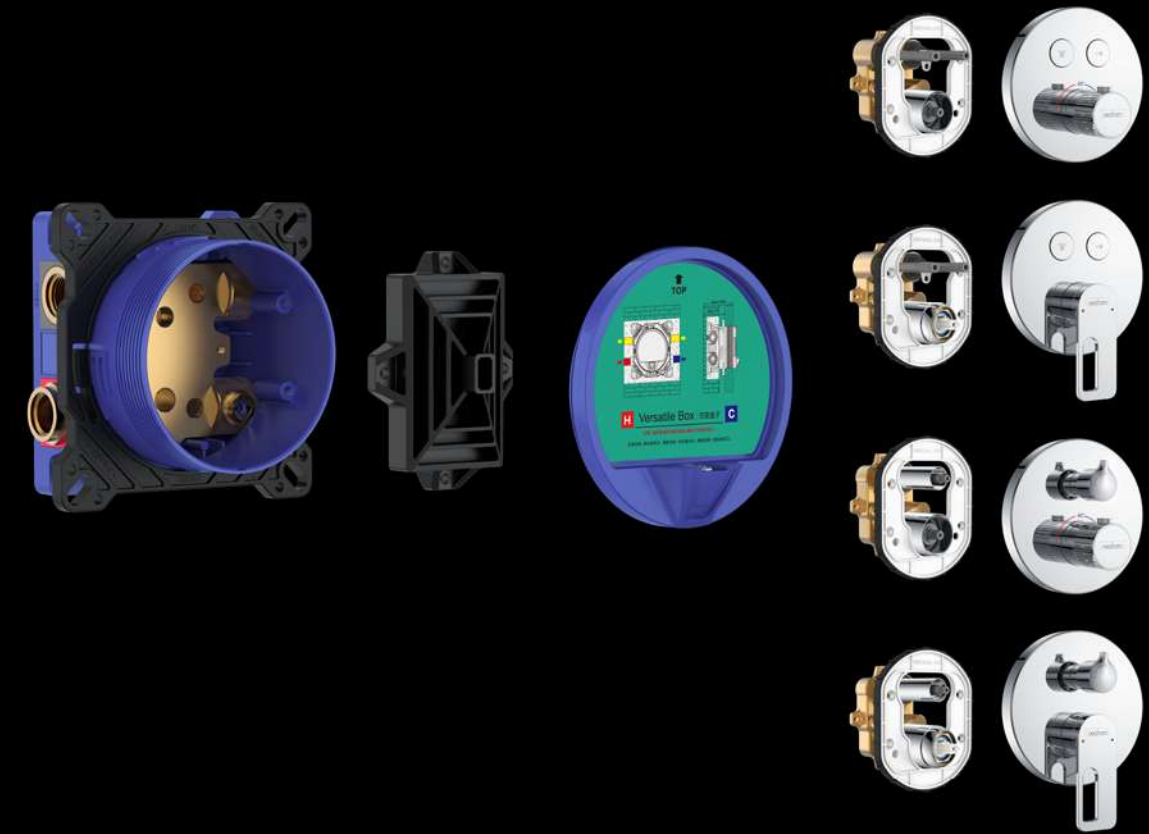

# IN-WALL SHOWER BOX SYSTEM FROM BOX-PRO

IN-WALL SHOWER  
BOX SYSTEM FROM  
BOX-PRO

THE UNIVERSAL SOLUTION FOR THE  
NEEDS OF TOMORROW

EASY TO INSTALL UNIVERSAL VALVE ELEMENT, SUITABLE FOR ALL TYPES OF  
FAUCET PANELS OF NEOHAM