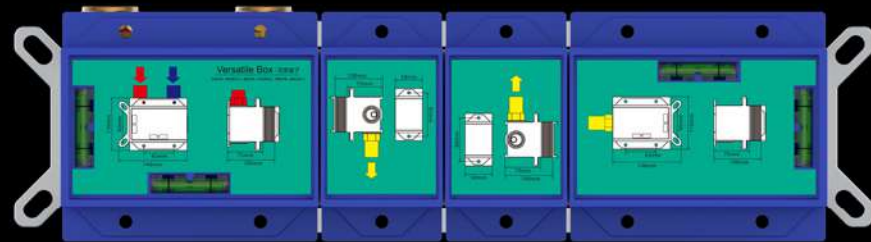

IN-WALL SHOWER BOX SYSTEM FROM BOX-PRO

Products that have more functions and can give people more feelings are a major trend in sanitary ware.