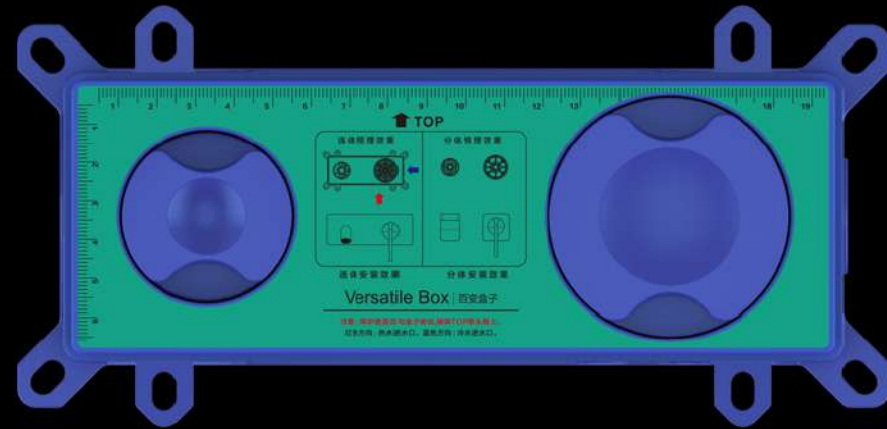

IN-WALL BASIN BOX SYSTEM

THE UNIVERSAL SOLUTION FOR THE
NEEDS OF TOMORROW