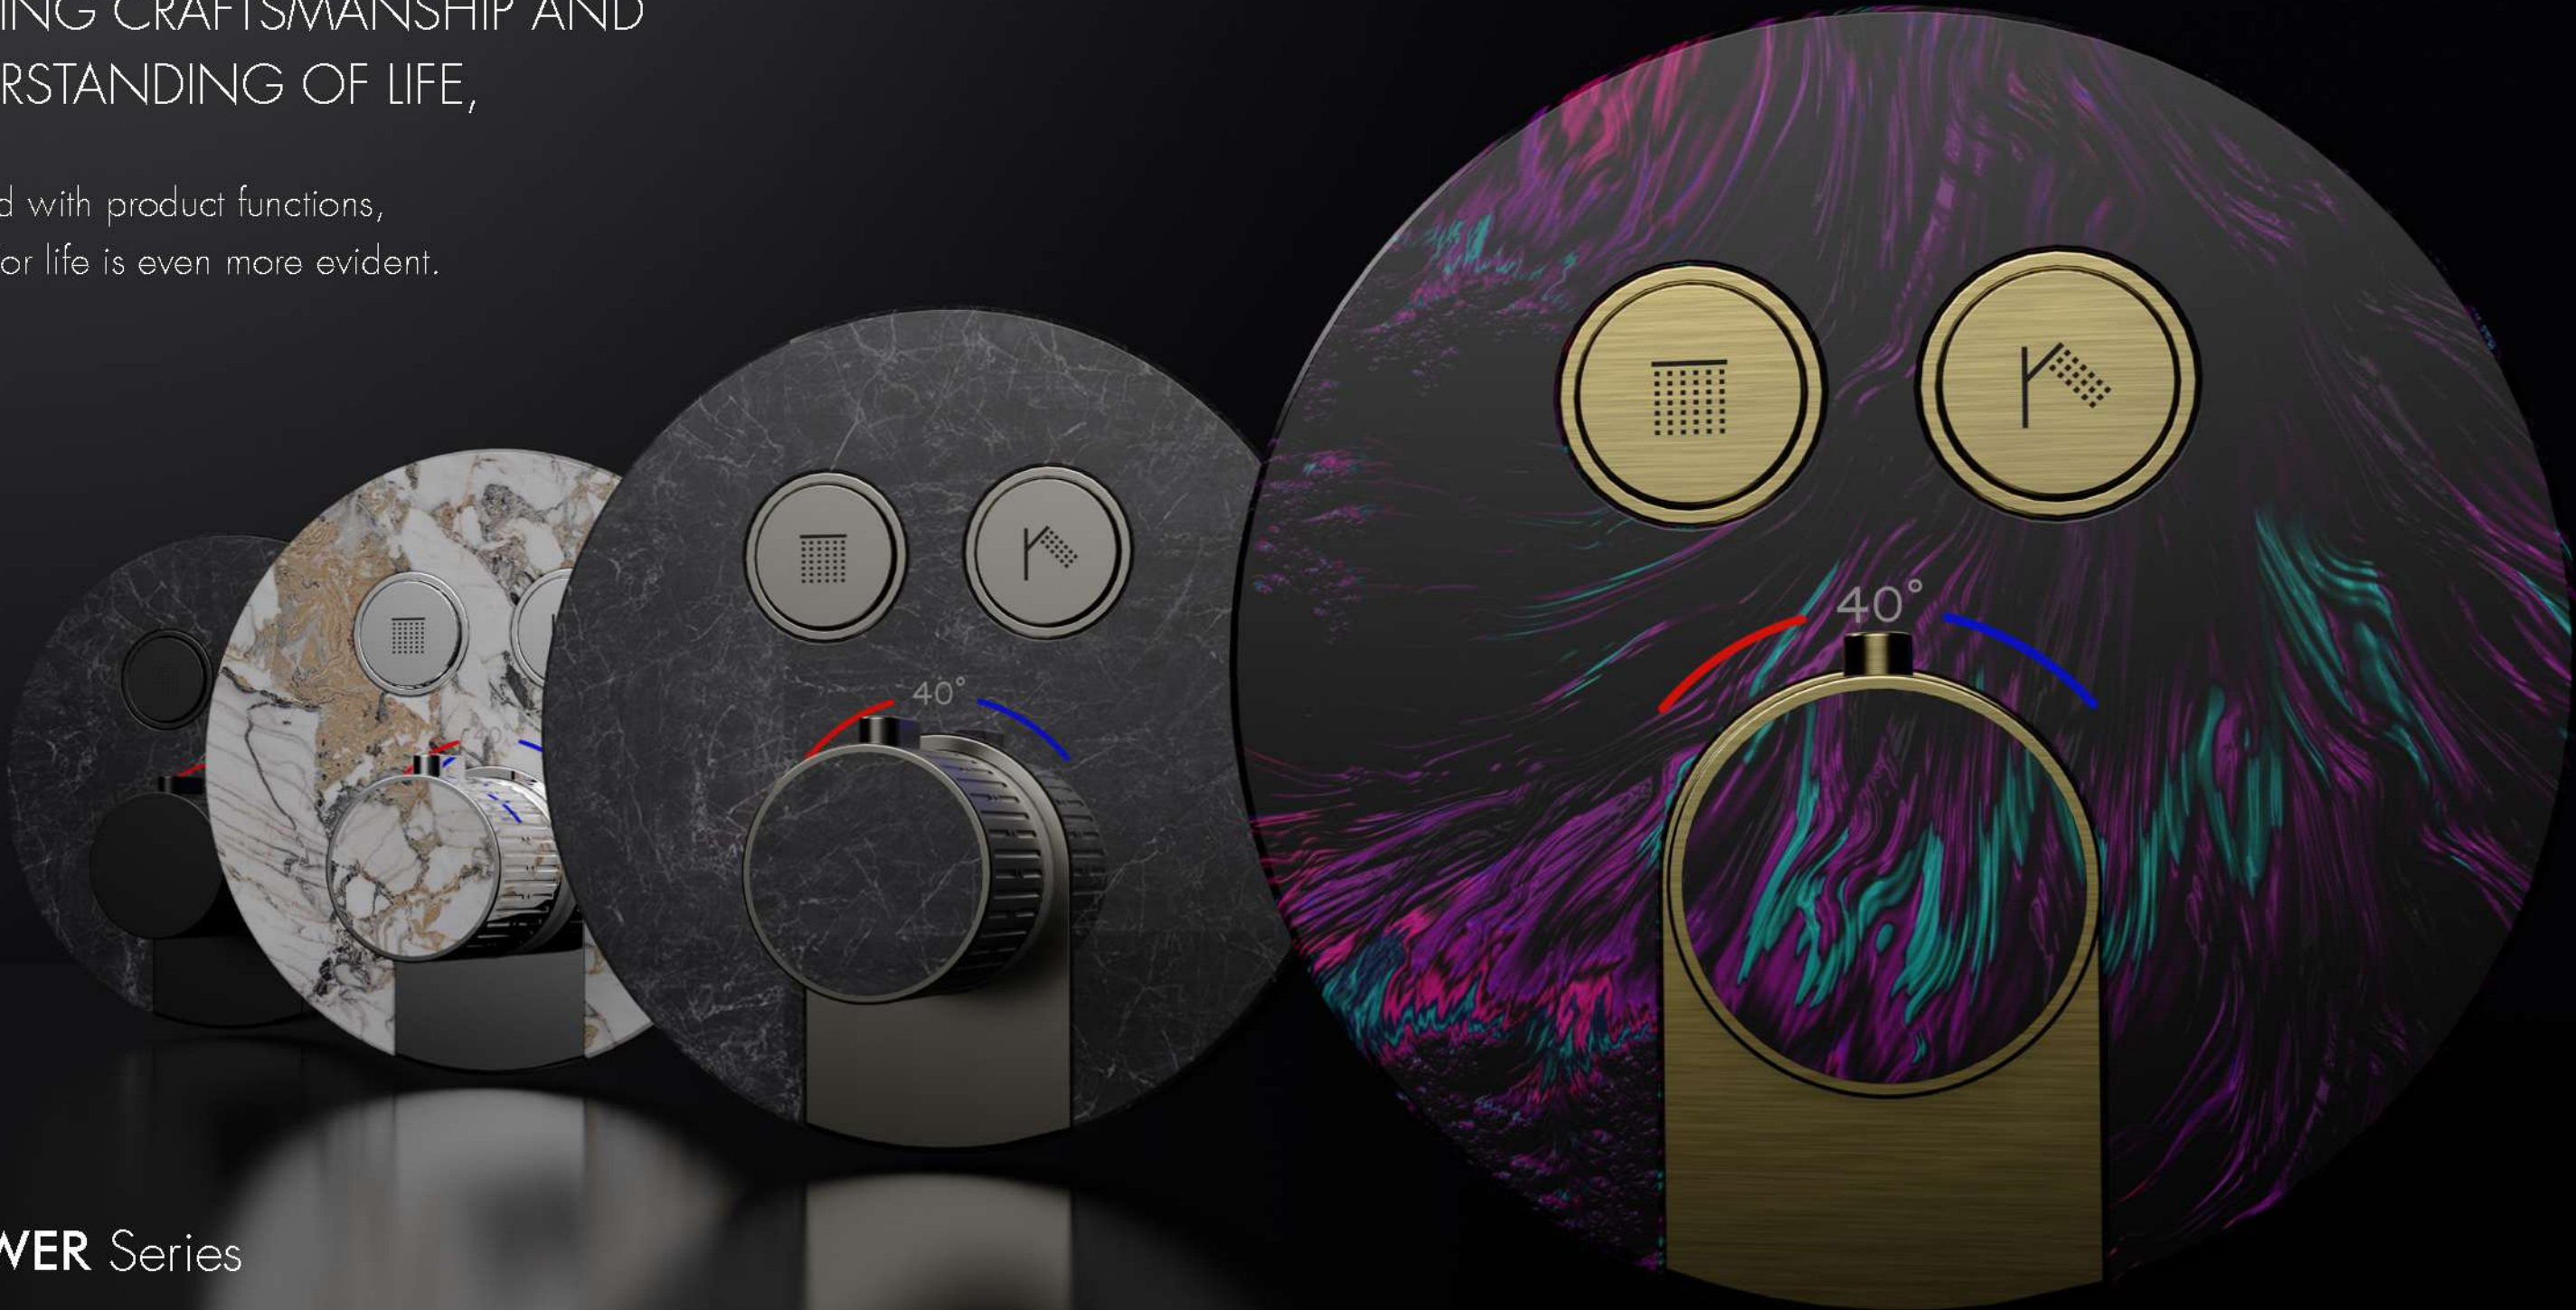

BY USING CRAFTSMANSHIP AND
UNDERSTANDING OF LIFE,

combined with product functions,
passion for life is even more evident.

SHOWER Series