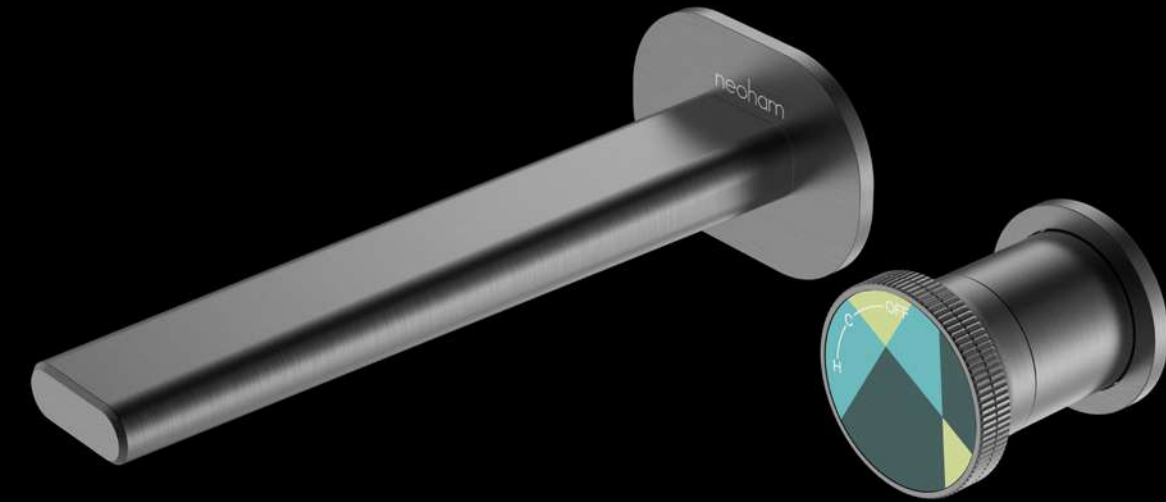

IN-WALL BASIN BOX SYSTEM

THE UNIVERSAL SOLUTION FOR THE
NEEDS OF TOMORROW

REPLACEABLE VALVE ELEMENTS WITH DIFFERENT FUNCTIONS: SINGLE HANDLE
PANEL, CONSTANT TEMPERATURE PANEL, 100% FACTORY TEST

NEOHAM the everyday home apart. Simple but do not lose warmth, practical but do not lose interest - this brand new bathroom
hardware series realized the perfect unity of function and design, suitable for any bathroom.

The combination of the two elements creates a strong visual impact for NEOHAM: the lightness of the natural shape and the charm
of the modern design. This kind of perfect confluence, suit the style that any household decorates. These include interiors that feature
straight lines and geometric shapes.

EASY TO INSTALL UNIVERSAL VALVE ELEMENT, SUITABLE FOR ALL TYPES OF
FAUCET PANELS OF NEOHAM