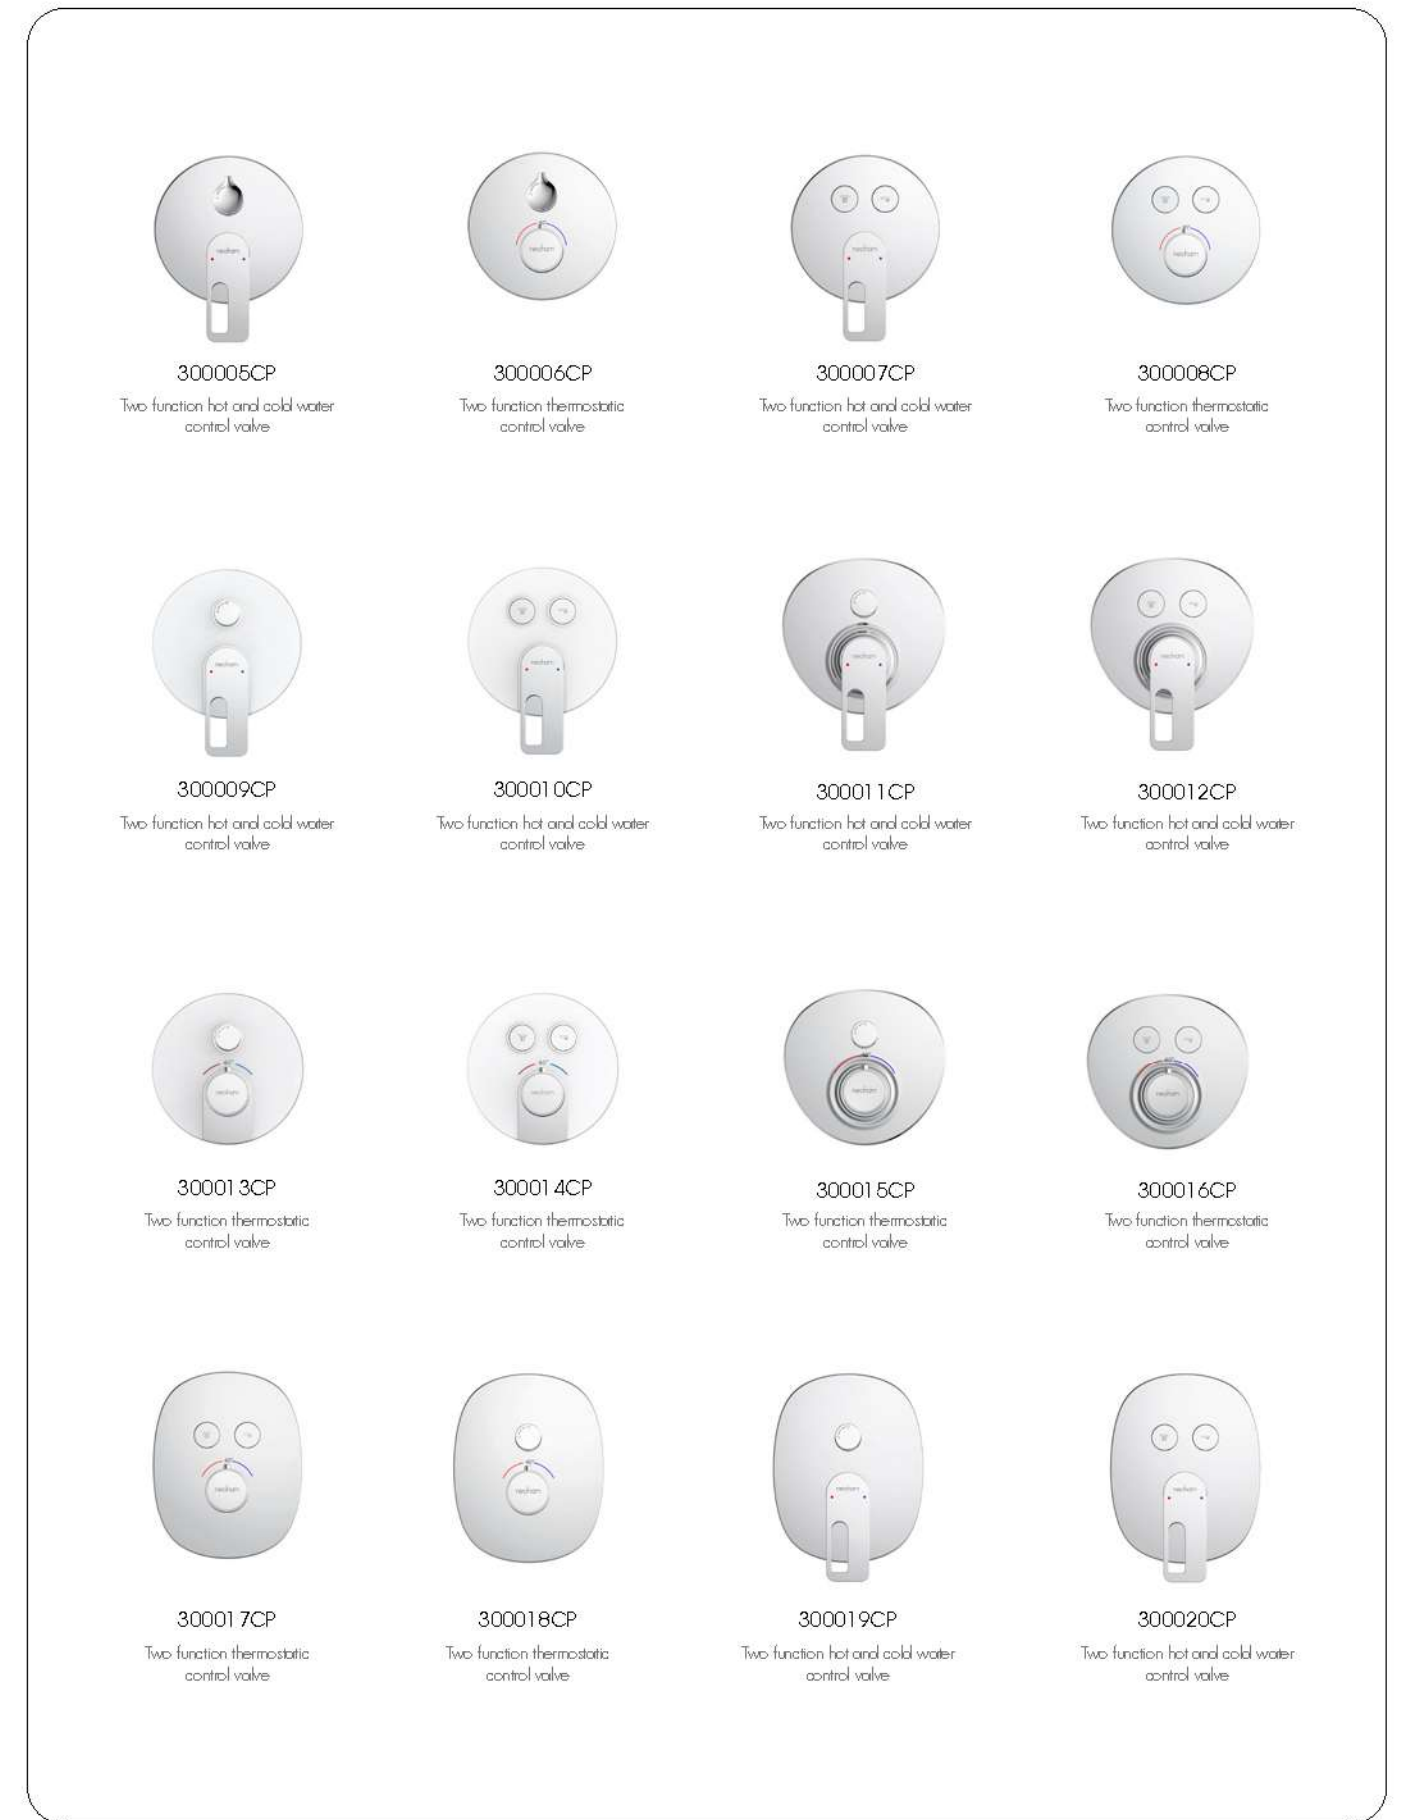

IN-WALL SHOWER BOX SYSTEM FROM BOX-PRO