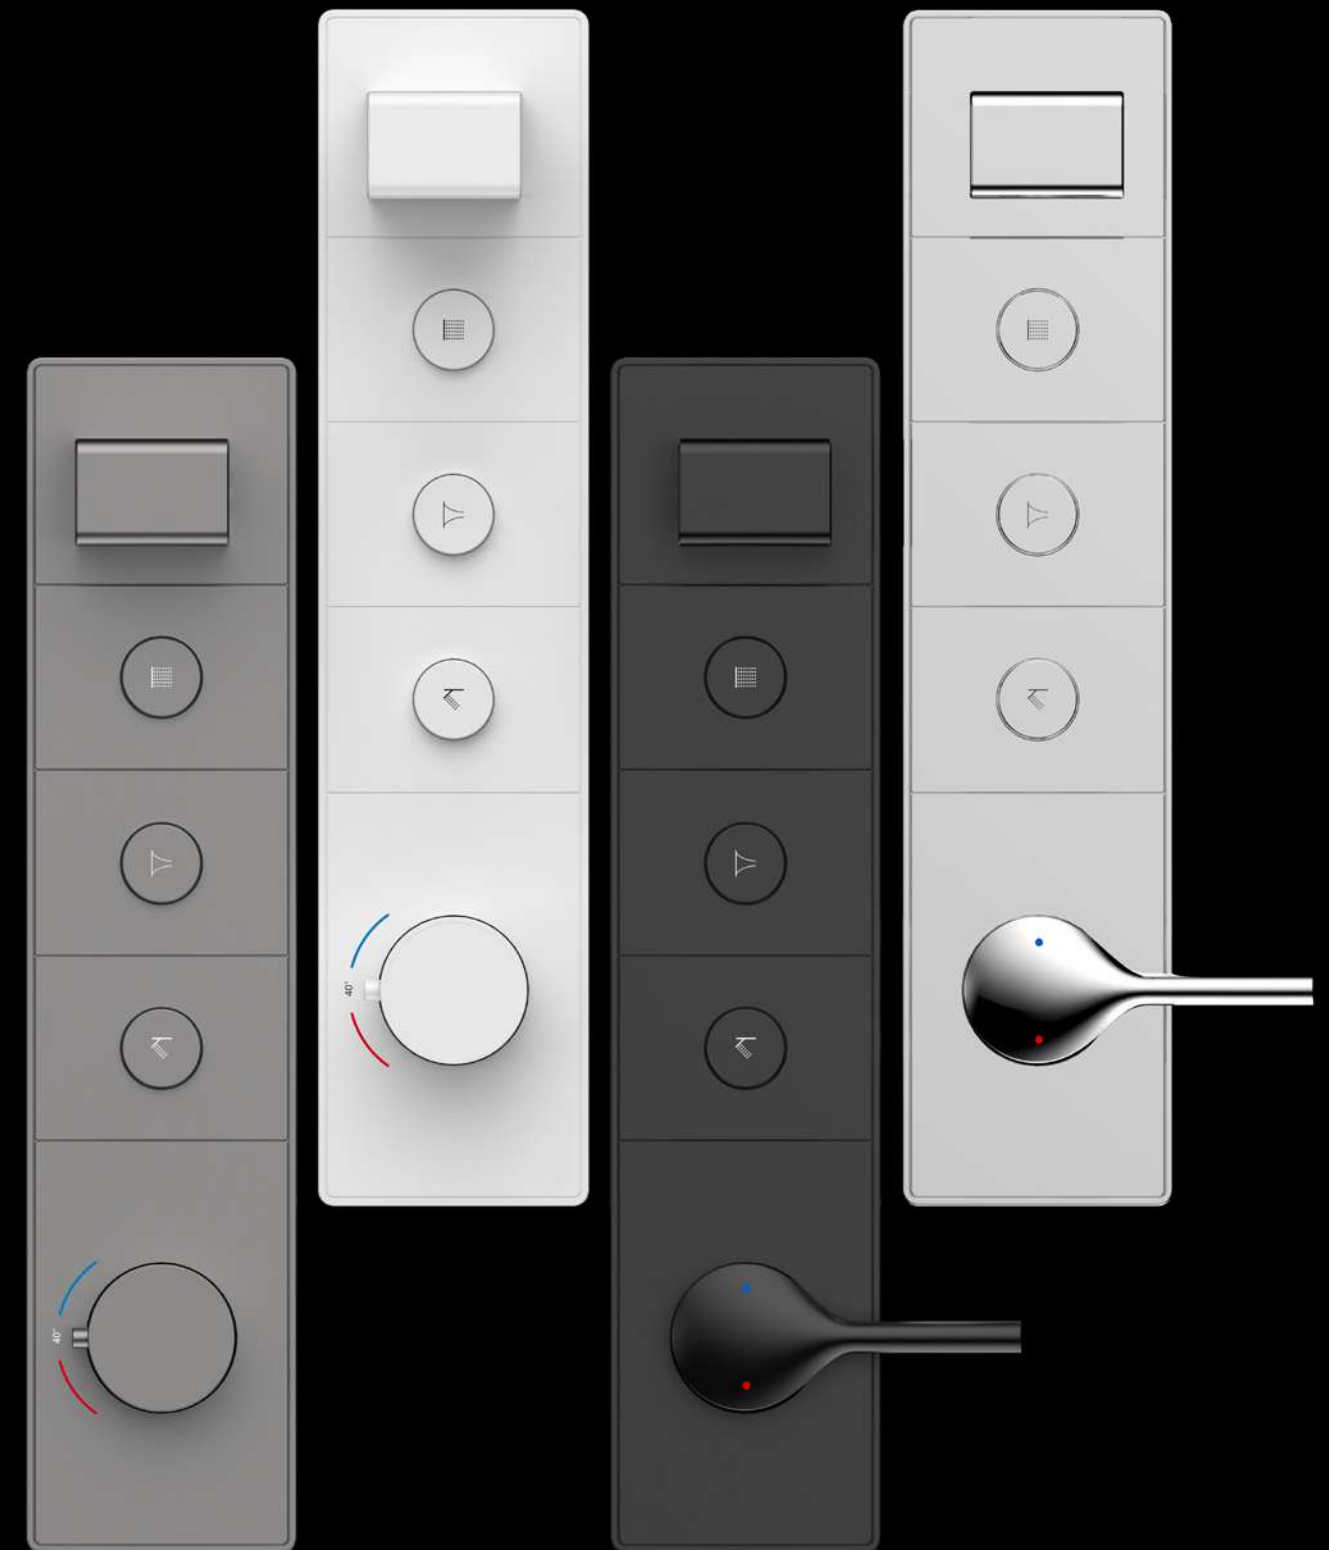

**020024GA**  
入墙式淋浴龙头  
Concealed Shower Mixer  
Gun Gray

**020023DB**  
入墙式淋浴龙头  
Concealed Shower Mixer  
Black

**020021CP**  
入墙式淋浴龙头  
Concealed Shower Mixer  
Chrome

**020022GA**  
入墙式淋浴龙头  
Concealed Shower Mixer  
Gun Gray

DEEP RESEARCH AND DEVELOPMENT  
PERFECTLY COMBINES PRODUCT  
DESIGN WITH ENVIRONMENTAL  
PROTECTION CONCEPTS,

Whether it's the rotation of the handle or the angle of  
the water outlet, it reaches the most ideal way of using  
water in modern life.

# IN-WALL SHOWER BOX SYSTEM FROM BOX-PRO

Products that have more functions and can give people more feelings are a major trend in sanitary ware.

IN-WALL SHOWER  
BOX SYSTEM FROM  
BOX-PRO

Continuously innovating research and design to ensure absolute product leadership!