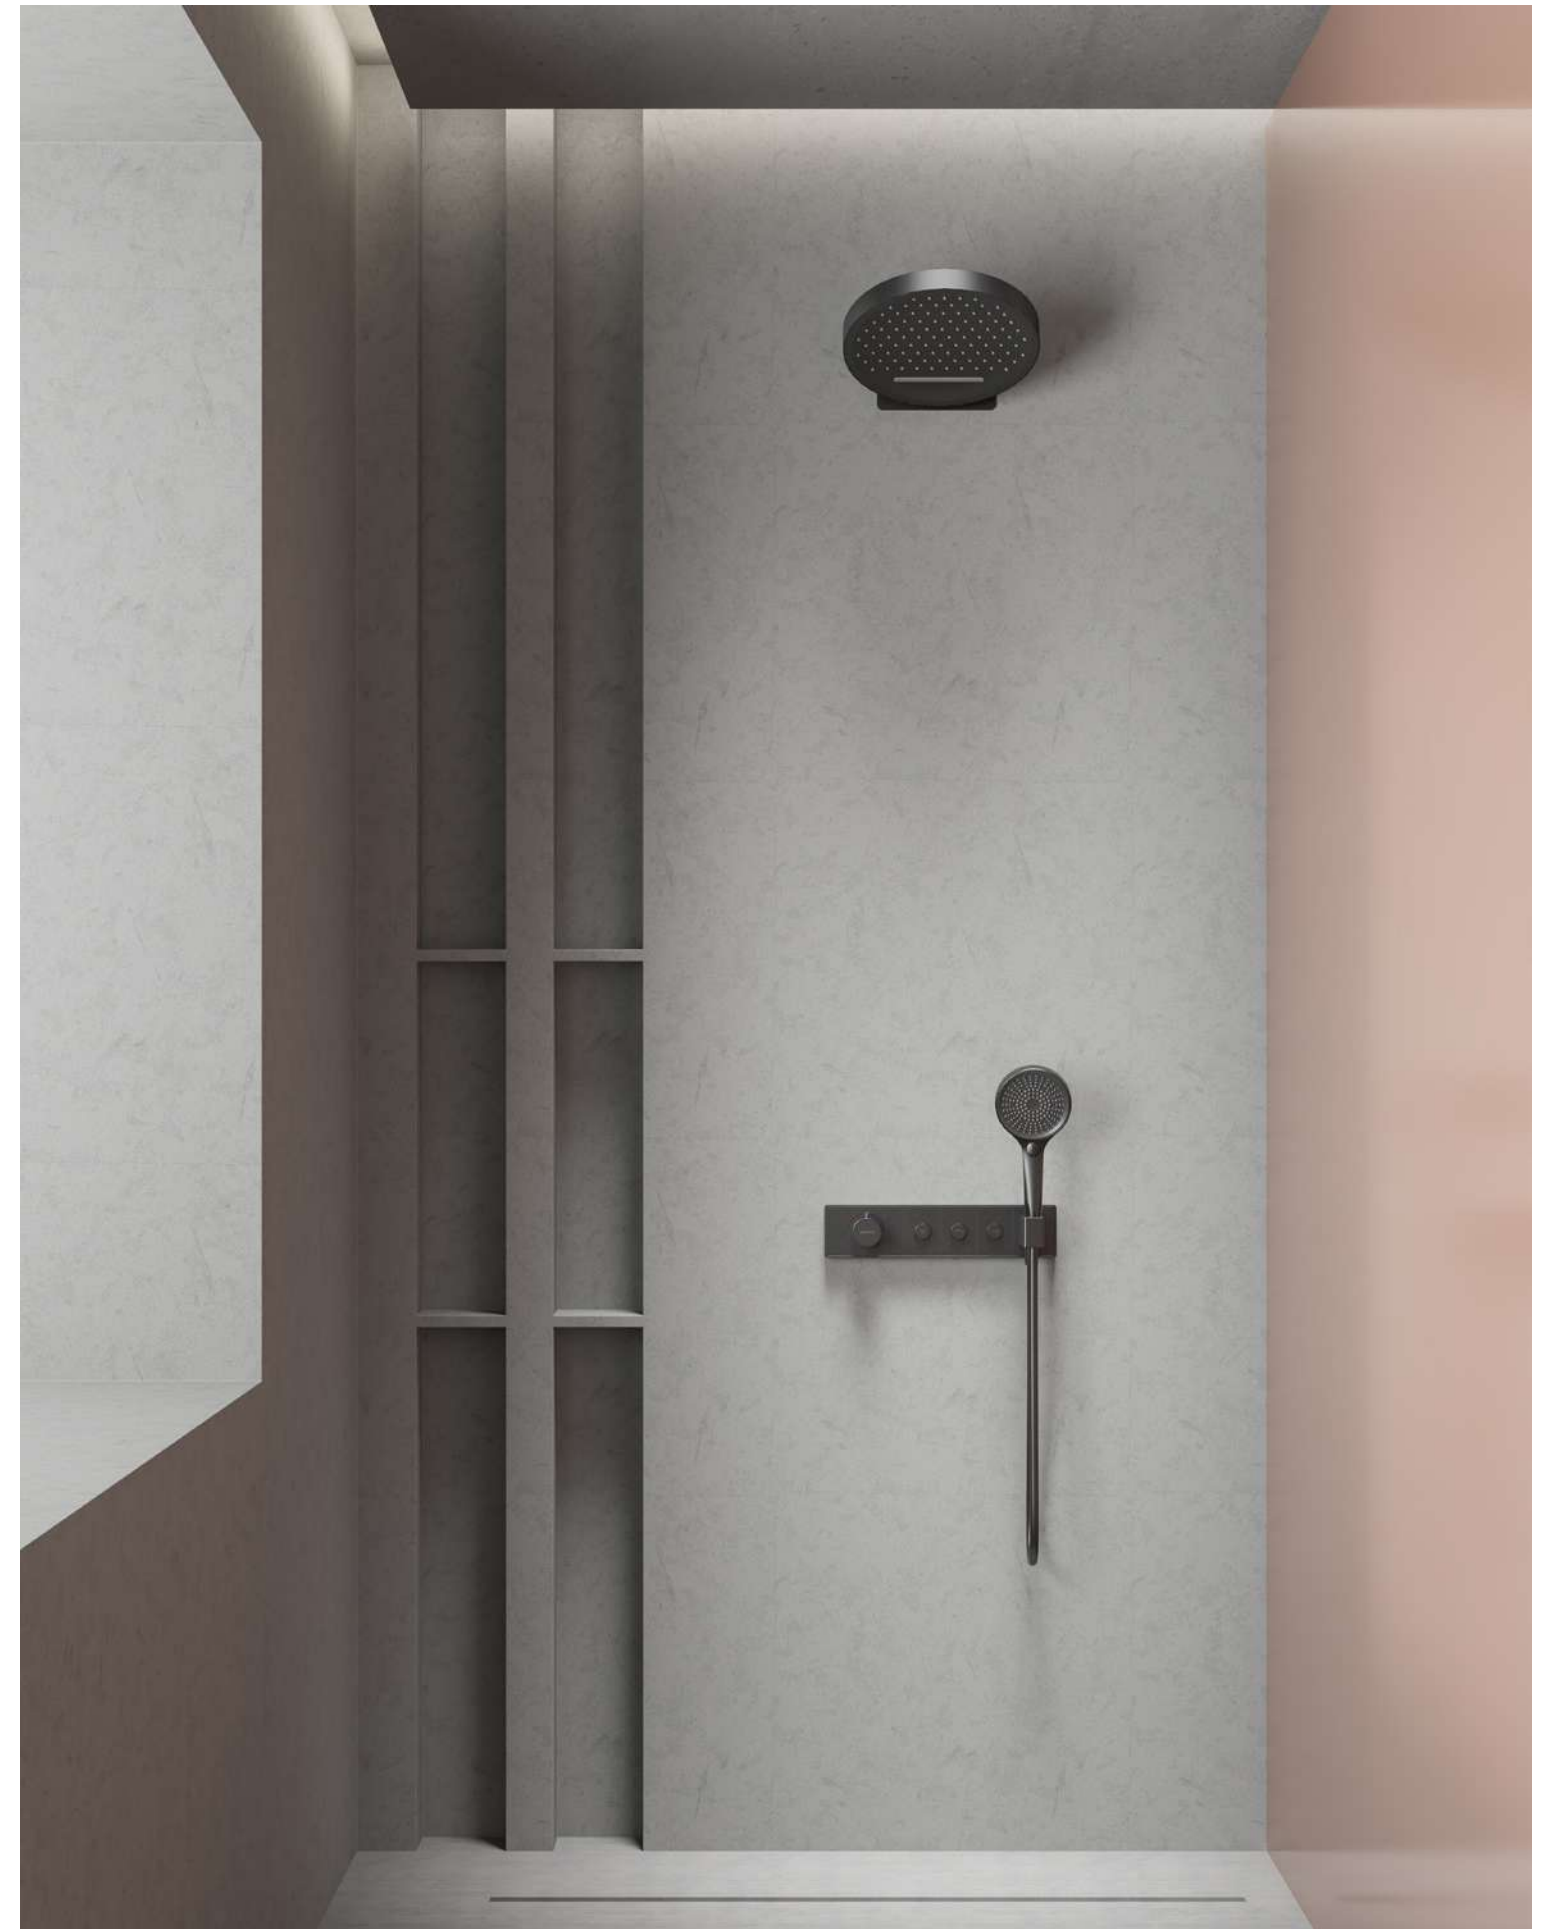

DEEP RESEARCH AND DEVELOPMENT
PERFECTLY COMBINES PRODUCT
DESIGN WITH ENVIRONMENTAL
PROTECTION CONCEPTS,

Whether it's the rotation of the handle or the angle of
the water outlet, it reaches the most ideal way of using
water in modern life.