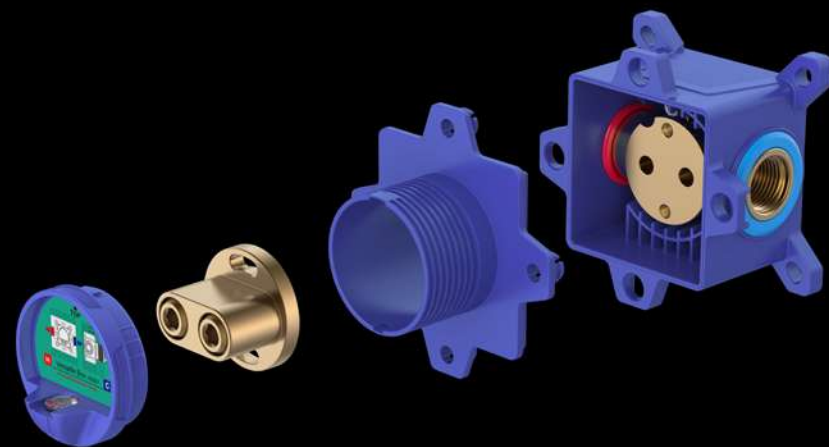

IN-WALL BASIN BOX SYSTEM

THE UNIVERSAL SOLUTION FOR THE
NEEDS OF TOMORROW