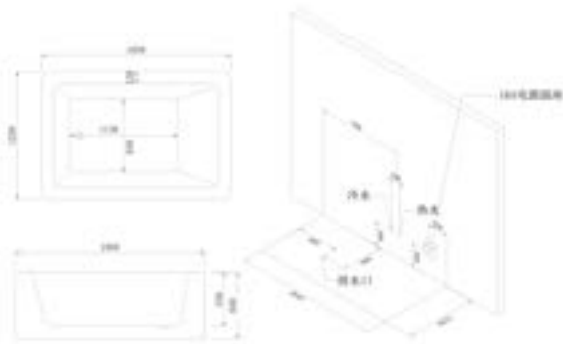

WB-5025N

SIZE: 1850x1250x650 mm

Standard configuration

衝浪按摩	Water massage
水件套裝	Faucet
除臭去水器	Deodorant drainer
多功能花灑	Shower head
按摩開關	Massage switch
豪華浴枕	Pillows
漏電保護	Leakage protection
水力調節	water level regulator
隱藏式瀑布 + 開關	Hidden waterfall + switch
氛圍燈帶	Ambient light strips

Optional configuration

- 池底燈
- 泡泡浴 / 帶燈泡浴
- 管道自動排污
- 恆溫器
- 臭氧消毒
- 電子控制器 長條型、圓型 (收音 / 喇叭)
- USB 接口、藍牙