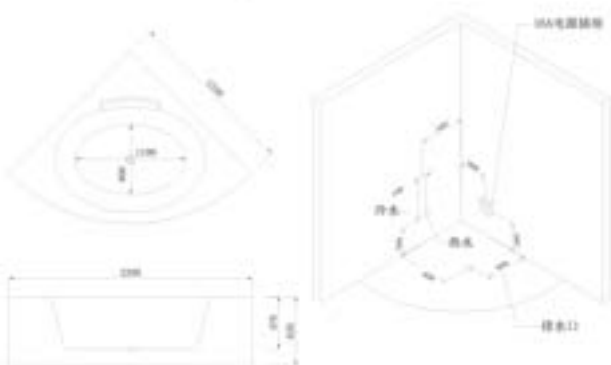

Optional configuration

池底帶
浴池浴 / 帶燈浴池
管道自動排污
恆溫器
臭氧消毒
電子控制器 長條型、圓型 (收音 / 喇叭)
USB 接口、藍牙