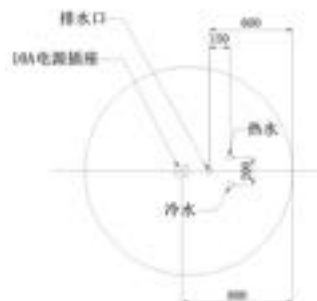

WB-8027

SIZE: 1300x1300x600 mm
SIZE: 1500x1500x800 mm
SIZE: 1800x1800x600 mm

Standard configuration

衝浪按摩	Water massage
水件套裝	Faucet
隔臭去水器	Deodorant drainer
多功能花灑	Shower head
按摩開關	Massage switch
豪華浴枕	Pillows
漏電保護	Leakage protection
水力調節	water level regulator

Optional configuration

池底燈
泡泡浴 / 帶燈泡泡浴
管道自動排污
恆溫器
臭氣消毒
電子控制器 長條型、圓型 (收音 / 喇叭)
USB 接口、藍牙