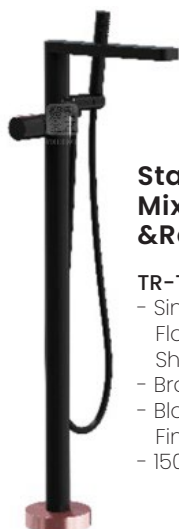

Standalone Bath Mixer - Black Matte & Rose Gold

TR-TP-BM-10493-BG

- Single Lever Bath Mixer
- Floor-standing with Hand Shower
- Brass
- Black Matte & Rose Gold Finishing
- 150 ± 12 mm