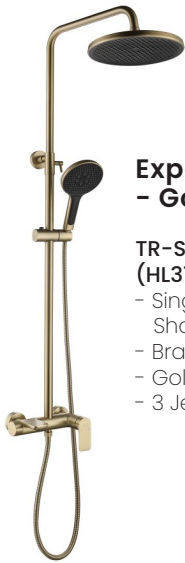

**TR-SH-EBS-10027-ST
(LJ6009C)**

- Single Lever Exposed Shower Mixer Set
- SUS304 Stainless Steel
- Satin Finishing
- Single Jet Function

**Exposed Shower Bar
Set**

TR-SH-EBS-07046-CH

- Exposed Shower Single Inlet Set
- Brass
- Chrome Finishing
- Single Jet Function

EXPOSED SHOWER BAR SET COLLECTION

Exposed Shower Bar Set

- TR-SH-EBS-07047-CH**
 - Exposed Shower Single Inlet Set
 - Brass
 - Chrome Finishing
 - Single Jet Function

Exposed Shower Set - Gold Matt

- TR-SH-EBS-15668-GD (HL3113-MG)**
 - Single Lever Exposed Shower Mixer Set
 - Brass
 - Gold Matt Finishing
 - 3 Jets Function