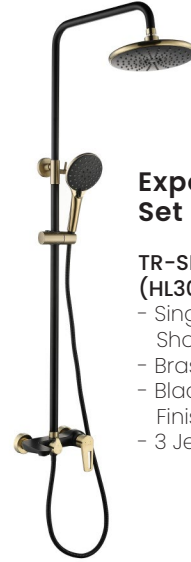

Exposed Shower Set - Black Matt

- TR-SH-EBS-15658-BM (HL3112)**
 - Single Lever Exposed Shower Mixer Set
 - Brass
 - Black Matt Finishing
 - 3 Jets Function

Exposed Shower Set - Black Matt

- TR-SH-EBS-15642-BM (HL3108)**
 - Exposed Shower Single Inlet Set
 - SUS304 Stainless Steel
 - Black Matt Finishing
 - 3 Jets Function

Exposed Shower Bar Set - Satin

- TR-SH-EBS-15747-ST (HL3119)**
 - Exposed Shower Single Inlet Set
 - SUS304 Stainless Steel
 - Satin Finishing
 - Single Jet Function

Exposed Shower Bar Set - Black & Gold