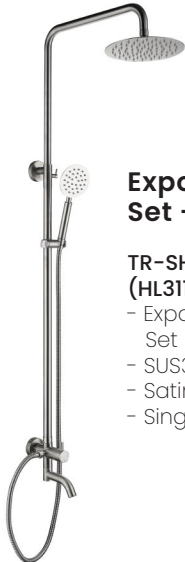

Exposed Shower Bar Set - Satin

1. **TR-SH-EBS-15747-ST (HL3119)**
   - Exposed Shower Single Inlet Set
   - SUS304 Stainless Steel
   - Satin Finishing
   - Single Jet Function