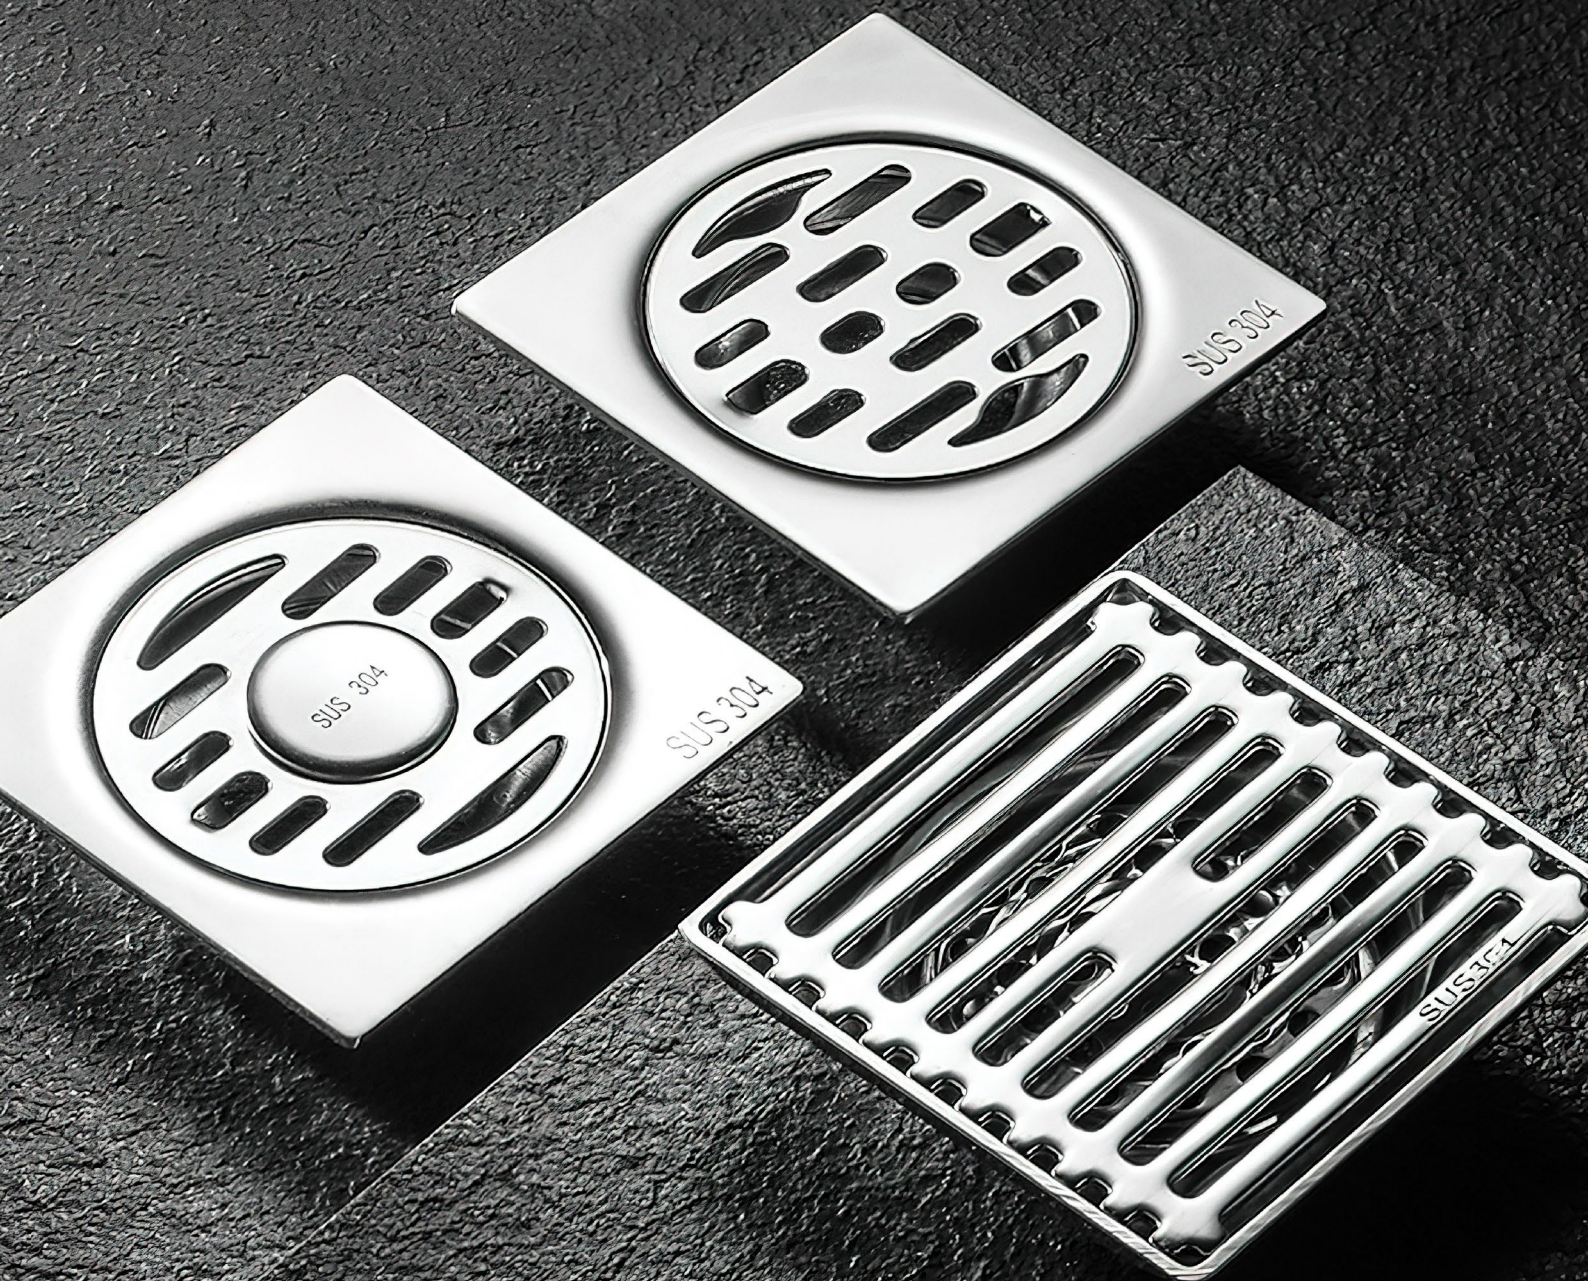

STAINLESS
STEEL 304

INSECTS &
ODOR CONTROL

SMOOTH &
CLOGGED FREE

RAPID DRAINAGE

EASY TO CLEAN

VARIOUS DESIGN

FLOOR GRATING COLLECTION

Floor Grating