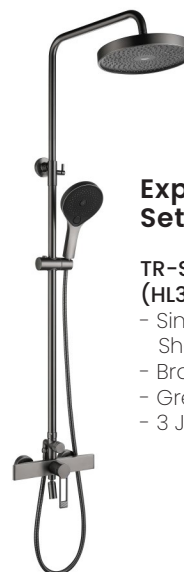

EXPOSED SHOWER BAR SET COLLECTION

Exposed Shower Bar Set - Chrome

TR-SH-EBS-15103-CH
(HL3033)

- Single Lever Exposed Shower Mixer Set
- Brass
- Chrome Finishing
- 3 Jets Function

Exposed Shower Bar Set - Chrome

TR-SH-EBS-15730-CH
(HL3117)

- Single Lever Exposed Shower Mixer Set
- Brass
- Chrome
- 3 Jets Function

Exposed Shower Bar Set - Grey

TR-SH-EBS-15705-GY
(HL3116)

- Single Lever Exposed Shower Mixer Set
- Brass
- Grey
- 3 Jets Function