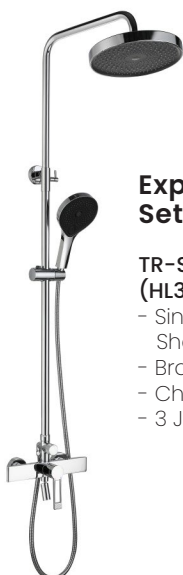

Expose Shower Set

- TR-SH-EBS-08040 (EBS8004)**
 - Single Lever Exposed Shower Mixer Set
 - Brass
 - Antique Copper Finishing
 - Single Jet Function

Exposed Shower Bar Set - Chrome

- TR-SH-EBS-15102-CH (HL3031)**
 - Single Lever Exposed Shower Mixer Set
 - Brass
 - Chrome Finishing
 - 4 Jets Function

EXPOSED SHOWER BAR SET COLLECTION

Exposed Shower Bar Set - Chrome

TR-SH-EBS-15103-CH
(HL3033)

- Single Lever Exposed Shower Mixer Set
- Brass
- Chrome Finishing
- 3 Jets Function

Exposed Shower Bar Set - Chrome