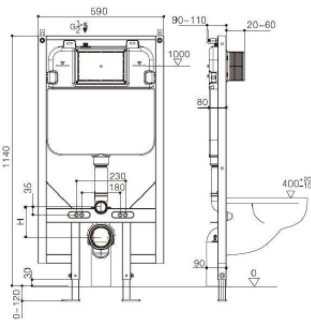

Concealed Cistern

SERIES

Concealed Cistern c/w Button Panel & Frame

590 x 1140 x 110mm
Black Matte

LC-SYW-CT-12668-BM