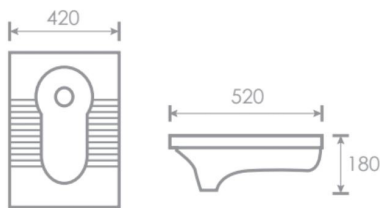

P-180MM (7")

LC-SYW-CCS-09343-WW / SIMPLYFY-P-1062

S-250MM (10")

LC-SYW-CCS-07934-WW / SIMPLYFY-CCS-1062

GREGG

L670 x W370 x H790mm

Washdown Flushing

S-250MM (10")

LC-SYW-CCS-12660-WW /GREGG-CCS

ASPIRE

L645 x W360 x H860mm
Washdown Flushing

P-180MM (7")

LC-SYW-CCS-10878-WW / ASPIRE-P

LOVELL

L610 x W370 x H800mm
Washdown Flushing

P-180MM (7")

LC-SYW-CCS-10053-WW /LOVELL-P

Squatting

WC SERIES

Squatting Pan

L420 x W520 x H180mm

White

Ceramic

LC-SYW-SQ-07727-WW / LC7022

Urinal

WC SERIES

Urinal Bowl with Sensor

L430 x W340 x H980mm

White

Ceramic

LC-SYW-UR-08209-WW / U06

TORA®