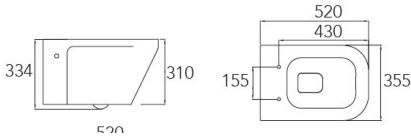

L670 x W400 x H730mm

Rimless

S-200MM (8")

LC-SYW-OPS-12606-WW / LUDO-S200-WW

S-250MM (10")

LC-SYW-OPS-12605-WW / LUDO-S250-WW

LUDO

L670 x W400 x H730mm

Washdown Flushing

P-180MM (7")

LC-SYW-OPS-09345-WW / DUROC-P

Back
To Wall

PIDE

L590 x W395 x H320mm

Washdown Flushing

P-180MM (7")

LC-SYW-CCS-11791-WW / PIDE-CCS

Where Great Plan Comes to mind

TORA®

Collection 2022

Moov

WC Complete Set - White

L520 x W355 x H310mm
Washdown Flushing

P-180MM (7")

MV-SYW-CCS-12401-WW

WC Complete Set - White

L570 x W350 x H330mm
Washdown Flushing

P-180MM (7")

LC-SYW-CCS-08203-WW /WT02

WC Complete Set - White

L570 x W380 x H400mm
Washdown Flushing

P-180MM (7")