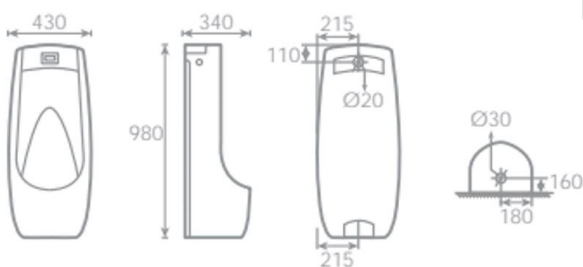

LC-SYW-CCS-12660-WW /GREGG-CCS

ASPIRE

L645 x W360 x H860mm
Washdown Flushing

P-180MM (7")

LC-SYW-CCS-10878-WW / ASPIRE-P

LOVELL

L610 x W370 x H800mm
Washdown Flushing

P-180MM (7")

LC-SYW-CCS-10053-WW /LOVELL-P

Squatting

WC SERIES

Squatting Pan

L420 x W520 x H180mm

White

Ceramic

LC-SYW-SQ-07727-WW / LC7022

Urinal

WC SERIES

Urinal Bowl with Sensor

L430 x W340 x H980mm

White

Ceramic

LC-SYW-UR-08209-WW / U06

TORA®