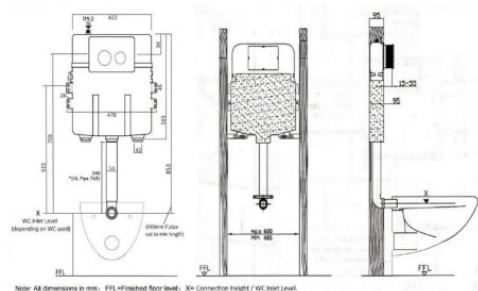

Concealed Cistern c/w Button Panel

WS-SYW-CT-09166 / WY103