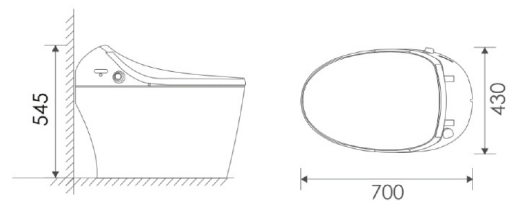

Auto WC - White

L700 x W430 x H545mm

Siphonic Flush

S-305MM

MV-SYW-CCS-12727-WW / B1886GW

Auto
Sensor

Feminine
Wash

Hip Wash

Seat
Heating

Auto
Flushing