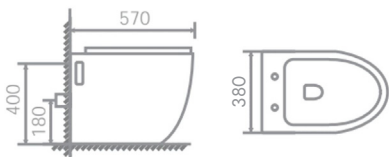

MV-SYW-CCS-12401-WW

WC Complete Set - White

L570 x W350 x H330mm
Washdown Flushing

P-180MM (7")

LC-SYW-CCS-08203-WW /WT02

WC Complete Set - White

L570 x W380 x H400mm
Washdown Flushing

P-180MM (7")

LC-SYW-CCS-08202-WW / WT01

Concealed Cistern

SERIES

Concealed Cistern c/w Button Panel & Frame

590 x 1140 x 110mm
Black Matte

LC-SYW-CT-12668-BM

Note: All dimensions in mm. FFL=Finished floor level. X= Connection height / WC start Level.