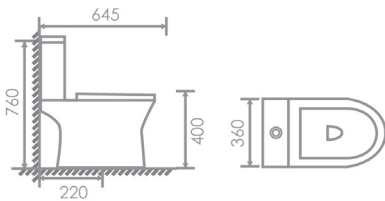

S-250MM (10")

LC-SYW-CCS-12581-WW / CARTA-CCS

LUMIO

L700 x W380 x H790mm

Washdown Flushing

P-180MM (7")

LC-SYW-CCS-09337-WW / LUMIO-P-180MM

S-250MM (10")

● **LC-SYW-CCS-07331-WW** / LUMIO-S-250MM

XELYNE

L665 x W357 x H725mm

Washdown Flushing

S-250MM (10")

LC-SYW-CCS-11163-WW / XELYNE-S250

P-180MM (7")

LC-SYW-CCS-11309-WW / XELYNE-P

MESEO

L645 x W360 x H760mm

Rimless

S-220MM (8 1/2")

LC-SYW-CCS-11168-WW / MESEO-S

SIMPLYFY

L660 x W360 x H760mm

Washdown Flushing