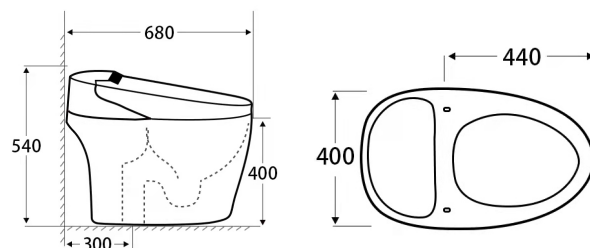

REAL-TIME STATUS AT A GLANCE

Real-time viewing of water temperature and seat temperature with overcooling and overheating avoided.

Fully Auto SMART Water Closet

L680 X W400 X H540MM

S-300MM

MV-SYW-CCS-15290-WW / YT-N73A-C-3

le **Celebrity**

**ONE
PIECE**

WC SERIES

ZEN

L700 x W380 x H800mm
Washdown Flushing

S-250MM (10")

LC-SYW-OPS-07690-WW / ZEN-S250-WW

S-300MM (12")

LC-SYW-OPS-09690-WW / ZEN-S300-WW

VIVO

L680 x W390 x H790mm
Washdown Flushing

S-250MM (10")

LC-SYW-OPS-07494-WW / VIVO-S

P-180MM (7")

LC-SYW-OPS-09819-WW / VIVO-P

ACME

L680 x W380 x H765mm
Washdown Flushing

S-150MM (6")

LC-SYW-OPS-11960-WW / ACME(S150)

L680 x W380 x H765mm
S-220MM (8 1/2")

LC-SYW-OPS-11956-WW / ACME(S220)

MATRIX

L680 x W370 x H835mm

Washdown Flushing