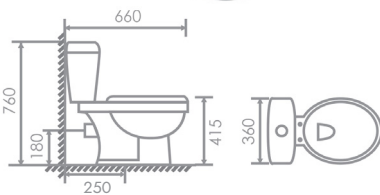

● **LC-SYW-CCS-07331-WW** / LUMIO-S-250MM

XELYNE

L665 x W357 x H725mm

Washdown Flushing

S-250MM (10")

LC-SYW-CCS-11163-WW / XELYNE-S250

P-180MM (7")

LC-SYW-CCS-11309-WW / XELYNE-P

MESEO

L645 x W360 x H760mm

Rimless

S-220MM (8 1/2")

LC-SYW-CCS-11168-WW / MESEO-S

SIMPLYFY

L660 x W360 x H760mm

Washdown Flushing

P-180MM (7")

LC-SYW-CCS-09343-WW / SIMPLYFY-P-1062

S-250MM (10")

LC-SYW-CCS-07934-WW / SIMPLYFY-CCS-1062

GREGG

L670 x W370 x H790mm

Washdown Flushing

S-250MM (10")