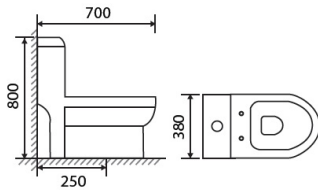

REAL-TIME STATUS AT A GLANCE

Real-time viewing of water temperature and seat temperature with overcooling and overheating avoided.

Fully Auto SMART Water Closet

L680 X W400 X H540MM

S-300MM

MV-SYW-CCS-15290-WW / YT-N73A-C-3

le **Celebrity**

**ONE
PIECE**

WC SERIES

ZEN

L700 x W380 x H800mm
Washdown Flushing

S-250MM (10")

LC-SYW-OPS-07690-WW / ZEN-S250-WW

S-300MM (12")

LC-SYW-OPS-09690-WW / ZEN-S300-WW

VIVO

L680 x W390 x H790mm
Washdown Flushing

S-250MM (10")

LC-SYW-OPS-07494-WW / VIVO-S

P-180MM (7")

LC-SYW-OPS-09819-WW / VIVO-P

ACME

L680 x W380 x H765mm
Washdown Flushing

S-150MM (6")

LC-SYW-OPS-11960-WW / ACME(S150)

L680 x W380 x H765mm
S-220MM (8 1/2")

LC-SYW-OPS-11956-WW / ACME(S220)

MATRIX

L680 x W370 x H835mm

Washdown Flushing