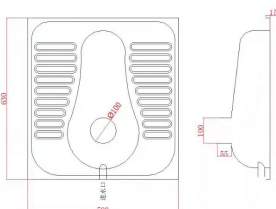

SUS304 Squatting Pan

L630 X W590 X H215mm
Stainless Steel

Polish

TR-SYW-SQ-15257-PL / 6539