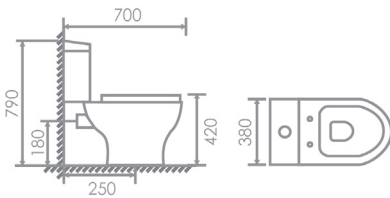

S-250MM (10")

LC-SYW-CCS-12581-WW / CARTA-CCS

LUMIO

L700 x W380 x H790mm

Washdown Flushing

P-180MM (7")

LC-SYW-CCS-09337-WW / LUMIO-P-180MM

S-250MM (10")

● **LC-SYW-CCS-07331-WW** / LUMIO-S-250MM

XELYNE

L665 x W357 x H725mm

Washdown Flushing

S-250MM (10")

LC-SYW-CCS-11163-WW / XELYNE-S250

P-180MM (7")

LC-SYW-CCS-11309-WW / XELYNE-P