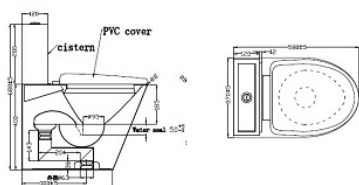

TORA®

SUS304 Stainless Steel

WC SERIES

SUS304 Closed- Coupled WC Complete Set

L580 x W370 x H670mm

Siphonic Flushing

S-Trap 300mm (Satin)

TR-SYW-OPS-09949-ST /GK6100