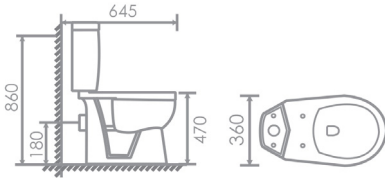

P-180MM (7")

LC-SYW-CCS-09343-WW / SIMPLYFY-P-1062

S-250MM (10")

LC-SYW-CCS-07934-WW / SIMPLYFY-CCS-1062

GREGG

L670 x W370 x H790mm

Washdown Flushing

S-250MM (10")

LC-SYW-CCS-12660-WW /GREGG-CCS

ASPIRE

L645 x W360 x H860mm
Washdown Flushing

P-180MM (7")

LC-SYW-CCS-10878-WW / ASPIRE-P

LOVELL

L610 x W370 x H800mm
Washdown Flushing

P-180MM (7")

LC-SYW-CCS-10053-WW /LOVELL-P

Squatting

WC SERIES

Squatting Pan

L420 x W520 x H180mm

White

Ceramic

LC-SYW-SQ-07727-WW / LC7022