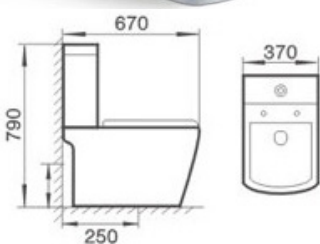

● **LC-SYW-CCS-07331-WW** / LUMIO-S-250MM

XELYNE

L665 x W357 x H725mm

Washdown Flushing

S-250MM (10")

LC-SYW-CCS-11163-WW / XELYNE-S250

P-180MM (7")

LC-SYW-CCS-11309-WW / XELYNE-P

MESEO

L645 x W360 x H760mm

Rimless

S-220MM (8 1/2")

LC-SYW-CCS-11168-WW / MESEO-S

SIMPLYFY

L660 x W360 x H760mm

Washdown Flushing

P-180MM (7")

LC-SYW-CCS-09343-WW / SIMPLYFY-P-1062

S-250MM (10")

LC-SYW-CCS-07934-WW / SIMPLYFY-CCS-1062

GREGG

L670 x W370 x H790mm

Washdown Flushing

S-250MM (10")

LC-SYW-CCS-12660-WW /GREGG-CCS

ASPIRE

L645 x W360 x H860mm
Washdown Flushing

P-180MM (7")

LC-SYW-CCS-10878-WW / ASPIRE-P

LOVELL

L610 x W370 x H800mm
Washdown Flushing

P-180MM (7")