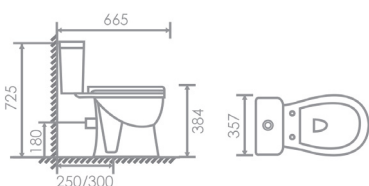

S-250MM (10")

LC-SYW-CCS-12581-WW / CARTA-CCS

LUMIO

L700 x W380 x H790mm

Washdown Flushing

P-180MM (7")

LC-SYW-CCS-09337-WW / LUMIO-P-180MM

S-250MM (10")

● **LC-SYW-CCS-07331-WW** / LUMIO-S-250MM

XELYNE

L665 x W357 x H725mm

Washdown Flushing

S-250MM (10")

LC-SYW-CCS-11163-WW / XELYNE-S250

P-180MM (7")

LC-SYW-CCS-11309-WW / XELYNE-P

MESEO

L645 x W360 x H760mm

Rimless

S-220MM (8 1/2")

LC-SYW-CCS-11168-WW / MESEO-S

SIMPLYFY

L660 x W360 x H760mm

Washdown Flushing