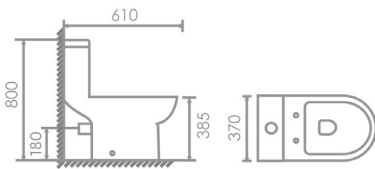

P-180MM (7")

LC-SYW-CCS-09343-WW / SIMPLYFY-P-1062

S-250MM (10")

LC-SYW-CCS-07934-WW / SIMPLYFY-CCS-1062

GREGG

L670 x W370 x H790mm

Washdown Flushing

S-250MM (10")

LC-SYW-CCS-12660-WW /GREGG-CCS

ASPIRE

L645 x W360 x H860mm
Washdown Flushing

P-180MM (7")

LC-SYW-CCS-10878-WW / ASPIRE-P

LOVELL

L610 x W370 x H800mm
Washdown Flushing

P-180MM (7")

LC-SYW-CCS-10053-WW /LOVELL-P

Squatting

WC SERIES

Squatting Pan

L420 x W520 x H180mm

White

Ceramic

LC-SYW-SQ-07727-WW / LC7022