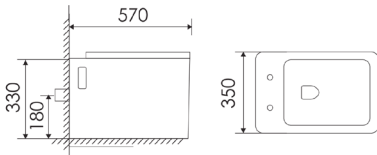

MV-SYW-CCS-12401-WW

WC Complete Set - White

L570 x W350 x H330mm
Washdown Flushing

P-180MM (7")

LC-SYW-CCS-08203-WW /WT02

WC Complete Set - White

L570 x W380 x H400mm
Washdown Flushing

P-180MM (7")

LC-SYW-CCS-08202-WW / WT01

Concealed Cistern

SERIES

Concealed Cistern c/w Button Panel & Frame

590 x 1140 x 110mm
Black Matte

LC-SYW-CT-12668-BM

Note: All dimensions in mm. FFL=Finished floor level. X= Connection height / WC start Level.