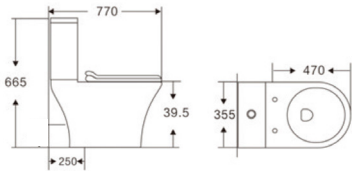

LC-SYW-CCS-08202-WW / WT01

Concealed Cistern

SERIES

Concealed Cistern c/w Button Panel & Frame

590 x 1140 x 110mm
Black Matte

LC-SYW-CT-12668-BM

Note: All dimensions in mm. FFL=Finished floor level. X= Connection height / WC start Level.

Concealed Cistern c/w Button Panel

WS-SYW-CT-09166 / WY103

TORA®

Two Piece

WC SERIES

CARTA - Closed Couple WC Set

L665 x W345 x H770mm

Rimless

S-250MM (10")

LC-SYW-CCS-12581-WW / CARTA-CCS

LUMIO

L700 x W380 x H790mm

Washdown Flushing

P-180MM (7")

LC-SYW-CCS-09337-WW / LUMIO-P-180MM

S-250MM (10")

● **LC-SYW-CCS-07331-WW** / LUMIO-S-250MM

XELYNE

L665 x W357 x H725mm

Washdown Flushing

S-250MM (10")

LC-SYW-CCS-11163-WW / XELYNE-S250

P-180MM (7")

LC-SYW-CCS-11309-WW / XELYNE-P