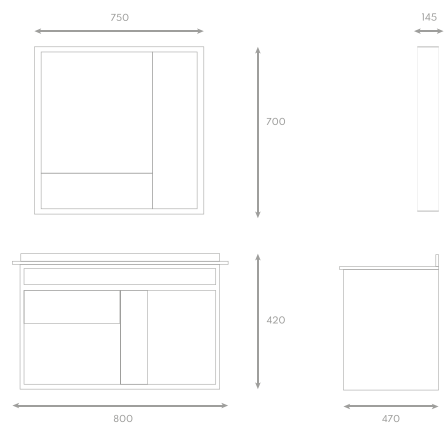

Main Basin Cabinet Set (L1500mm)

L1500 x W130 x H750 mm (mirror cabinet)

L1500 x W560mm x H850mm (cabinet)

TR-BBC-MNC-15072 / 15072-MNC

Basin with Sintered Stone Top BO-15073 / 15072-BO

Main Cabinet Only MCO-15074 / 15072-MCO

SUS304 Main Basin Cabinet (L600mm)

L550 x W145 x H700mm (mirror)
L600 x W470 x H420mm (cabinet)

TR-BBC-MNC-14580 /8030A-MNC

- | | | | |
|-------------------|-----------|---|-----------|
| Basin Only | BO-14582 | / | 8030A-BO |
| Main Cabinet Only | MCO-14581 | / | 8030A-MCO |
| Stainless Steel | MC-14583 | / | 8030A-MC |
| Mirror Cabinet | | | |

SUS304 Main Basin Cabinet (L800mm)

L750 X W145 X H700mm (mirror)
 L800 X W470 X H420mm (cabinet)

TR-BBC-MNC-14599 /8028A-MNC

Basin Only BO-14543 / 8037A/ 8028A-BO

SUS304 Main Cabinet only MCO-14597 / 8028A-MCO

Stainless Steel Mirror Cabinet MC-14601 / 8028A-MC

SUS304 Main Basin Cabinet (L800mm)

L750 x W145 x H700mm (mirror)
L800 x W470 x H470mm (cabinet)

TR-BBC-MNC-14576 / 0810 (8029B)

Basin only BO-14551 / 8003B/8029B-BO