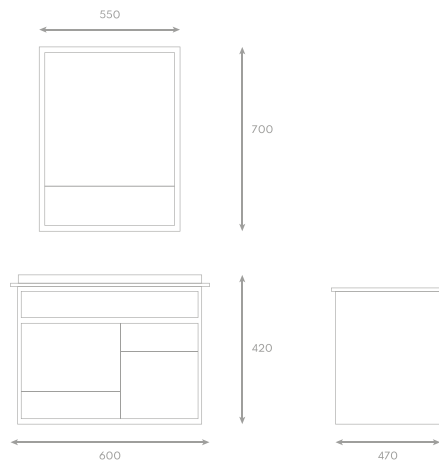

SUS304 Main Basin Cabinet (L800mm)

L750 x W145 x H700mm (mirror)
 L800 X W470 x H420mm (cabinet)

TR-BBC-MNC-14541 / 8037A-MNC

Basin Only	BO-14543	/	8037A-BO
Main Cabinet Only	MCO-14542	/	8037A-MCO
SUS304 Mirror Cabinet	MC-14545	/	8037A-MC

SUS304 Main Basin Cabinet (L600mm)

L550 x W145 x H700 mm (mirror)
L600 x W470 x H470mm (cabinet)

TR-BBC-MNC-14561 /1250 (8022B)

Basin Only	BO-14563	/	8022B-BO
Main Cabinet Only	MCO-14562	/	8022-MCO
Stainless Steel	MC-14564	/	8022-MC
Mirror Cabinet			

SUS304 Main Basin Cabinet (L600mm)

L550 x W145 x H700mm (mirror)
 L600 x W470 x H420mm (cabinet)

TR-BBC-MNC-14565 / 8022A-MNC

- | | | | |
|-------------------|-----------|---|----------|
| Basin only | BO-14567 | / | 8022A-BO |
| SUS304 | MCO-14562 | / | 8022-MCO |
| Main Cabinet Only | MC-14564 | / | 8022-MC |
| SUS304 | | | |
| Mirror Cabinet | | | |

SUS304 Main Basin Cabinet (L800mm)

L750 x W145 x H700mm (mirror)
L800 x W470 x H420mm (cabinet)

TR-BBC-MNC-14557 / 8019A-MNC

Basin Only	BO-14559	/	8019A-BO
Main Cabinet Only	MCO-14558	/	8019A-MCO
SUS304	MC-14560	/	8019A-MC
Mirror Cabinet			