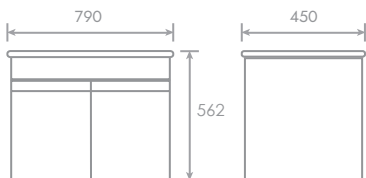

TR-BBC-MNC-09656

Basin Only BO-09657 / 09656, 09659-BO
Main Cabinet Only MCO-09658 / 09656-MCO