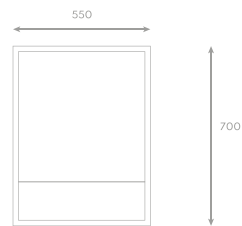

Main Basin Cabinet Set (L1500mm)

L1500 x W130 x H750 mm (mirror cabinet)

L1500 x W560mm x H850mm (cabinet)

TR-BBC-MNC-15072 / 15072-MNC

Basin with Sintered Stone Top BO-15073 / 15072-BO

Main Cabinet Only MCO-15074 / 15072-MCO

Main Basin Cabinet Set (L900mm)

Ceramic Basin With Overow

W900 x H1050mm (mirror)
L900 x W490 x H500mm (cabinet)

TR-BBC-MNC-14909 / 8042-MNC

Basin Only	BO-14911	/	8042-BO
Main Cabinet Only	MCO-14910	/	8042-MCO
Mirror Black Shelf	MR-14912	/	8042-MR

SUS304 Main Basin Cabinet (L600mm)

L550 x W145 x H700mm (mirror)
L600 X W470 x H470mm (cabinet)

TR-BBC-MNC-14572 /1250 (8038B)

Basin Only BO-14574 / 8038B-BO
Main Cabinet Only MCO-14573 / 8038B-MCO
Stainless Steel MC-14538 / 8038-MC
Mirror Cabinet