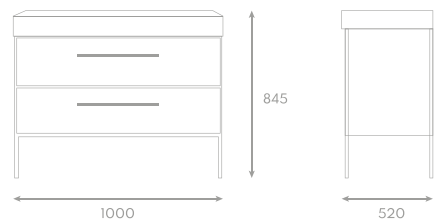

Main Basin Cabinet Set (L1500mm)

L1500 x W130 x H750 mm (mirror cabinet)

L1500 x W560mm x H850mm (cabinet)

TR-BBC-MNC-15072 / 15072-MNC

Basin with Sintered Stone Top BO-15073 / 15072-BO

Main Cabinet Only MCO-15074 / 15072-MCO

Mirror Cabinet MC-15075 / 15072-MC

Stainless Steel Main Basin Cabinet Set (L1000mm)

L950 x W130 x H800mm (mirror)
 L1000 x W520 x H845mm (cabinet)

TR-BBC-MNC-15050 / 15050-MNC

Basin with Waste Only	BO-15051	/	15050-BO
Main Cabinet Only	MCO-15052	/	15050-MCO
Mirror Cabinet	MC-15053	/	15050-MC

Main Basin Cabinet Set (L900mm)

Ceramic Basin With Overow

W900 x H1050mm (mirror)
L900 x W490 x H500mm (cabinet)

TR-BBC-MNC-14909 / 8042-MNC

Basin Only	BO-14911	/	8042-BO
Main Cabinet Only	MCO-14910	/	8042-MCO
Mirror Black Shelf	MR-14912	/	8042-MR

SUS304 Main Basin Cabinet (L600mm)

L550 x W145 x H700mm (mirror)
L600 X W470 x H470mm (cabinet)

TR-BBC-MNC-14572 /1250 (8038B)

Basin Only BO-14574 / 8038B-BO
Main Cabinet Only MCO-14573 / 8038B-MCO
Stainless Steel MC-14538 / 8038-MC
Mirror Cabinet