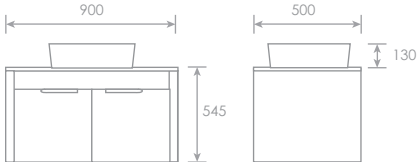

Stainless Steel Main Basin Cabinet Set (L800mm)

L800 x W140 x H700 mm (mirror)
L800 x W520 x H600mm (cabinet)

TR-BBC-MNC-15491 / 15491-MNC

Basin Only BO-15493 / 15491-BO
Main Cabinet Only MCO-15492 / 15491-MCO
Stainless Steel MC-15494 / 15491-MC
Mirror Cabinet

TORA®

**BEST
STORAGE
CABINETS**

Double Layer SUS304 Main Basin Cabinet

With Aluminium Build In Handle Glass Door c/w Ceramic Basin and Marble Top

L900 x W500 x H545mm
D130mm

TR-BBC-MNC-11472

Basin Only	BO-11473	/	11472-BO
Main Cabinet Only	MCO-11474	/	11472-MCO
Marble Top (White)	TT-12947-WW	/	11472-TT