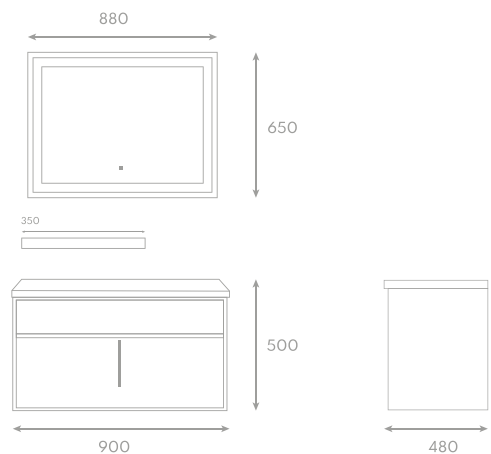

TORA®

BASIN CABINET

CONTENTS

- 02 Introduction
- 05 Contents
- 06 New Arrival
- 30 Best Storage Cabinet
- 38 Designer Series
- 39 Laundry Basin

TORA®

**NEW
ARRIVAL**

Main Basin Cabinet (L900mm)

W880 x H650mm (mirror)
 L900 x W480 x H500mm (cabinet)
 350 x 130mm (shelf)

Main Basin Cabinet Set (L1500mm)

L1500 x W130 x H750 mm (mirror cabinet)

L1500 x W560mm x H850mm (cabinet)

TR-BBC-MNC-15072 / 15072-MNC

Basin with Sintered Stone Top BO-15073 / 15072-BO

Main Cabinet Only MCO-15074 / 15072-MCO