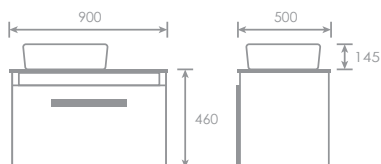

Basin Only	BO-08593	/	JG1045-BO
Main Cabinet Only	MCO-08594	/	JG1045-MCO
Glass Top (Black)	TT-12915	/	JG1045-TT