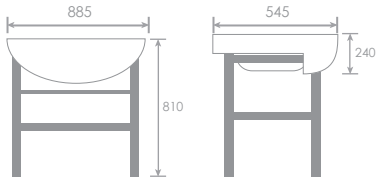

Laundry Basin Complete Set

Ceramic Clothes Washing Basin c/w SUS 304 Stainless Steel Rack Complete Set With Overflow
L885 x W545 x H810 x D240mm

WJA-BBC-MNC-01525 / WJA3360-MNC

Laundry Basin Only BO-01955 / WJA3360-BO
S/S Rack Only MCO-03713 / WJA3360