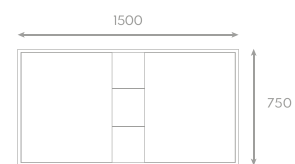

Main Basin Cabinet Set (L1500mm)

L1500 x W130 x H750 mm (mirror cabinet)

L1500 x W560mm x H850mm (cabinet)

TR-BBC-MNC-15072 / 15072-MNC

Basin with Sintered Stone Top BO-15073 / 15072-BO

Main Cabinet Only MCO-15074 / 15072-MCO

Mirror Cabinet MC-15075 / 15072-MC