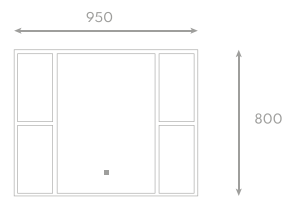

TORA®

BASIN CABINET

CONTENTS

- 02 Introduction
- 05 Contents
- 06 New Arrival
- 30 Best Storage Cabinet
- 38 Designer Series
- 39 Laundry Basin

TORA®

**NEW
ARRIVAL**

Main Basin Cabinet (L900mm)

W880 x H650mm (mirror)
 L900 x W480 x H500mm (cabinet)
 350 x 130mm (shelf)

Main Basin Cabinet Set (L1500mm)

L1500 x W130 x H750 mm (mirror cabinet)

L1500 x W560mm x H850mm (cabinet)

TR-BBC-MNC-15072 / 15072-MNC

Basin with Sintered Stone Top BO-15073 / 15072-BO

Main Cabinet Only MCO-15074 / 15072-MCO

Mirror Cabinet MC-15075 / 15072-MC

Stainless Steel Main Basin Cabinet Set (L1000mm)

L950 x W130 x H800mm (mirror)
 L1000 x W520 x H845mm (cabinet)

TR-BBC-MNC-15050 / 15050-MNC

Basin with Waste Only	BO-15051	/	15050-BO
Main Cabinet Only	MCO-15052	/	15050-MCO
Mirror Cabinet	MC-15053	/	15050-MC

Main Basin Cabinet Set (L900mm)

Ceramic Basin With Overow

W900 x H1050mm (mirror)
L900 x W490 x H500mm (cabinet)

TR-BBC-MNC-14909 / 8042-MNC

Basin Only	BO-14911	/	8042-BO
Main Cabinet Only	MCO-14910	/	8042-MCO
Mirror Black Shelf	MR-14912	/	8042-MR