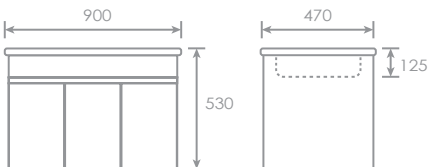

Triple Door Silver Grey S/Steel Basin Cabinet

Build in Handle Door c/w Ceramic Overflow Basin

L900 x W470 x H530 x D125mm

TR-BBC-MNC-11355 / 11355-MNC

Basin Only   BO-08847   /   08846,11353,11355-BO
Main Cabinet Only   MCO-11356   /   11355-MCO