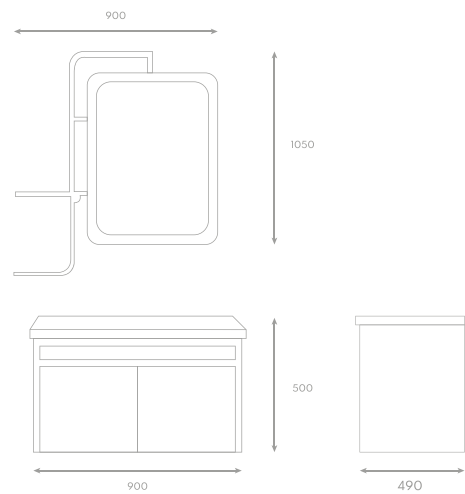

Main Basin Cabinet Set (L1500mm)

L1500 x W130 x H750 mm (mirror cabinet)

L1500 x W560mm x H850mm (cabinet)

TR-BBC-MNC-15072 / 15072-MNC

Basin with Sintered Stone Top BO-15073 / 15072-BO

Main Cabinet Only MCO-15074 / 15072-MCO

Mirror Cabinet MC-15075 / 15072-MC

Stainless Steel Main Basin Cabinet Set (L1000mm)

L950 x W130 x H800mm (mirror)
 L1000 x W520 x H845mm (cabinet)

TR-BBC-MNC-15050 / 15050-MNC

Basin with Waste Only	BO-15051	/	15050-BO
Main Cabinet Only	MCO-15052	/	15050-MCO
Mirror Cabinet	MC-15053	/	15050-MC

Main Basin Cabinet Set (L900mm)

Ceramic Basin With Overow

W900 x H1050mm (mirror)
L900 x W490 x H500mm (cabinet)

TR-BBC-MNC-14909 / 8042-MNC

Basin Only	BO-14911	/	8042-BO
Main Cabinet Only	MCO-14910	/	8042-MCO
Mirror Black Shelf	MR-14912	/	8042-MR

SUS304 Main Basin Cabinet (L600mm)

L550 x W145 x H700mm (mirror)
L600 X W470 x H470mm (cabinet)

TR-BBC-MNC-14572 /1250 (8038B)

Basin Only BO-14574 / 8038B-BO
Main Cabinet Only MCO-14573 / 8038B-MCO
Stainless Steel MC-14538 / 8038-MC
Mirror Cabinet