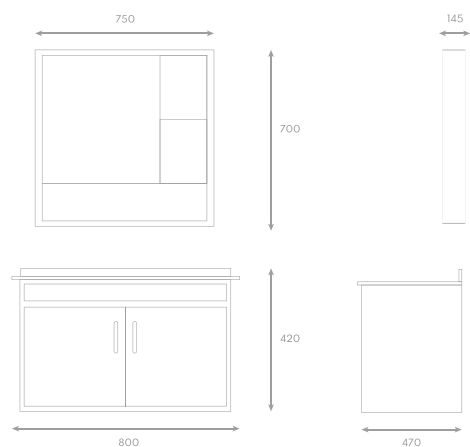

TR-BBC-MNC-14596 / 8003A-MNC

Basin only	BO-14598	/	8003A-BO
SUS304	MCO-14591	/	8003-MCO
Main Cabinet Only			
SUS304	MC-14552	/	8003-MC
Mirror Cabinet