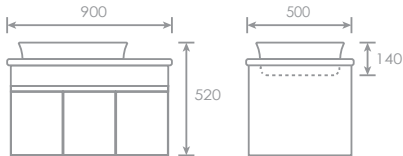

Basin Only	BO-11295	/	11297,11294-BO
Main Cabinet Only	MCO-11299	/	11297-MCO
Marble Top(White)	TT-12951-WW	/	11297-TT