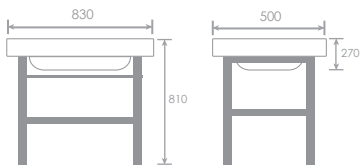

PP Material Basin and S/Steel Cabinet

Ceramic Clothes Washing Basin c/w SUS 304 Stainless Steel Rack Complete Set

L830 x W500 x H810 x D270mm

TR-BBC-MNC-01527 / WJA3369-MNC

Laundry Basin Only BO-01957 / WJA3369-BO
S/S Rack Only MCO-03714 / WJA3369