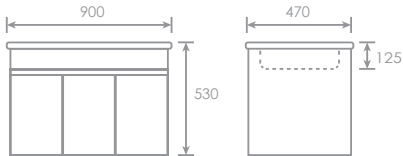

Triple Door White S/Steel Basin Cabinet

Ceramic Basin with overflow

L900 x W470 x H530 x D125mm

TR-BBC-MNC-11353 / 11353-MNC

Basin Only   BO-08847   /   08846,11353,11355-BO
Main Cabinet Only   MCO-11354   /   11353-MCO