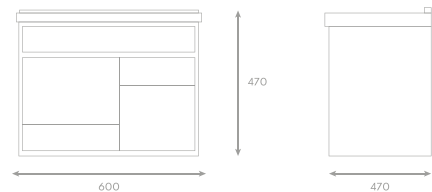

SUS304 Main Basin Cabinet (L600mm)

L550 x W145 x H700mm (mirror)
L600 X W470 x H470mm (cabinet)

TR-BBC-MNC-14572 /1250 (8038B)

Basin Only BO-14574 / 8038B-BO
Main Cabinet Only MCO-14573 / 8038B-MCO
Stainless Steel MC-14538 / 8038-MC
Mirror Cabinet