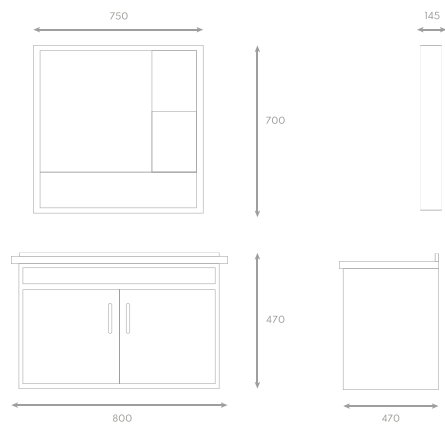

Main Basin Cabinet Set (L1500mm)

L1500 x W130 x H750 mm (mirror cabinet)

L1500 x W560mm x H850mm (cabinet)

TR-BBC-MNC-15072 / 15072-MNC

Basin with Sintered Stone Top BO-15073 / 15072-BO

Main Cabinet Only MCO-15074 / 15072-MCO

Basin only	BO-14555	/	8005B-BO
SUS304	MCO-14554	/	8005B-MCO
Main Cabinet Only	MC-14556	/	8005B-MC
SUS304			
Mirror Cabinet			

SUS304 Main Basin Cabinet (L800mm)

L750 X W145 X H700mm (mirror)
L800 X W470 X H420mm (cabinet)

SUS304 Main Basin Cabinet (L800mm)

L750 x W145 x H700 mm (mirror)
 L800 x W470 x H470mm (cabinet)

TR-BBC-MNC-14549 / 0810 (8003B)

Basin only	BO-14551	/	8003B-BO
SUS304	MCO-14591	/	8003-MCO
Main Cabinet Only	MC-14552	/	8003-MC
SUS304			
Mirror Cabinet			

Stainless Steel Main Basin Cabinet Set (L800mm)

L800 x W140 x H700 mm (mirror)
L800 x W520 x H600mm (cabinet)

TR-BBC-MNC-15491 / 15491-MNC

Basin Only BO-15493 / 15491-BO
Main Cabinet Only MCO-15492 / 15491-MCO
Stainless Steel MC-15494 / 15491-MC
Mirror Cabinet