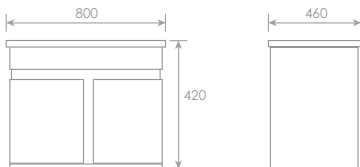

Basin Only	BO-11343	/	11342, 11382
Main Cabinet Only	MCO-11344	/	11342-MCO