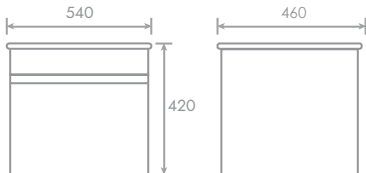

TR-BBC-MNC-15565 / 15565-MNC

Basin Only BO-15566 / 15565-BO
Main Cabinet Only MCO-15567 / 15565-MCO