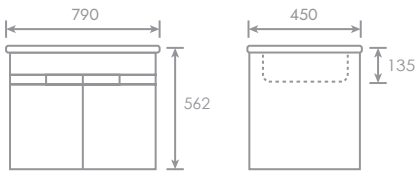

TR-BBC-MNC-09659 / 09659-MNC

Basin Only BO-09657 / 09656, 09659 - BO
Main Cabinet Only MCO-09660 / 09659-MCO