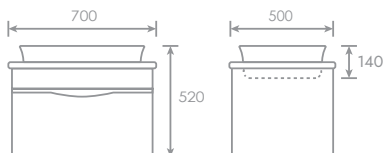

Double Layer SUS304 Stainless Steel Basin Cabinet

Built in Double Drawer with SUS304 S/Steel Handle c/w Ceramic Basin and Marble Top

L700 x W500 x H520 x D140mm

TR-BBC-MNC-11294 / 11294-MNC

Basin Only BO-11295 / 11297, 11294-BO
Main Cabinet Only MCO-11296 / 11294-MCO
Marble Top(White) TT-12936 / 11294-TT