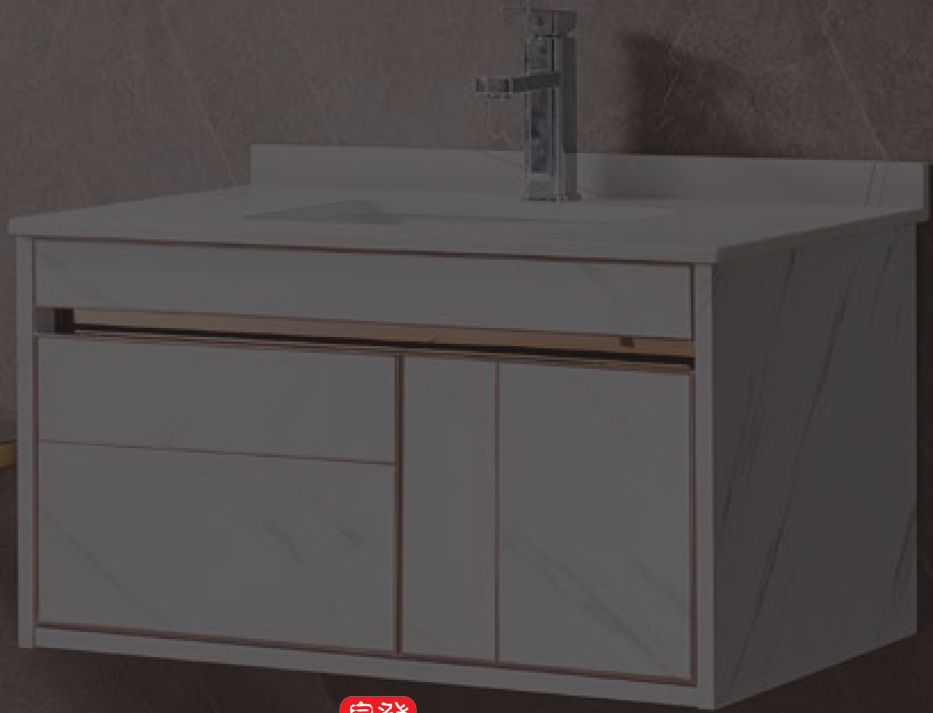

We reserves the right to change the specifications and designs and list price at anytime without notice. All measurements are indicative only, factory confirmation is therefore recommended before plumbing works. Due to the limitations of the printing process, colour of the actual product may differ slightly from those in the catalogue.