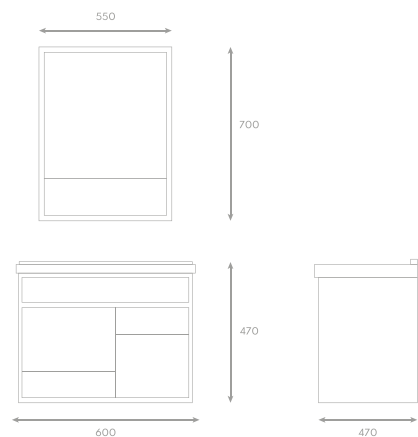

Main Basin Cabinet Set (L1500mm)

L1500 x W130 x H750 mm (mirror cabinet)

L1500 x W560mm x H850mm (cabinet)

TR-BBC-MNC-15072 / 15072-MNC

Basin with Sintered Stone Top BO-15073 / 15072-BO

Main Cabinet Only MCO-15074 / 15072-MCO

Stainless Steel Mirror Cabinet MC-14601 / 8028A-MC

SUS304 Main Basin Cabinet (L800mm)

L750 x W145 x H700mm (mirror)
L800 x W470 x H470mm (cabinet)

TR-BBC-MNC-14576 / 0810 (8029B)

Basin only BO-14551 / 8003B/8029B-BO

SUS304 Main Cabinet Only MCO-14577 / 8029B-MCO

SUS304 Mirror Cabinet MC-14579 / 8029B-MC

SUS304 Main Basin Cabinet (L600mm)

L550 x W145 x H700 mm (mirror)
 L600 x W470 x H470mm (cabinet)

TR-BBC-MNC-14553 / 1250 (8005B)

Basin only	BO-14555	/	8005B-BO
SUS304	MCO-14554	/	8005B-MCO
Main Cabinet Only	MC-14556	/	8005B-MC
SUS304			
Mirror Cabinet			

SUS304 Main Basin Cabinet (L800mm)

L750 X W145 X H700mm (mirror)
L800 X W470 X H420mm (cabinet)