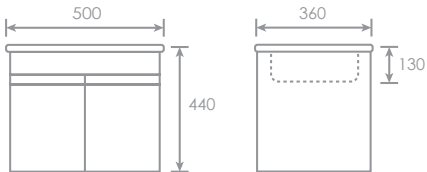

TR-BBC-MNC-09455 / 09455-MNC

Basin Only BO-09520 / 09519, 09455, 09458-BO
Main Cabinet Only MCO-09457 / 09455-MCO