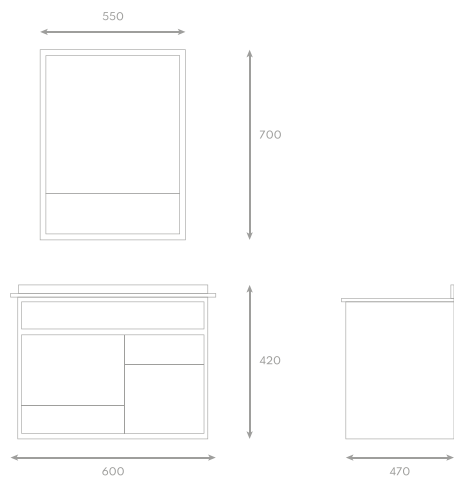

Main Basin Cabinet Set (L1500mm)

L1500 x W130 x H750 mm (mirror cabinet)

L1500 x W560mm x H850mm (cabinet)

TR-BBC-MNC-15072 / 15072-MNC

Basin with Sintered Stone Top BO-15073 / 15072-BO

Main Cabinet Only MCO-15074 / 15072-MCO

SUS304 Main Basin Cabinet (L800mm)

L750 x W145 x H700mm (mirror)
L800 x W470 x H420mm (cabinet)

TR-BBC-MNC-14557 / 8019A-MNC

Basin Only	BO-14559	/	8019A-BO
Main Cabinet Only	MCO-14558	/	8019A-MCO
SUS304	MC-14560	/	8019A-MC
Mirror Cabinet			

SUS304 Main Basin Cabinet (L500mm)

L400 x W145 x H700mm (mirror)
L500 x W300 x H470mm (cabinet)

TR-BBC-MNC-14568 /1048 (8024)

Basin only	BO-14570	/	8024-BO
SUS304			
Main Cabinet Only	MCO-14569	/	8024-MCO
SUS304			
Mirror Cabinet	MC-14571	/	8024-MC

SUS304 Main Basin Cabinet (L600mm)

L550 x W145 x H700mm (mirror)
L600 x W470 x H420mm (cabinet)

TR-BBC-MNC-14580 /8030A-MNC

- | | | | |
|-------------------|-----------|---|-----------|
| Basin Only | BO-14582 | / | 8030A-BO |
| Main Cabinet Only | MCO-14581 | / | 8030A-MCO |
| Stainless Steel | MC-14583 | / | 8030A-MC |
| Mirror Cabinet | | | |