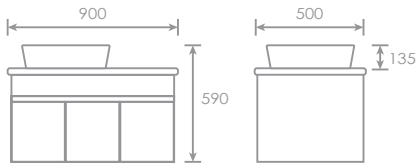

Main Basin Cabinet Set

L900 x W500 x H590 x D135mm

TR-BBC-MNC-11263