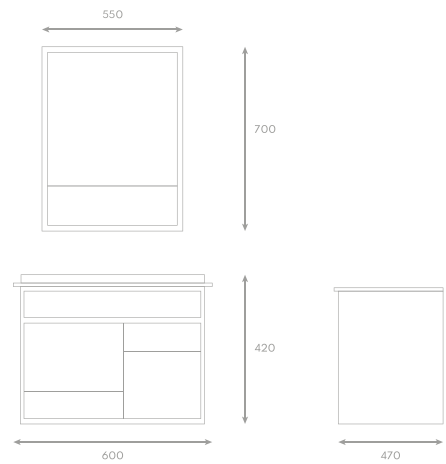

Main Basin Cabinet Set (L1500mm)

L1500 x W130 x H750 mm (mirror cabinet)

L1500 x W560mm x H850mm (cabinet)

TR-BBC-MNC-15072 / 15072-MNC

Basin with Sintered Stone Top BO-15073 / 15072-BO

Main Cabinet Only MCO-15074 / 15072-MCO

Main Basin Cabinet Set (L900mm)

Ceramic Basin With Overow

W900 x H1050mm (mirror)
L900 x W490 x H500mm (cabinet)

TR-BBC-MNC-14909 / 8042-MNC

Basin Only	BO-14911	/	8042-BO
Main Cabinet Only	MCO-14910	/	8042-MCO
Mirror Black Shelf	MR-14912	/	8042-MR

SUS304 Main Basin Cabinet (L600mm)

L550 x W145 x H700mm (mirror)
L600 X W470 x H470mm (cabinet)

TR-BBC-MNC-14572 /1250 (8038B)

Basin Only BO-14574 / 8038B-BO
Main Cabinet Only MCO-14573 / 8038B-MCO
Stainless Steel MC-14538 / 8038-MC
Mirror Cabinet

SUS304 Main Basin Cabinet (L600mm)

L550 x W145 x H700mm (mirror)
L600 X W470 x H420mm (cabinet)

TR-BBC-MNC-14534 / 8038A-MNC

Basin Only	BO-14537	/	8038A-BO
Main Cabinet Only	MCO-14536	/	8038A-MCO
SUS304 Mirror Cabinet	MC-14538	/	8038-MC