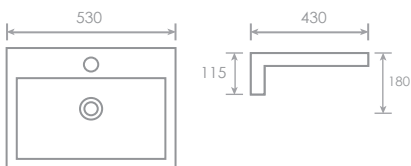

DESIGN FOR LIMIT SPACE

Designer Series

Square Above Top

Wall Mounted Ceramic Basin c/w SUS 304 S/Steel "L Shape" Bracket

L530 x W430 x H180 x D115mm

WJA-BBC-MNC-04066-WW / L716-MNC

Wash Basin Only
Rack Only