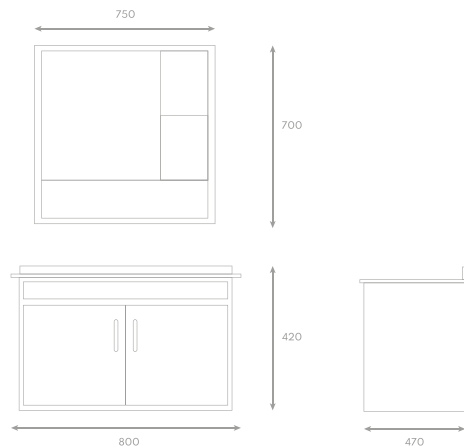

Main Basin Cabinet Set (L1500mm)

L1500 x W130 x H750 mm (mirror cabinet)

L1500 x W560mm x H850mm (cabinet)

TR-BBC-MNC-15072 / 15072-MNC

Basin with Sintered Stone Top BO-15073 / 15072-BO

Main Cabinet Only MCO-15074 / 15072-MCO

SUS304 Main Basin Cabinet (L600mm)

L550 x W145 x H700mm (mirror)
L600 X W470 x H420mm (cabinet)

TR-BBC-MNC-14534 / 8038A-MNC

Basin Only	BO-14537	/	8038A-BO
Main Cabinet Only	MCO-14536	/	8038A-MCO
SUS304 Mirror Cabinet	MC-14538	/	8038-MC

SUS304 Main Basin Cabinet (L600mm)

L550 x W145 x H700mm (mirror)
L600 X W470 x H420mm (cabinet)

TR-BBC-MNC-14584 / 8038A-MNC-BK

Basin Only	BO-14585	/	8038A-BO-BK
Main Cabinet Only	MCO-14536	/	8038A-MCO
SUS304 Mirror Cabinet	MC-14538	/	8038-MC

SUS304 Main Basin Cabinet (L800mm)

L750 x W145 x H700mm (mirror)
 L800 X W470 x H420mm (cabinet)

TR-BBC-MNC-14541 / 8037A-MNC

Basin Only	BO-14543	/	8037A-BO
Main Cabinet Only	MCO-14542	/	8037A-MCO
SUS304 Mirror Cabinet	MC-14545	/	8037A-MC