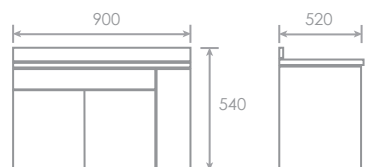

TR-BBC-MNC-12359 / 12359-MNC

Basin Only BO-12360 / 12359-BO
Main Cabinet Only MCO-12361 / 12359-MCO
Side Cabinet SDC-12376 / 12359-SDC
Mirror Cabinet MC-12362 / 12359-MC