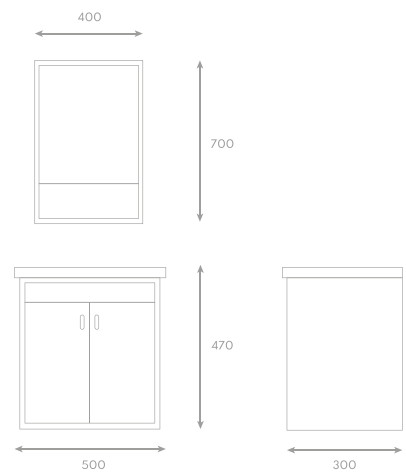

TR-BBC-MNC-14568 /1048 (8024)

Basin only	BO-14570	/	8024-BO
SUS304			
Main Cabinet Only	MCO-14569	/	8024-MCO
SUS304			
Mirror Cabinet	MC-14571	/	8024-MC