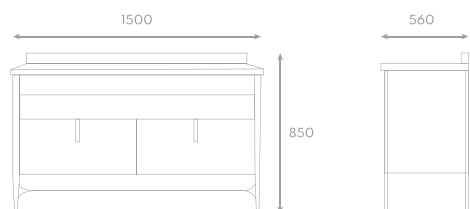

TORA®

BASIN CABINET

CONTENTS

- 02 Introduction
- 05 Contents
- 06 New Arrival
- 30 Best Storage Cabinet
- 38 Designer Series
- 39 Laundry Basin

TORA®

**NEW
ARRIVAL**

Main Basin Cabinet (L900mm)

W880 x H650mm (mirror)
 L900 x W480 x H500mm (cabinet)
 350 x 130mm (shelf)

Main Basin Cabinet Set (L1500mm)

L1500 x W130 x H750 mm (mirror cabinet)

L1500 x W560mm x H850mm (cabinet)

TR-BBC-MNC-15072 / 15072-MNC

Basin with Sintered Stone Top BO-15073 / 15072-BO

Main Cabinet Only MCO-15074 / 15072-MCO

Mirror Cabinet MC-15075 / 15072-MC

Stainless Steel Main Basin Cabinet Set (L1000mm)

L950 x W130 x H800mm (mirror)
 L1000 x W520 x H845mm (cabinet)

TR-BBC-MNC-15050 / 15050-MNC

Basin with Waste Only	BO-15051	/	15050-BO
Main Cabinet Only	MCO-15052	/	15050-MCO
Mirror Cabinet	MC-15053	/	15050-MC

Main Basin Cabinet Set (L900mm)

Ceramic Basin With Overow

W900 x H1050mm (mirror)
L900 x W490 x H500mm (cabinet)

TR-BBC-MNC-14909 / 8042-MNC

Basin Only	BO-14911	/	8042-BO
Main Cabinet Only	MCO-14910	/	8042-MCO
Mirror Black Shelf	MR-14912	/	8042-MR