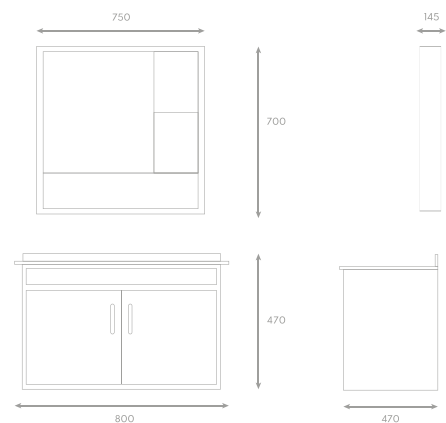

SUS304 Main Basin Cabinet (L800mm)

L750 x W145 x H700mm (mirror)
L800 x W470 x H470mm (cabinet)

TR-BBC-MNC-14576 / 0810 (8029B)

Basin only BO-14551 / 8003B/8029B-BO

SUS304 Main Cabinet Only MCO-14577 / 8029B-MCO

SUS304 Mirror Cabinet MC-14579 / 8029B-MC