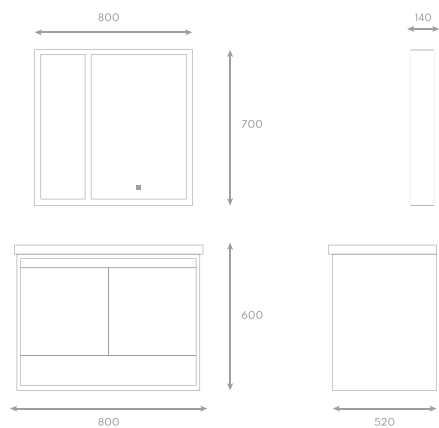

Main Basin Cabinet Set (L1500mm)

L1500 x W130 x H750 mm (mirror cabinet)

L1500 x W560mm x H850mm (cabinet)

TR-BBC-MNC-15072 / 15072-MNC

Basin with Sintered Stone Top BO-15073 / 15072-BO

Main Cabinet Only MCO-15074 / 15072-MCO

SUS304 Main Basin Cabinet (L800mm)

L750 x W145 x H700 mm (mirror)
 L800 x W470 x H470mm (cabinet)

TR-BBC-MNC-14549 / 0810 (8003B)

Basin only	BO-14551	/	8003B-BO
SUS304	MCO-14591	/	8003-MCO
Main Cabinet Only	MC-14552	/	8003-MC
SUS304			
Mirror Cabinet			

Stainless Steel Main Basin Cabinet Set (L800mm)

L800 x W140 x H700 mm (mirror)
L800 x W520 x H600mm (cabinet)

TR-BBC-MNC-15491 / 15491-MNC

Basin Only BO-15493 / 15491-BO
Main Cabinet Only MCO-15492 / 15491-MCO
Stainless Steel MC-15494 / 15491-MC
Mirror Cabinet