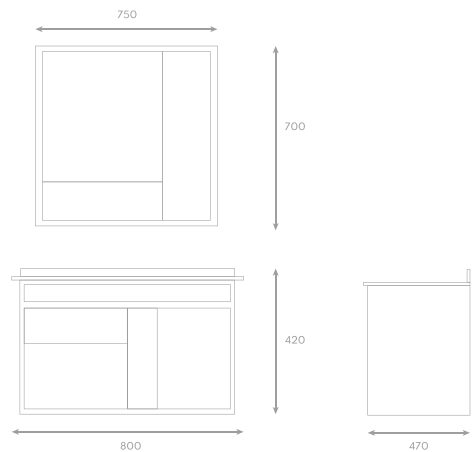

SUS304 Main Basin Cabinet (L600mm)

L550 x W145 x H700 mm (mirror)
L600 x W470 x H470mm (cabinet)

TR-BBC-MNC-14561 /1250 (8022B)

Basin Only	BO-14563	/	8022B-BO
Main Cabinet Only	MCO-14562	/	8022-MCO
Stainless Steel	MC-14564	/	8022-MC
Mirror Cabinet			

SUS304 Main Basin Cabinet (L600mm)

L550 x W145 x H700mm (mirror)
 L600 x W470 x H420mm (cabinet)

TR-BBC-MNC-14565 / 8022A-MNC

- | | | | |
|-------------------|-----------|---|----------|
| Basin only | BO-14567 | / | 8022A-BO |
| SUS304 | MCO-14562 | / | 8022-MCO |
| Main Cabinet Only | MC-14564 | / | 8022-MC |
| SUS304 | | | |
| Mirror Cabinet | | | |

SUS304 Main Basin Cabinet (L800mm)

L750 x W145 x H700mm (mirror)
L800 x W470 x H420mm (cabinet)

TR-BBC-MNC-14557 / 8019A-MNC

Basin Only	BO-14559	/	8019A-BO
Main Cabinet Only	MCO-14558	/	8019A-MCO
SUS304	MC-14560	/	8019A-MC
Mirror Cabinet			