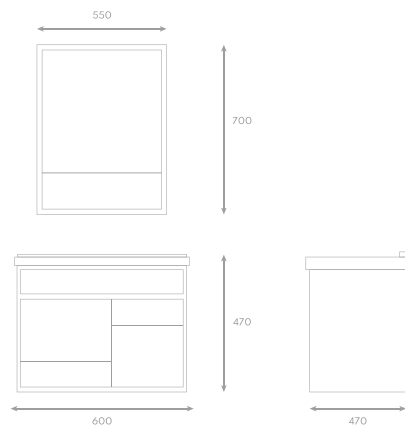

SUS304 Main Basin Cabinet (L600mm)

L550 x W145 x H700mm (mirror)
L600 X W470 x H420mm (cabinet)

TR-BBC-MNC-14584 / 8038A-MNC-BK

Basin Only	BO-14585	/	8038A-BO-BK
Main Cabinet Only	MCO-14536	/	8038A-MCO
SUS304 Mirror Cabinet	MC-14538	/	8038-MC

SUS304 Main Basin Cabinet (L800mm)

L750 x W145 x H700mm (mirror)
 L800 X W470 x H420mm (cabinet)

TR-BBC-MNC-14541 / 8037A-MNC

Basin Only	BO-14543	/	8037A-BO
Main Cabinet Only	MCO-14542	/	8037A-MCO
SUS304 Mirror Cabinet	MC-14545	/	8037A-MC

SUS304 Main Basin Cabinet (L600mm)

L550 x W145 x H700 mm (mirror)
L600 x W470 x H470mm (cabinet)

TR-BBC-MNC-14561 /1250 (8022B)

Basin Only	BO-14563	/	8022B-BO
Main Cabinet Only	MCO-14562	/	8022-MCO
Stainless Steel	MC-14564	/	8022-MC
Mirror Cabinet			