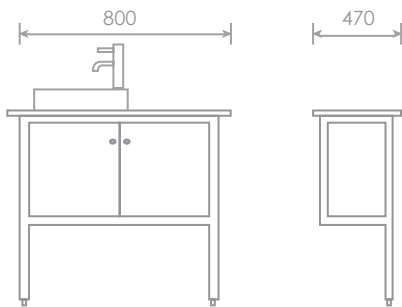

PP Wood Stainless Steel Stand Basin Cabinet

Stainless Steel Stand Basin Cabinet
with Tempered Glass Top

L800 x W470mm

FR-BBC-MNC-11924 / 11924-MNC

Basin Only

BO-11925 / 11924-BO

SS Cabinet with
Stand only

MCO-11927 / 11924-MCO