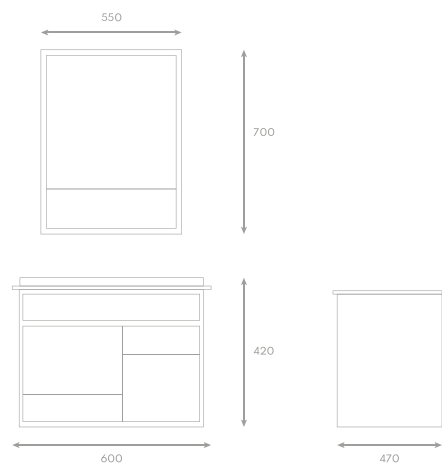

Main Basin Cabinet Set (L900mm)

Ceramic Basin With Overow

W900 x H1050mm (mirror)
L900 x W490 x H500mm (cabinet)

TR-BBC-MNC-14909 / 8042-MNC

Basin Only	BO-14911	/	8042-BO
Main Cabinet Only	MCO-14910	/	8042-MCO
Mirror Black Shelf	MR-14912	/	8042-MR

SUS304 Main Basin Cabinet (L600mm)

L550 x W145 x H700mm (mirror)
L600 X W470 x H470mm (cabinet)

TR-BBC-MNC-14572 /1250 (8038B)

Basin Only BO-14574 / 8038B-BO
Main Cabinet Only MCO-14573 / 8038B-MCO
Stainless Steel MC-14538 / 8038-MC
Mirror Cabinet

SUS304 Main Basin Cabinet (L600mm)

L550 x W145 x H700mm (mirror)
L600 X W470 x H420mm (cabinet)

TR-BBC-MNC-14534 / 8038A-MNC

Basin Only	BO-14537	/	8038A-BO
Main Cabinet Only	MCO-14536	/	8038A-MCO
SUS304 Mirror Cabinet	MC-14538	/	8038-MC

SUS304 Main Basin Cabinet (L600mm)

L550 x W145 x H700mm (mirror)
L600 X W470 x H420mm (cabinet)

TR-BBC-MNC-14584 / 8038A-MNC-BK

Basin Only	BO-14585	/	8038A-BO-BK
Main Cabinet Only	MCO-14536	/	8038A-MCO
SUS304 Mirror Cabinet	MC-14538	/	8038-MC