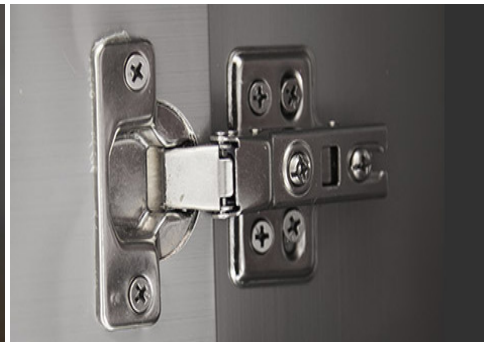

Build in Handle Door c/w Ceramic Overflow Basin

L900 x W470 x H530 x D125mm

TR-BBC-MNC-11355 / 11355-MNC

Basin Only BO-08847 / 08846,11353,11355-BO
Main Cabinet Only MCO-11356 / 11355-MCO

Double Layer Stainless Steel Black Color Wodd Design Cabinet