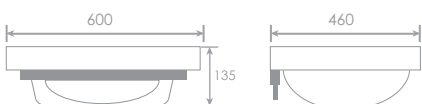

BO-03384 / L716-BO
MCO-04065 / L716 Rack Only

Designer Series

Ceramic Basin

c/w SUS 304 Stainless Steel Support Rack

L600 x W460 x H135mm

TR-BBC-MNC-04941 / JGR1570-MNC

Basin Only
Rack Only

BO-04942 / JGR1570-BO
04943-BK / JGR1570-MCO