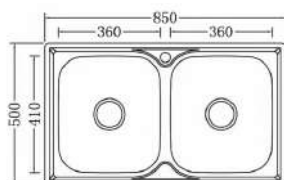

L990 x W495 x D240mm

(Top Mount)

Thickness: 1.0mm

TR-KS-DB-07173-PL

(DB618-P)

SUS304 Double Bowl Sink

L830 x W480 x D200mm

(Top Mount / Under Mount)

Thickness: 0.8mm

TR-KS-DB-14622-ST

(8550)

Stainless Steel Double Bowl Sink

L850 x W500 x D200mm

(Top Mount)

Thickness: 0.8mm

TR-KS-NH-00115-ST