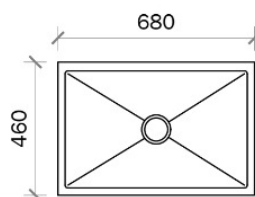

TR-KS-SB-07176-ST

(SB125)

SUS304 Single Bowl Sink

L475 x W420 x 200mm

(Top Mount / Under Mount)

Thickness: 1.0mm