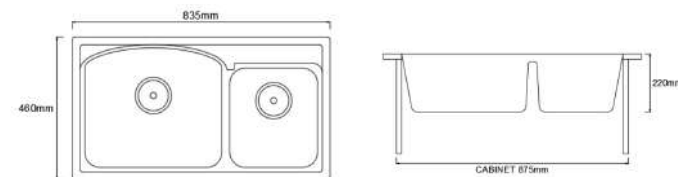

TR-KS-DB-00096-ST

(DB8346)

SUS304 Double Bowl Sink

L835 x W460 x D220mm

Thickness: 0.8mm

(Top Mount / Under Mount)

TR-KS-DB-10025-ST

Stainless Steel Sink c/w WA110 Basket Waste