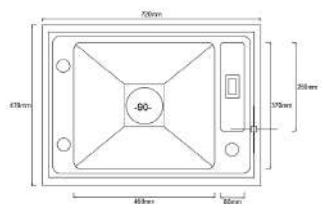

TR-KS-SB-12673-ST

(AS-8649L)

SUS304 Single Bowl Sink

L720 x W470 x D220mm

(Flush Mount / Under Mount)

Thickness: 1.2mm