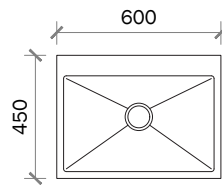

TR-KS-SB-15006-ST

(SB-6045)

SUS304 Single Bowl Sink
(Flush Mount / Under Mount)

L600 X W450 X D230mm
2.0mm top skirting
1.0mm bowl thickness