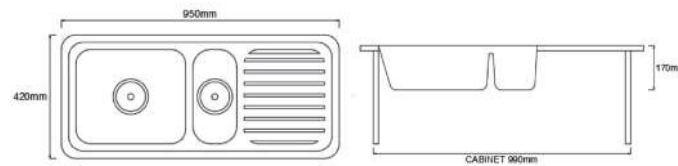

SUS304 Single Bowl Sink

L400 x W220 x D100mm

(Wall Mount)

Thickness: 1.0mm

TR-KS-NH-00144-PL

(NH357-P)

SUS304 Double Bowl With Drainer Sink

L1080 x W480 x D180mm

Thickness: 0.8mm

(Top Mount)

TR-KS-NH-00149-ST

(NH364-S)

SUS304 Double Bowl With Drainer Sink

L950 x W420 x D170mm

Thickness: 0.8mm

(Top Mount)