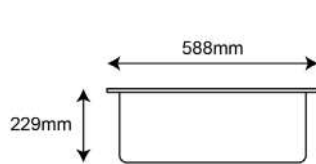

TR-KS-SB-15743-ST

SUS 304 Single Bowl Sink

(Top Mount / Under Mount)

L410 x W460 x D230mm

Thickness: 1.2mm

TR-KS-SB-11680-ST

SUS 304 Single Bowl Nano Sink

(Top Mount / Under Mount)

L588 x W459 x D229mm

Thickness: 1.2mm