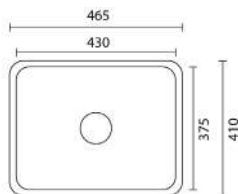

(RH119C)

SUS304 Single Bowl Sink c/w Waste

ø500 x D180mm

(Top Mount / Under Mount)

Thickness: 0.8mm

TR-KS-SB-08388-ST

(SB4610)

SUS304 Single Bowl Sink

L465 x W410 x D200mm

(Under Mount)

Thickness: 0.8mm

TR-KS-SB-00131-PL

(SB1013-P)

SUS304 Single Bowl Sink

L500 x W400 x D165mm

(Wall Mount)