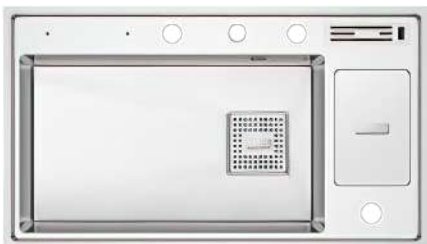

Granite-Tech Kitchen Sink

L860 x W500 x D200mm

(Top Mount / Under Mount)

Thickness: 10mm

TORA®

I-SINK SERIES

TR-KS-SB-12670-ST

(AS-8649L)