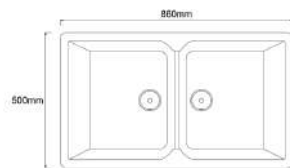

TR-KS-DB-00039-GY

(CM3813-GY)

Granite-Tech Kitchen Sink

L860 x W500 x D200mm

(Top Mount / Under Mount)

Thickness: 10mm