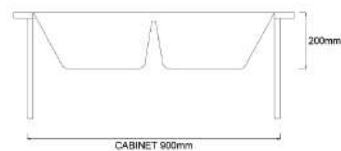

TR-KS-DB-00037-SD

(CM3813-SD)

Granite-Tech Kitchen Sink

L860 x W500 x D200mm

(Top Mount / Under Mount)

Thickness: 10mm

TR-KS-DB-00039-GY

(CM3813-GY)

Granite-Tech Kitchen Sink

L860 x W500 x D200mm

(Top Mount / Under Mount)

Thickness: 10mm

TR-KS-DB-00041-BP

(CM3813-BP)

Granite-Tech Kitchen Sink

L860 x W500 x D200mm

(Top Mount / Under Mount)

Thickness: 10mm