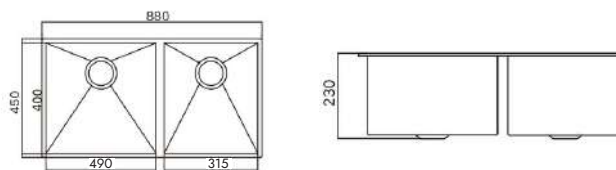

(HS8845)

Double Bowl Kitchen Sink-Nano Black L880 X W450 X D230mm
(Under Mount) 2.0mm top skirting
1.0mm bowl thickness

TR-KS-SB-15197-BK

(HS6045)

Single Bowl Sink - Nano Black L600 X W450 X D230mm
(Under Mount) 2.0mm top skirting
1.0mm bowl thickness