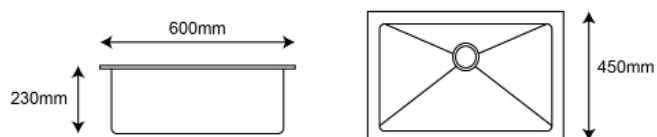

L740 x W450 x D230mm

Thickness: 1.2mm

TR-KS-SB-15562-ST

SUS 304 Single Bowl Sink-Nano Sink

(Top Mount / Under Mount)

L600 x W450 x D230mm

Thickness: 1.2mm

TR-KS-SB-15743-ST