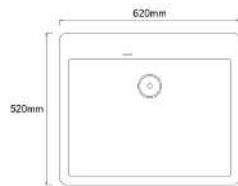

TR-KS-SB-00021-GY

(CM3811-GY)

Granite-Tech Kitchen Sink

L620 x W520 x D200mm

(Top Mount / Under Mount)

Thickness: 10mm