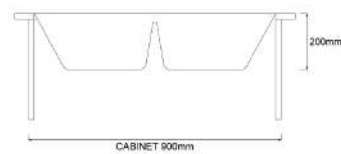

(Top Mount / Under Mount)

Thickness: 10mm

TR-KS-DB-00037-SD

(CM3813-SD)

Granite-Tech Kitchen Sink

L860 x W500 x D200mm

(Top Mount / Under Mount)

Thickness: 10mm