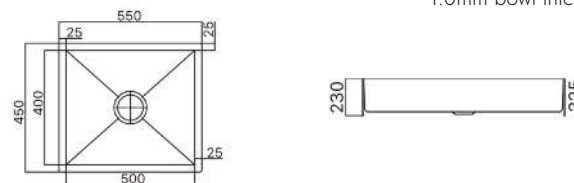

TR-KS-SB-15198-BK

(HS5545)

Single Bowl Sink - Nano Black L550 X W450 X D230mm
(Under Mount) 2.0mm top skirting
1.0mm bowl thickness