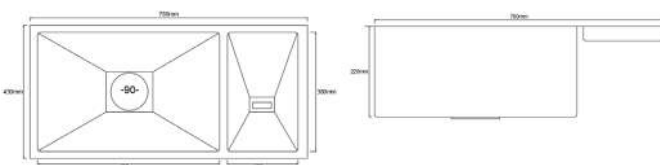

L830 x W450 x D220mm
Thickness: 1.2mm

L760 x W430 x D220mm
Thickness: 1.2mm