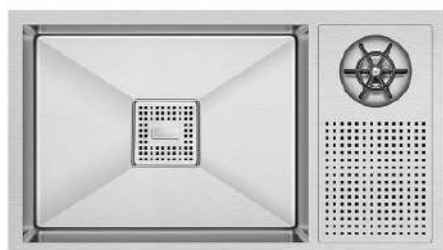

L830 x W450 x D220mm
Thickness: 1.2mm

L760 x W430 x D220mm
Thickness: 1.2mm