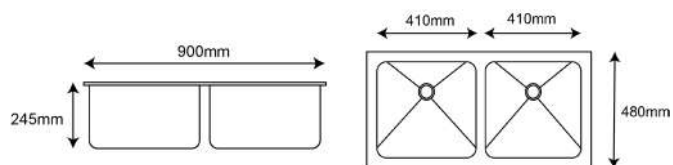

Thickness: 1.2mm

TR-KS-DB-15866-ST

SUS304 NANO Double Bowl Sink

L960 x W460 x D230mm

(Top Mount / Under Mount)

Thickness: 1.2mm

TR-KS-DB-11678-ST

SUS304 NANO Double Bowl Sink

L900 x W480 x D245mm

(Top Mount / Under Mount)

Thickness: 1.2mm

TR-KS-TB-11677-ST

SUS304 NANO Triple Bowl Sink

L1000 x W500 x D250mm

(Top Mount / Under Mount)

Thickness: 1.2mm