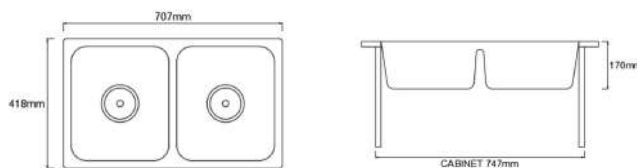

SUS304 Double Bowl Sink

L707 x W418 x D170mm

(Top Mount / Under Mount)

Thickness: 0.9mm