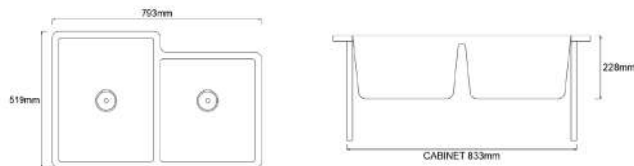

TR-KS-DB-00056-ST

SUS304 Double Bowl Sink

(Under Mount)

(DB792)

L793 x W519 x D228mm

Thickness: 1.2mm