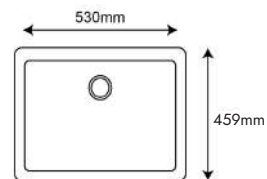

SUS 304 Single Bowl Sink

(Top Mount / Under Mount)

L410 x W460 x D230mm

Thickness: 1.2mm

TR-KS-SB-11680-ST

SUS 304 Single Bowl Nano Sink

(Top Mount / Under Mount)

L588 x W459 x D229mm

Thickness: 1.2mm

TR-KS-DB-15866-ST

SUS304 NANO Double Bowl Sink

L960 x W460 x D230mm

(Top Mount / Under Mount)

Thickness: 1.2mm

TR-KS-DB-11678-ST

SUS304 NANO Double Bowl Sink