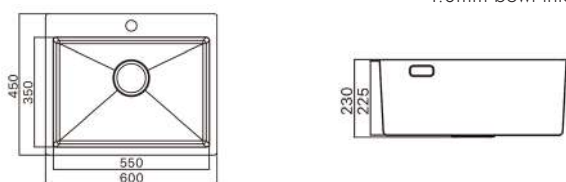

(HS8845)

Double Bowl Kitchen Sink-Nano Black L880 X W450 X D230mm
(Under Mount) 2.0mm top skirting
1.0mm bowl thickness

TR-KS-SB-15197-BK

(HS6045)

Single Bowl Sink - Nano Black L600 X W450 X D230mm
(Under Mount) 2.0mm top skirting
1.0mm bowl thickness