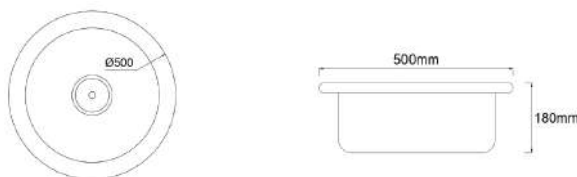

Thickness: 1.0mm

TR-KS-SB-00134-ST

(RH229C-S)

Stainless Steel Sink

ø500 x D180mm

(Top Mount)

Thickness: 0.8mm

TR-KS-SB-00136-PL