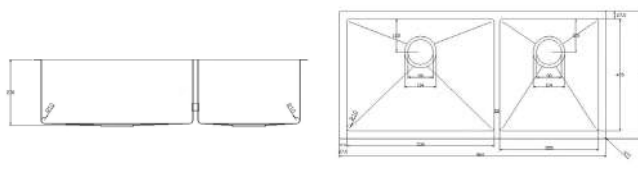

Thickness: 1.2mm

TR-KS-DB-15866-ST

SUS304 NANO Double Bowl Sink

L960 x W460 x D230mm

(Top Mount / Under Mount)

Thickness: 1.2mm

TR-KS-DB-11678-ST

SUS304 NANO Double Bowl Sink

L900 x W480 x D245mm

(Top Mount / Under Mount)

Thickness: 1.2mm

TR-KS-TB-11677-ST

SUS304 NANO Triple Bowl Sink

L1000 x W500 x D250mm

(Top Mount / Under Mount)

Thickness: 1.2mm