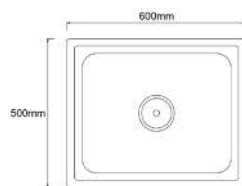

TR-KS-SB-03784-PL

(SB236B)

SUS304 Rack Only

L600 x W500 x H860mm

Thickness: 1.0mm