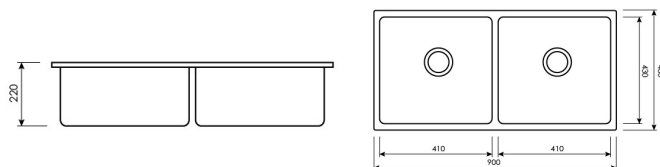

TR-KS-DB-09695-ST

SUS304 Double Bowl Sink

(Under Mount)

L900 x W480 x D220mm

Thickness: 1.2mm