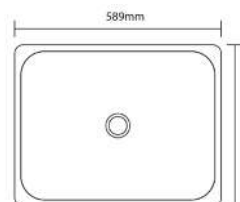

TR-KS-SB-07860-ST

(SB589)

SUS304 Single Bowl Sink

L591 x W456 x D229mm

Thickness: 1.0mm

(Top Mount / Under Mount)