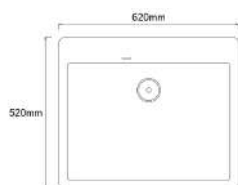

(Top Mount / Under Mount)

Thickness: 10mm

TR-KS-SB-00023-BP

(CM3811-BP)

Granite-Tech Kitchen Sink

L620 x W520 x D200mm

(Top Mount / Under Mount)

Thickness: 10mm