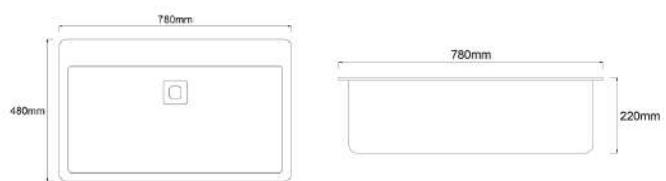

TR-KS-SB-07201-BP

(CM3810-BP)

Granite-Tech Kitchen Sink

L780 x W480 x D220mm

(Top Mount / Under Mount)

Thickness: 10mm