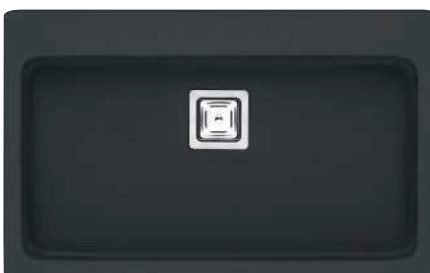

TR-KS-SB-07195-GY

(CM3810-GY)

Granite-Tech Kitchen Sink

L780 x W480 x D220mm

(Top Mount / Under Mount)

Thickness: 10mm