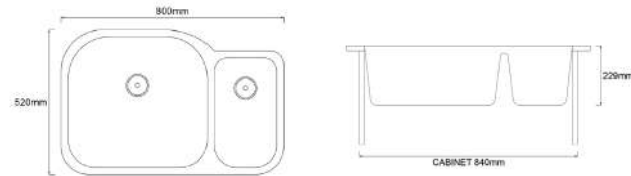

TR-KS-DB-00098-ST
SUS304 Stainless Steel Sink
(Flush Mount / Under Mount)

(DB805)
L800 x W520 x D229mm
Thickness: 1.2mm