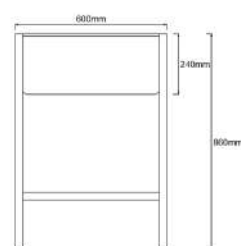

(NH911-S)

Stainless Steel Single Bowl with
Drainer Sink

L820 x W420 x D210mm
Thickness: 0.8mm

(Top Mount)

TORA®

LAUNDRY SERIES

Corners are fully reinforced for more safety

Bottom shelf allows more storage space for kitchen items

Stainless Steel Bracket

TR-KS-SB-03783-PL

(SB236B)

SUS304 Sink Only

L600 x W500 x H860mm

(With Stand)

Thickness: 1.0mm

TR-KS-SB-03784-PL

(SB236B)

SUS304 Rack Only

L600 x W500 x H860mm

Thickness: 1.0mm

TORA®

We reserves the right to change the specifications and designs and list price at anytime without notice. All measurements are indicative only, factory confirmation is therefore recommended before plumbing works. Due to the limitations of the printing process, colour of the actual product may differ slightly from those in the catalogue.