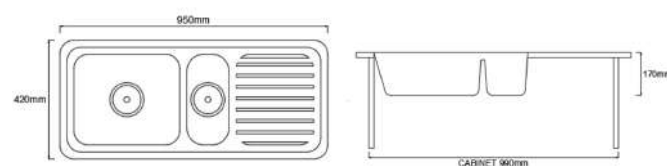

(Top Mount / Under Mount)

TR-KS-NH-00139-ST

(NH370-S)

SUS304 Bowl with Drainer Sink

L1000 x W500 x D180mm

(Top Mount)

Thickness: 0.8mm

TR-KS-NH-00150-PL

(NH364-P)

SUS304 Double Bowl With Drainer Sink

L950 x W420 x D170mm

(Top Mount)

Thickness: 0.8mm

TR-KS-NH-00114-PL

(NH923-P)

Stainless Steel Sink