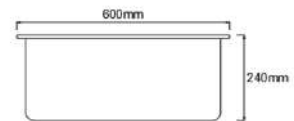

Stainless Steel Bracket

TR-KS-SB-03783-PL

(SB236B)

SUS304 Sink Only

L600 x W500 x H860mm

(With Stand)

Thickness: 1.0mm

TR-KS-SB-03784-PL