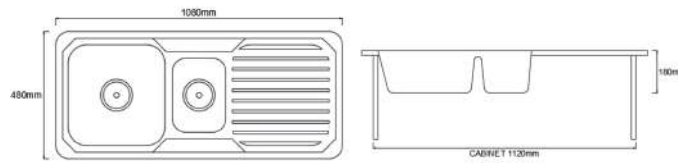

TR-KS-NH-00144-PL

(NH357-P)

SUS304 Double Bowl With Drainer Sink

L1080 x W480 x D180mm

Thickness: 0.8mm

(Top Mount)