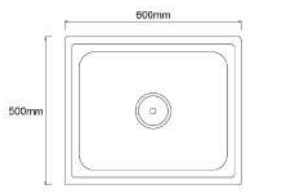

(NH911-S)

Stainless Steel Single Bowl with
Drainer Sink

L820 x W420 x D210mm
Thickness: 0.8mm

(Top Mount)

TORA®

LAUNDRY SERIES

Corners are fully reinforced for more safety

Bottom shelf allows more storage space for kitchen items

Stainless Steel Bracket

TR-KS-SB-03783-PL

(SB236B)

SUS304 Sink Only

L600 x W500 x H860mm

(With Stand)

Thickness: 1.0mm

TR-KS-SB-03784-PL