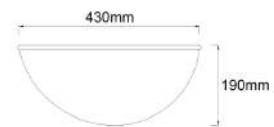

TR-KS-SB-13868-SD

(319-SD)

Round Granitetch Kitchen Sink - Sand

Ø430 x D190mm

(Top Mount / Under Mount)

Thickness: 10mm