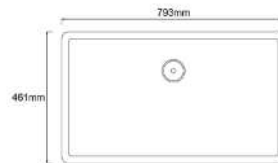

(SB-6045)

SUS304 Single Bowl Sink
(Flush Mount / Under Mount)

L600 X W450 X D230mm
2.0mm top skirting
1.0mm bowl thickness

TR-KS-SB-00062-ST

(SB793)

SUS304 Single Bowl Sink
(Top Mount / Under Mount)

L793 x W461 x D228mm
Thickness: 1.2mm