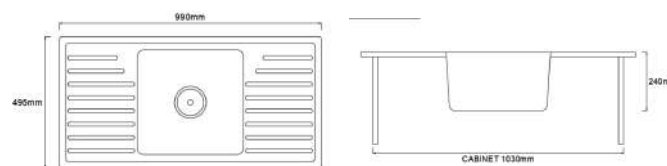

(NH364-P)

SUS304 Double Bowl With Drainer Sink

L950 x W420 x D170mm

(Top Mount)

Thickness: 0.8mm

TR-KS-NH-00114-PL

(NH923-P)

Stainless Steel Sink

L990 x W495 x D240mm

(Top Mount)

Thickness: 1.0mm

TR-KS-DB-07173-PL

(DB618-P)

SUS304 Double Bowl Sink

L830 x W480 x D200mm

(Top Mount / Under Mount)