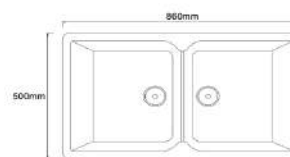

TR-KS-DB-00046-SD

(CM3814-SD)

Granite-Tech Kitchen Sink

L860 x W500 x D200mm

(Top Mount / Under Mount)

Thickness: 10mm

TR-KS-SB-00019-SD

(CM3811-SD)