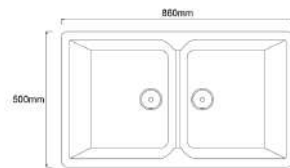

TR-KS-DB-00050-BP

(CM3814-BP)

Granite-Tech Kitchen Sink

L860 x W500 x D200mm

(Top Mount / Under Mount)

Thickness: 10mm