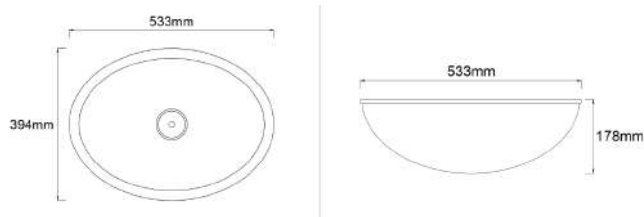

TR-KS-SB-00071-ST
SUS304 Single Bowl Sink
(Under Mount)

(SB753)
L533 x W394 x D178mm
Thickness: 1.2mm