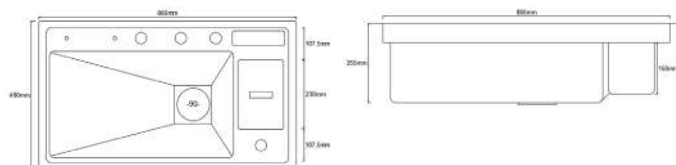

TR-KS-SB-12670-ST

(AS-8649L)

SUS304 Single Bowl Sink

L860 x W490 x D225mm

(Flush Mount / Under Mount)

Thickness: 1.2mm