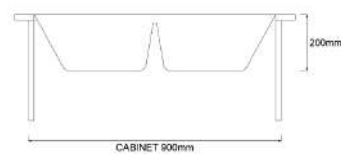

TR-KS-DB-00039-GY

(CM3813-GY)

Granite-Tech Kitchen Sink

L860 x W500 x D200mm

(Top Mount / Under Mount)

Thickness: 10mm

TR-KS-DB-00041-BP

(CM3813-BP)