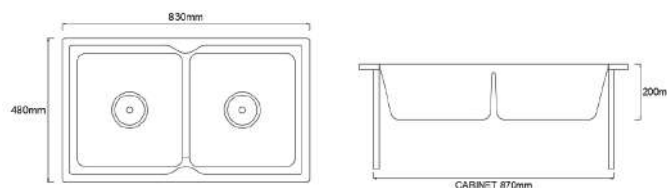

SUS304 Double Bowl Sink

L830 x W480 x D200mm

(Top Mount / Under Mount)

Thickness: 0.8mm