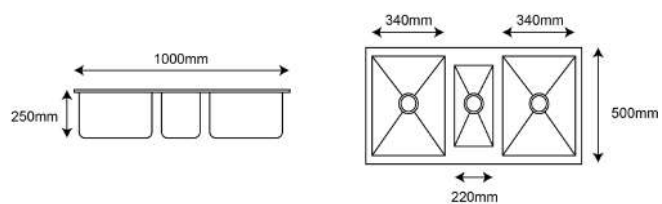

L900 x W480 x D245mm

(Top Mount / Under Mount)

Thickness: 1.2mm

TR-KS-TB-11677-ST

SUS304 NANO Triple Bowl Sink

L1000 x W500 x D250mm

(Top Mount / Under Mount)

Thickness: 1.2mm