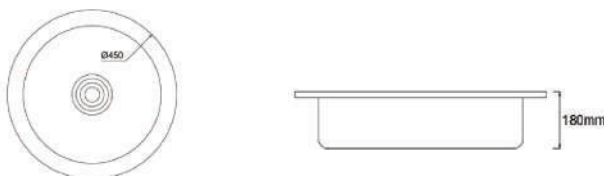

SUS304 Single Bowl Sink

ø450 x D180mm

(Top Mount / Under Mount)

Thickness: 0.8mm

TR-KS-SB-09501-ST

SUS304 Single Bowl Sink

L580 x W430 x D210mm

(Top Mount)

Thickness: 0.8mm