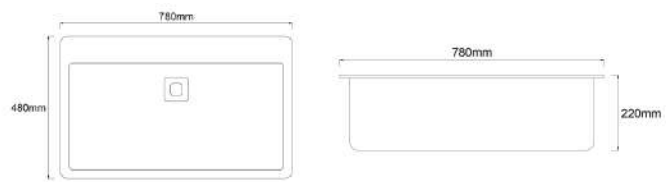

TR-KS-SB-07200-SD

(CM3810-SD)

Granite-Tech Kitchen Sink

L780 x W480 x D220mm

(Top Mount / Under Mount)

Thickness: 10mm

TR-KS-SB-07195-GY

(CM3810-GY)