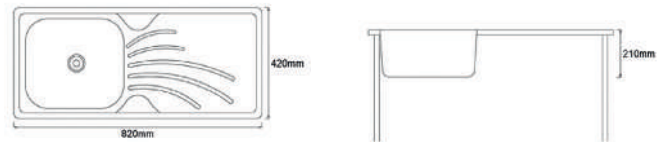

TR-KS-NH-11205-ST

(NH911-S)

Stainless Steel Single Bowl with
Drainer Sink

L820 x W420 x D210mm
Thickness: 0.8mm

(Top Mount)