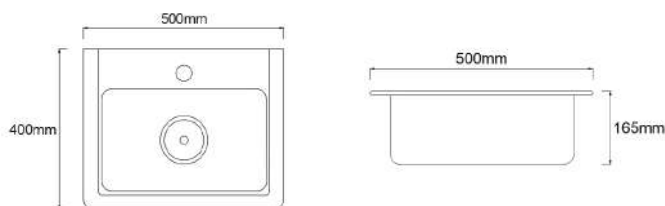

SUS304 Single Bowl Sink

L500 x W400 x D165mm

(Wall Mount)

Thickness: 1.0mm

TR-KS-SB-00135-PL

(RH229C-P)

Stainless Steel Sink

ø500mm x D180mm

(Top Mount)

Thickness: 0.8mm