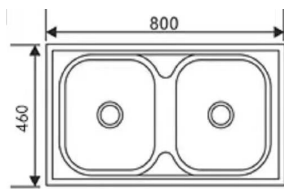

TORA®

CLASSIC SERIES

FR-KS-DB-15484-ST

(HT8046)

Stainless Steel Double Bowl Sink

L800 x W460 x D200mm

(Top Mount)

Thickness: 0.6mm