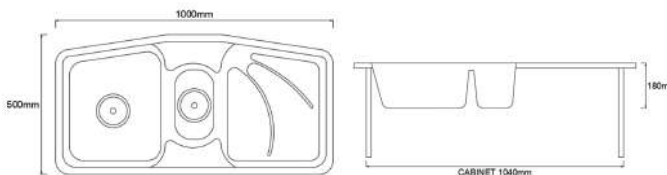

(Top Mount / Under Mount)

TR-KS-NH-00139-ST

(NH370-S)

SUS304 Bowl with Drainer Sink

L1000 x W500 x D180mm

(Top Mount)

Thickness: 0.8mm

TR-KS-NH-00150-PL

(NH364-P)

SUS304 Double Bowl With Drainer Sink

L950 x W420 x D170mm

(Top Mount)

Thickness: 0.8mm

TR-KS-NH-00114-PL

(NH923-P)

Stainless Steel Sink