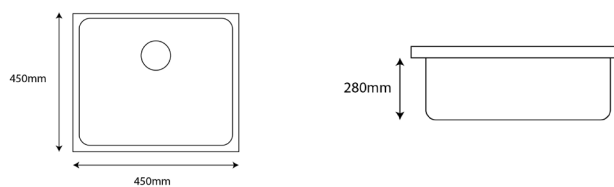

TR-KS-SB-04522-ST

SUS304 Single Bowl Sink

(Flush Mount / Under Mount)

(F4545R10)

L450 x W450 x D280mm

Thickness: 1.2mm