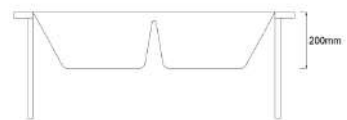

TR-KS-DB-00046-SD

(CM3814-SD)

Granite-Tech Kitchen Sink

L860 x W500 x D200mm

(Top Mount / Under Mount)

Thickness: 10mm

TR-KS-SB-00019-SD

(CM3811-SD)