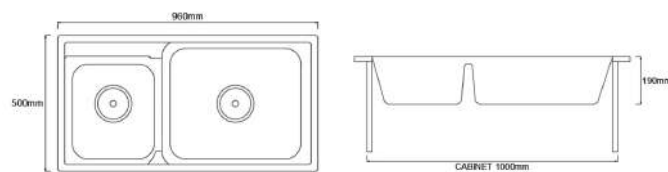

SUS304 Double Bowl Sink

L892 x W507 x D200mm

(Flush Mount / Under Mount)

Thickness: 1.2mm

TR-KS-DB-09097-ST

(DB7946)

Stainless Steel Sink

L790 x W458 x D228mm

(Top Mount)

Thickness: 1.0mm

TR-KS-DB-00093-PL

(DB653S-P)

SUS304 Double Bowl Sink

L960 x W500 x D190mm

(Top Mount)

Thickness: 0.8mm