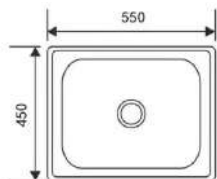

SUS304 Single Bowl Sink

L680 x W460 x D240mm

(Under Mount)

Thickness: 1.2mm

TR-KS-SB-07176-ST

(SB125)

SUS304 Single Bowl Sink

L475 x W420 x 200mm

(Top Mount / Under Mount)

Thickness: 1.0mm

FR-KS-SB-15486-ST

(HT5545)

Stainless Steel Single Bowl Sink

L550 x W450 x D200mm

(Top Mount)

Thickness: 0.7mm