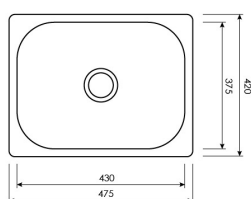

FR-KS-DB-15484-ST

(HT8046)

Stainless Steel Double Bowl Sink

L800 x W460 x D200mm

(Top Mount)

Thickness: 0.6mm

TR-KS-SB-15222-ST

(7646)

SUS304 Single Bowl Sink

L760 x W460 x D240mm

(Under Mount)

Thickness: 1.2mm

TR-KS-SB-15223-ST

(6846)

SUS304 Single Bowl Sink

L680 x W460 x D240mm

(Under Mount)

Thickness: 1.2mm

TR-KS-SB-07176-ST

(SB125)

SUS304 Single Bowl Sink

L475 x W420 x 200mm

(Top Mount / Under Mount)

Thickness: 1.0mm