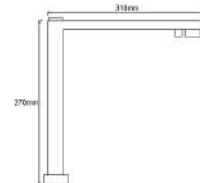

TR-KS-SB-12673-ST

(AS-8649L)

SUS304 Single Bowl Sink

L720 x W470 x D220mm

(Flush Mount / Under Mount)

Thickness: 1.2mm