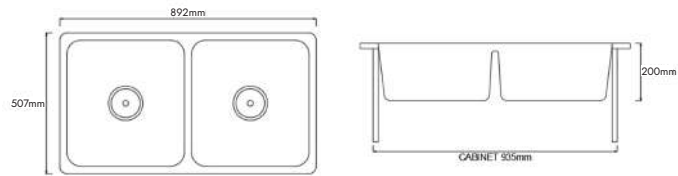

FR-KS-SB-15487-ST

(HT4273)

Stainless Steel Single Bowl Sink

L420 x W370 x D190mm

(Top Mount)

Thickness: 0.6mm

TR-KS-DB-00083-ST

(DB651A)

SUS304 Double Bowl Sink

L892 x W507 x D200mm

(Flush Mount / Under Mount)

Thickness: 1.2mm

TR-KS-DB-09097-ST

(DB7946)

Stainless Steel Sink

L790 x W458 x D228mm