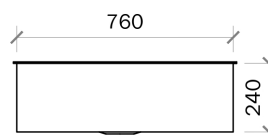

TR-KS-SB-15223-ST

(6846)

SUS304 Single Bowl Sink

L680 x W460 x D240mm

(Under Mount)

Thickness: 1.2mm