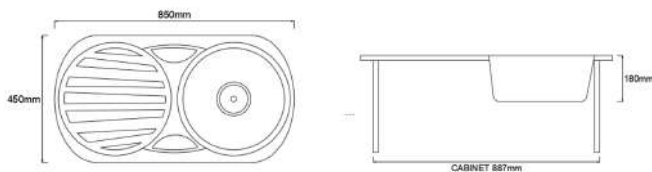

TR-KS-NH-00115-ST

(NH317-S)

Stainless Steel Sink

L850 x W450 x D180mm

(Top Mount)

Thickness: 0.8mm