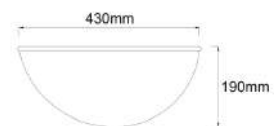

TR-KS-SB-13869-GY

(218B-GY)

Round Granitetch Kitchen Sink - Grey

Ø430 x D190mm

(Top Mount / Under Mount)

Thickness: 10mm