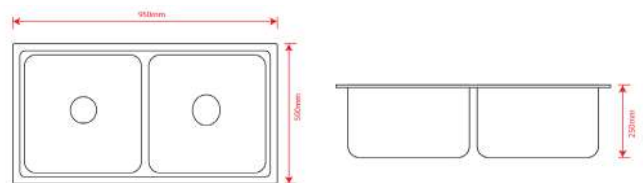

TR-KS-DB-10025-ST

Stainless Steel Sink c/w WA110 Basket Waste

L950 x W500 x D250mm

Thickness: 0.8mm

(Top Mount / Under Mount)