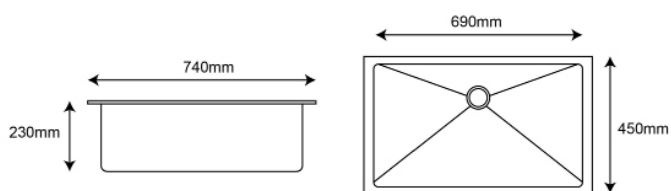

TR-KS-SB-11673-ST

SUS 304 Single Bowl Nano Sink

(Top Mount / Under Mount)

L740 x W450 x D230mm

Thickness: 1.2mm