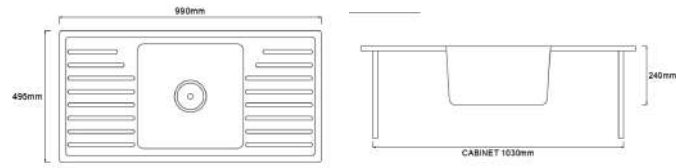

(Top Mount)

Thickness: 0.8mm

TR-KS-NH-06193-PL

(NH911-P)

Stainless Steel Single Bowl with
Drainer Sink

L820 x W420 x D210mm
Thickness: 0.8mm

(Top Mount)

TR-KS-NH-11205-ST