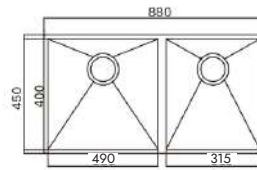

L760 x W430 x D220mm
 Thickness: 1.2mm

TORA®

DESIGNER SERIES

TR-KS-DB-15005-ST

(DB-8845)

SUS304 Double Bowl Kitchen Sink
(Under Mount)

L880 x W450 x D230mm
2.0mm top skirting
1.0mm bowl thickness

TR-KS-SB-15006-ST