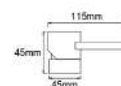

TR-KS-SB-12673-ST

(AS-8649L)

SUS304 Single Bowl Sink

L720 x W470 x D220mm

(Flush Mount / Under Mount)

Thickness: 1.2mm