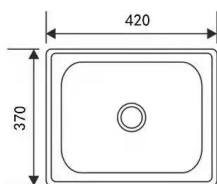

FR-KS-SB-15487-ST

(HT4273)

Stainless Steel Single Bowl Sink

L420 x W370 x D190mm

(Top Mount)

Thickness: 0.6mm

TR-KS-DB-00083-ST

(DB651A)

SUS304 Double Bowl Sink

L892 x W507 x D200mm

(Flush Mount / Under Mount)

Thickness: 1.2mm

TR-KS-DB-09097-ST

(DB7946)

Stainless Steel Sink

L790 x W458 x D228mm