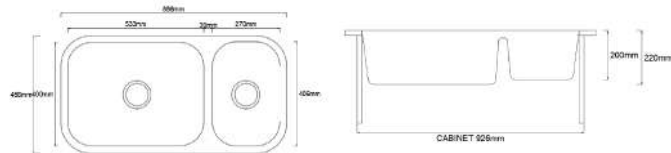

Thickness: 1.2mm

TR-KS-SB-09687-ST

SUS304 Single Bowl Hand Made Sink

(Under Mount)

L550 x W450 x D220mm

Thickness: 1.0mm

TR-KS-DB-09383-ST
SUS304 Double Bowl Sink
 (Flush Mount / Under Mount)

L886 x W456 x D220mm
 Thickness: 1.0mm