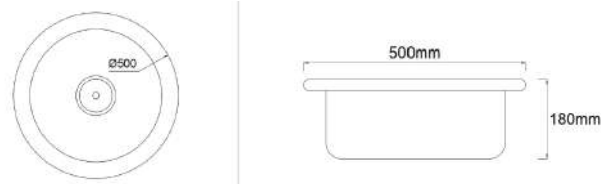

Thickness: 1.0mm

TR-KS-SB-00135-PL

(RH229C-P)

Stainless Steel Sink

ø500mm x D180mm

(Top Mount)

Thickness: 0.8mm

TR-KS-SB-04972-ST