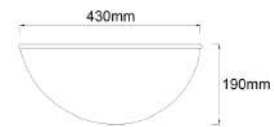

TR-KS-SB-13867-BP

(216-BP)

Round Granitetch Kitchen Sink - Black

Ø430 x D190mm

(Top Mount / Under Mount)

Thickness: 10mm