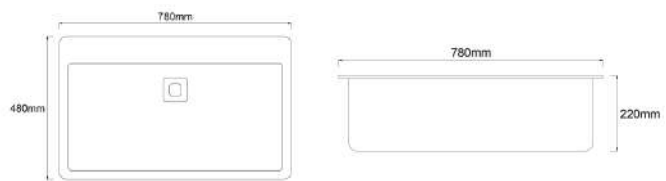

TR-KS-SB-07195-GY

(CM3810-GY)

Granite-Tech Kitchen Sink

L780 x W480 x D220mm

(Top Mount / Under Mount)

Thickness: 10mm