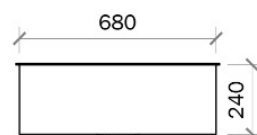

TR-KS-SB-07176-ST

(SB125)

SUS304 Single Bowl Sink

L475 x W420 x 200mm

(Top Mount / Under Mount)

Thickness: 1.0mm