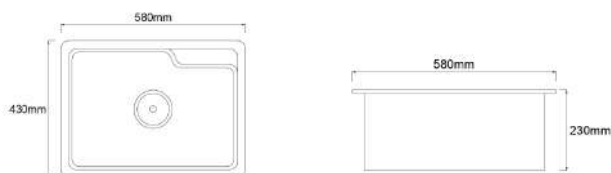

TR-KS-SB-08388-ST

(SB4610)

SUS304 Single Bowl Sink

L465 x W410 x D200mm

(Under Mount)

Thickness: 0.8mm

TR-KS-SB-00131-PL

(SB1013-P)

SUS304 Single Bowl Sink

L500 x W400 x D165mm

(Wall Mount)

Thickness: 1.0mm

TR-KS-SB-00135-PL

(RH229C-P)

Stainless Steel Sink

ø500mm x D180mm

(Top Mount)

Thickness: 0.8mm

TR-KS-SB-04972-ST

(RH220-S)

SUS304 Single Bowl Sink

ø450 x D180mm

(Top Mount / Under Mount)

Thickness: 0.8mm

TR-KS-SB-09501-ST

SUS304 Single Bowl Sink

L580 x W430 x D210mm

(Top Mount)

Thickness: 0.8mm