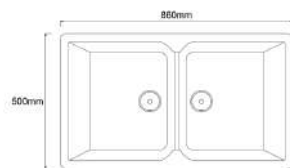

TR-KS-DB-00039-GY

(CM3813-GY)

Granite-Tech Kitchen Sink

L860 x W500 x D200mm

(Top Mount / Under Mount)

Thickness: 10mm

TR-KS-DB-00041-BP

(CM3813-BP)