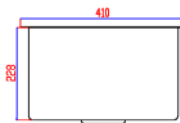

TR-KS-SB-15743-ST

SUS 304 Single Bowl Sink

(Top Mount / Under Mount)

L410 x W460 x D230mm

Thickness: 1.2mm