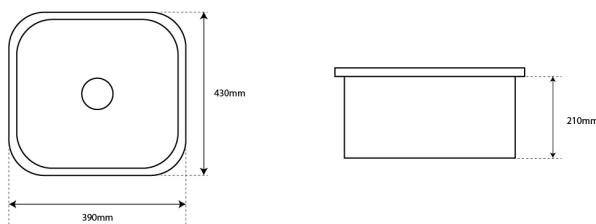

SUS304 Single Bowl Sink

L390 x W430 x D210mm

(Under Mount)

Thickness: 1.0mm

TR-KS-SB-00134-ST

(RH229C-S)

Stainless Steel Sink

ø500 x D180mm

(Top Mount)

Thickness: 0.8mm