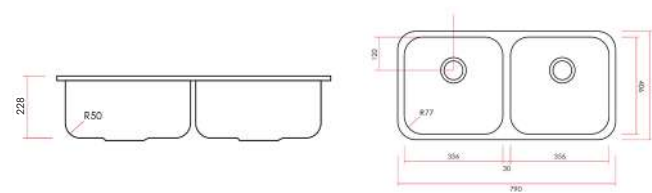

FR-KS-SB-15487-ST

(HT4273)

Stainless Steel Single Bowl Sink

L420 x W370 x D190mm

(Top Mount)

Thickness: 0.6mm

TR-KS-DB-00083-ST

(DB651A)

SUS304 Double Bowl Sink

L892 x W507 x D200mm

(Flush Mount / Under Mount)

Thickness: 1.2mm

TR-KS-DB-09097-ST

(DB7946)

Stainless Steel Sink

L790 x W458 x D228mm

(Top Mount)

Thickness: 1.0mm

TR-KS-DB-00093-PL

(DB653S-P)

SUS304 Double Bowl Sink

L960 x W500 x D190mm

(Top Mount)

Thickness: 0.8mm