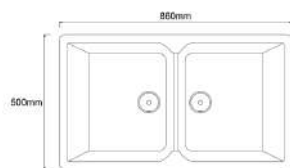

TR-KS-DB-00037-SD

(CM3813-SD)

Granite-Tech Kitchen Sink

L860 x W500 x D200mm

(Top Mount / Under Mount)

Thickness: 10mm

TR-KS-DB-00039-GY

(CM3813-GY)

Granite-Tech Kitchen Sink

L860 x W500 x D200mm

(Top Mount / Under Mount)

Thickness: 10mm

TR-KS-DB-00041-BP

(CM3813-BP)

Granite-Tech Kitchen Sink

L860 x W500 x D200mm

(Top Mount / Under Mount)

Thickness: 10mm