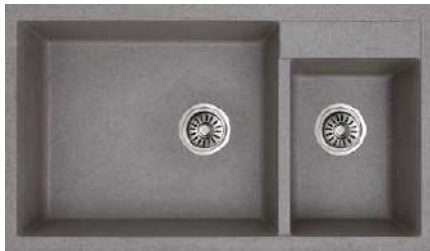

TR-KS-DB-00048-GY

(CM3814-GY)

Granite-Tech Kitchen Sink

L860 x W500 x D200mm

(Top Mount / Under Mount)

Thickness: 10mm