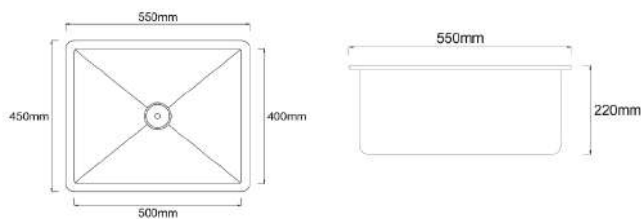

Thickness: 1.2mm

TR-KS-SB-09687-ST

SUS304 Single Bowl Hand Made Sink

(Under Mount)

L550 x W450 x D220mm

Thickness: 1.0mm

TR-KS-DB-09383-ST
SUS304 Double Bowl Sink
 (Flush Mount / Under Mount)

L886 x W456 x D220mm
 Thickness: 1.0mm