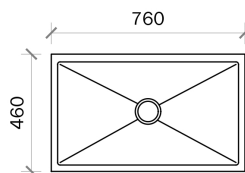

TR-KS-SB-15222-ST

(7646)

SUS304 Single Bowl Sink

L760 x W460 x D240mm

(Under Mount)

Thickness: 1.2mm

TR-KS-SB-15223-ST

(6846)