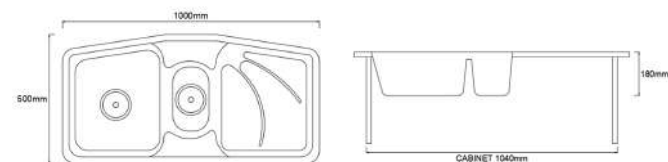

TR-KS-NH-00140-PL

(NH370-P)

SUS304 Double Bowl With Drainer

L1000 x W500 x D180mm

(Top Mount)

Thickness: 0.8mm

TR-KS-SB-00132-PL

(SB1014-P)

SUS304 Single Bowl Sink

L400 x W220 x D100mm

(Wall Mount)

Thickness: 1.0mm

TR-KS-NH-00144-PL

(NH357-P)

SUS304 Double Bowl With Drainer Sink

L1080 x W480 x D180mm