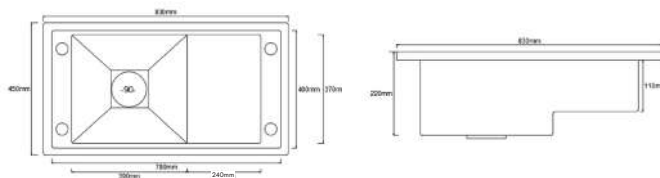

(Flush Mount / Under Mount)

Thickness: 1.2mm

TR-KS-SB-12674-ST
SUS304 Single Bowl Sink
 (Flush Mount / Under Mount)

L830 x W450 x D220mm
 Thickness: 1.2mm

TR-KS-SB-12675-ST
SUS304 Single Bowl Sink
 (Flush Mount / Under Mount)