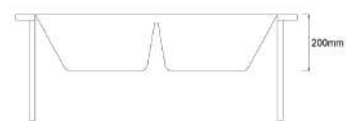

(Top Mount / Under Mount)

Thickness: 10mm

TR-KS-DB-00050-BP

(CM3814-BP)

Granite-Tech Kitchen Sink

L860 x W500 x D200mm

(Top Mount / Under Mount)

Thickness: 10mm