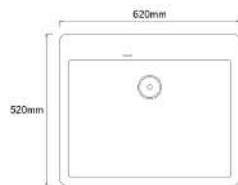

TR-KS-SB-00023-BP

(CM3811-BP)

Granite-Tech Kitchen Sink

L620 x W520 x D200mm

(Top Mount / Under Mount)

Thickness: 10mm