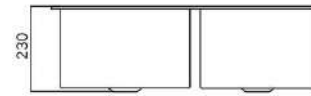

L760 x W430 x D220mm
 Thickness: 1.2mm

TORA®

DESIGNER SERIES

TR-KS-DB-15005-ST

(DB-8845)

SUS304 Double Bowl Kitchen Sink
(Under Mount)

L880 x W450 x D230mm
2.0mm top skirting
1.0mm bowl thickness

TR-KS-SB-15006-ST