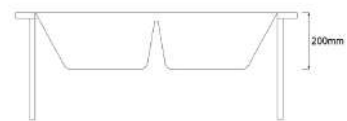

TR-KS-DB-00050-BP

(CM3814-BP)

Granite-Tech Kitchen Sink

L860 x W500 x D200mm

(Top Mount / Under Mount)

Thickness: 10mm