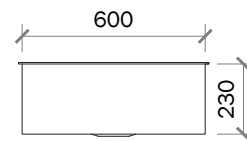

TR-KS-SB-15006-ST

(SB-6045)

SUS304 Single Bowl Sink
(Flush Mount / Under Mount)

L600 X W450 X D230mm
2.0mm top skirting
1.0mm bowl thickness