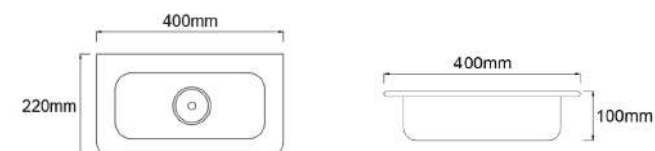

TR-KS-DB-00083-ST

(DB651A)

SUS304 Double Bowl Sink

L892 x W507 x D200mm

(Flush Mount / Under Mount)

Thickness: 1.2mm

TR-KS-DB-09097-ST

(DB7946)

Stainless Steel Sink

L790 x W458 x D228mm

(Top Mount)

Thickness: 1.0mm

TR-KS-DB-00093-PL

(DB653S-P)

SUS304 Double Bowl Sink

L960 x W500 x D190mm

(Top Mount)

Thickness: 0.8mm

TR-KS-NH-00140-PL

(NH370-P)

SUS304 Double Bowl With Drainer

L1000 x W500 x D180mm

(Top Mount)

Thickness: 0.8mm

TR-KS-SB-00132-PL

(SB1014-P)

SUS304 Single Bowl Sink

L400 x W220 x D100mm

(Wall Mount)

Thickness: 1.0mm