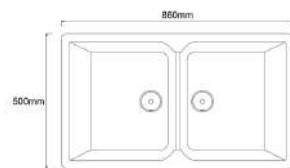

(Top Mount / Under Mount)

Thickness: 10mm

TR-KS-DB-00050-BP

(CM3814-BP)

Granite-Tech Kitchen Sink

L860 x W500 x D200mm

(Top Mount / Under Mount)

Thickness: 10mm