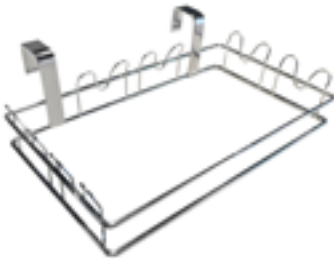

Door Mounted Rubbish Plastic Bag Holder

TR-KA-KA-09648

SUS304 Stainless Steel
L250 x W150 x H70mm

Kitchen Bar

TR-KA-KA-01017

Stainless Steel
L220 x 55mm

Kitchen Bar

TR-KA-KA-04094

SUS304 Stainless Steel
L50 x W1200mm