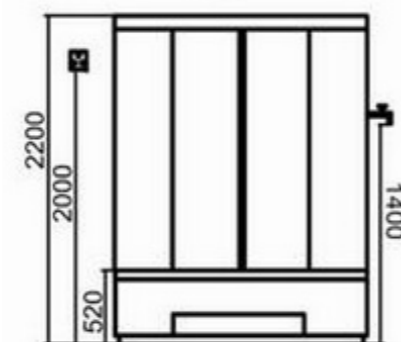

L1500 x W1500 x H2200mm

WS-703

TR-SSR-STR-12480-WW

**Steam & Sauna Room**

A Function: Deluxe Steam Room  
 (Clear Glass, A&B Function with Massage Bathtub)  
 1320 x 1320 x 2200mm  
 GM-SSR-STR-06735-WW

G8001A