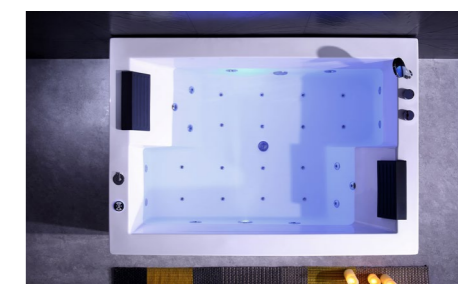

Acrylic  
**Corner Waterfall Massage Bathtub**

1500 x 1500 x 600mm  
TR-BHT-MBT-15019-WW / XR-8005

White

Functions

TOUCH PANEL	MIXER + HAND SHOWER	2.0 HP CIRCLE 360° WATERFALL	BUILT-IN BLUETOOTH SPEAKER	1.0 HP MASSAGE PUMP	WATER LEVEL SENSOR	U-TYPE OVERFLOW SYSTEM
			OPTIONAL:			
POP-UP DRAINAGE	PIPE WASHING SYSTEM	NECK PILLOW			1.5KW HEATER	BUBBLE SYSTEM