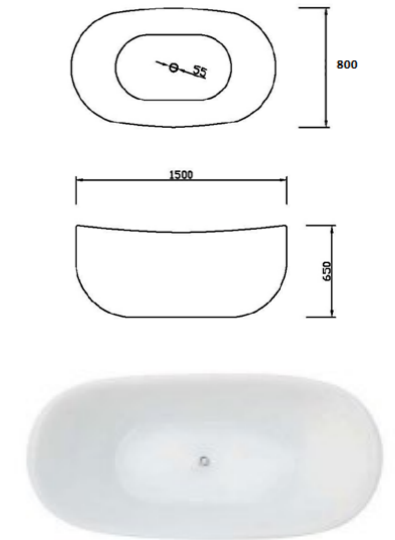

# ACRYLIC BATHTUB

Acrylic  
**Free Standing Massage Bathtub**

c/w Waste  
L1600 x W760 x H600mm  
TR-BHT-MBT-15500-WW / E-A811

White

Functions

Acrylic  
**Free Standing Bathtub**

c/w Waste  
L1500 x W800 x H650MM  
TR-BHT-FSB-15343-WW / E-A803-1.5

White

L1700 x W800 x H650MM  
TR-BHT-FSB-15344-WW / E-A803-1.7

White

Acrylic  
**Free Standing Bathtub**

c/w Waste  
L1700 x W780 x H600MM  
TR-BHT-FSB-15345-WW / E-806

White

Acrylic  
**Free Standing Bathtub**