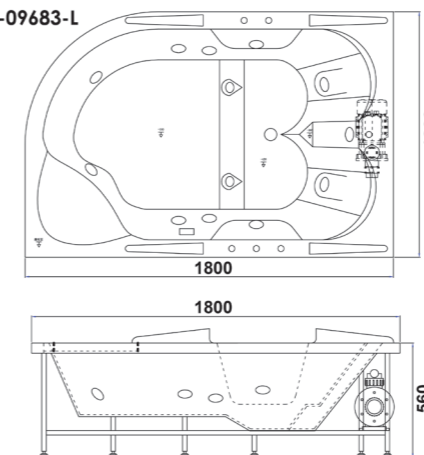

Function:

- Water Massage
- Function Switch
- Movable Shower
- Small Waterfall
- Hand Drainage
- Overflow Protection
- Voltage: 210~240V
- Total Power: 750W

TR-BHT-MBT-09683-L