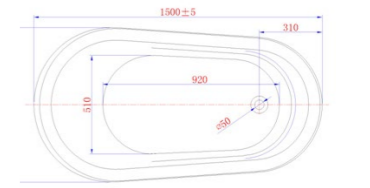

# BEST SELLING BATHTUB

Providing wonderful & relaxing lifestye

TR-BHT-FSB-16022-MB

**Free Standing Bathtub**

c/w Chrome Finished Faucet & Leg

L1500 x W800 x H780mm

(SP1718-15)

TR-BHT-FSB-12579-WW