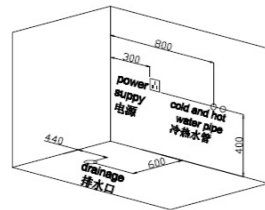

# MASSAGE BATHTUB

BEST SELLING PRODUCT

Acrylic  
**Massage Bathtub**

White

L1820 x W1210 x H590mm

(M-1305)

TR-BHT-MBT-05089-WW |

Function: