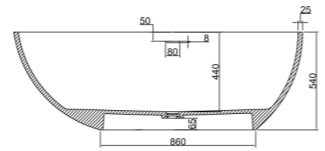

Resin

Free Standing Bathtub

Light Blue Colour Resin c/w Waste

L1600 x W750 x H550mm

TR-BHT-FSB-15349-BL / RS057

Light Blue

Resin

Free Standing Bathtub

Light Blue Colour Resin c/w Waste

L1600 X W800 X H550mm

TR-BHT-FSB-15359-LB / PB1080

Light Blue