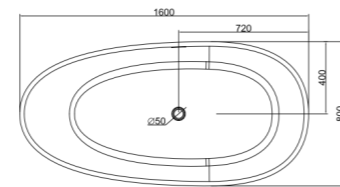

Resin

Free Standing Bathtub

Light Blue Colour Resin c/w Waste

L1600 x W750 x H550mm

TR-BHT-FSB-15349-BL / RS057

Light Blue

Resin

Free Standing Bathtub

Light Blue Colour Resin c/w Waste

L1600 X W800 X H550mm

TR-BHT-FSB-15359-LB / PB1080

Light Blue