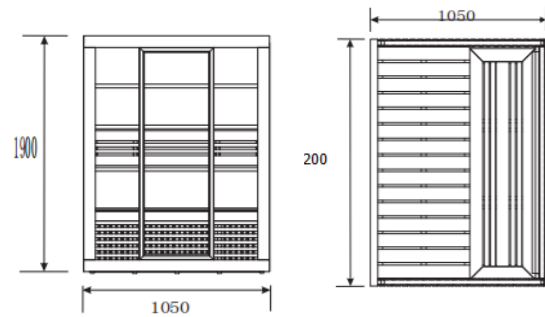

Sauna C/W Roman Cultured Stone

Finland Pine, Tempered Glass, Roman Culture Mosaic Stones

Finland White Pine Sauna with Roman Cultured Stone & Radio

Function:

- Sauna Heater 3KW 230V
- Touch Screen Control Panel
- Mosaic Cultured Stones on Wall
- Lamp and Chromo-Therapy Lights (Starry Sky)
- Sandglass
- Hygrothermograph
- 8-10mm Tempered Glass
- Sauna Pail and Sauna Ladle
- Wooden and crystal door handles
- AM/FM radio stereo
- Sauna Light
- Back Rest and Benching Skirts
- Voltage: 210~240V
- Power: 3000W

L1200 x W1050 x H1900mm
TR-SSR-SN-09685

WS-1103C