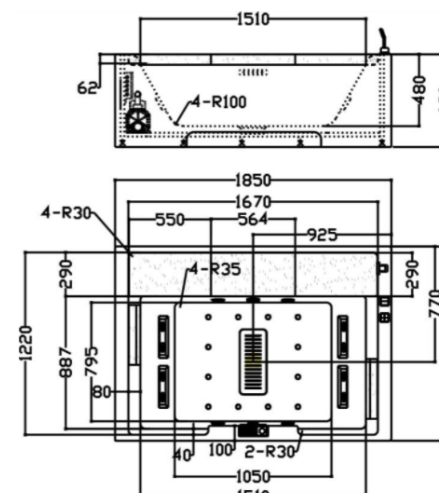

MODEL: M-1109AB  
SIZE: 2000x1200x610mm

Acrylic  
**Built-In Massage Bathtub**

2000 x 1200 x 620mm  
TR-BHT-BBT-05085-WW / M-1109D no skirt

White

Functions

1.5 HP NEEDLE NOZZLE MASSAGE PUMP	1.0 HP WHIRLPOOL MASSAGE	WATERFALL MASSAGE	TOUCH PANEL	COLOUR LIGHT JETS	WATERFALL INTAKE	ELEVATING FAUCETS & SPRINKLER
LEAKAGE PROTECTION	WATER SHORTAGE PROTECTION	FAUCET WITH DECORATION LIGHT	OVERFLOW SYSTEM	OPTIONAL:  HEATER		AIR BUBBLE PUMP
Massage Jets:						
6 PCS ADJUSTABLE THIN BIG JETS	8 PCS COLOUR LIGHT JETS	4 PCS THIN MIDDLE JETS	2 PCS 1.5" THIN RETURN NET			