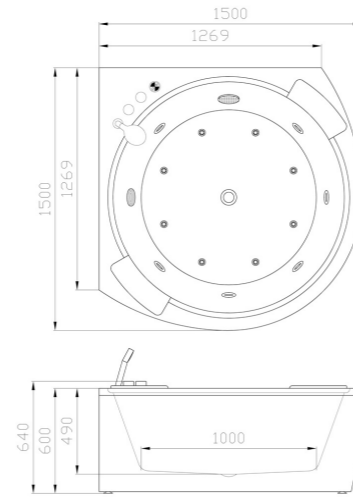

Product Code : TR-BHT-MBT-15017-WW  
Technical Drawing

Acrylic  
**Waterfall Massage Bathtub**

Left  
1810 x 1270 x 670mm  
TR-BHT-MBT-15020-WW / XR-8007

White

Functions

- TOUCH PANEL
- 1 KEY WATER INPUT & MIXER
- 1.0 HP MASSAGE PUMP
- LED OVERFLOW SYSTEM
- BUILT-IN BLUETOOTH SPEAKER
- WATER LEVEL SENSOR
- U-TYPE OVERFLOW SYSTEM
- POP-UP DRAINAGE
- PIPE WASHING SYSTEM
- NECK PILLOW
- OPTIONAL:**
- 1.5KW HEATER
- LEFT SKIRT
- RIGHT SKIRT