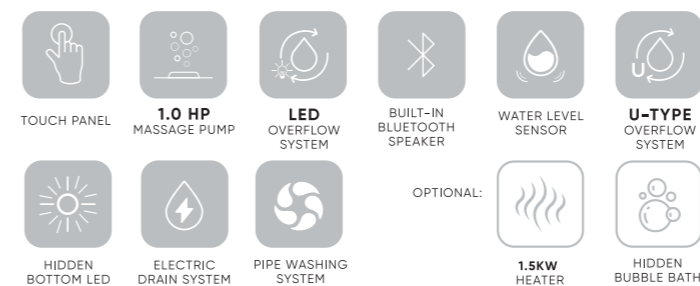

Acrylic
Waterfall Massage Bathtub

L1600 x W710 x H660mm
TR-BHT-MBT-15011-BW / XR-002B-16

Black & White

L1800 x W850 x H660mm
TR-BHT-MBT-15008-BW / XR-8002B-18

Black & White

Functions

Acrylic
Massage Bathtub

L1700 x W850 x H660mm
TR-BHT-MBT-15015-WW / XR-8003-17

White

L1900 x W950 x H660mm
TR-BHT-MBT-15016-WW / XR-8003-19

White

Functions