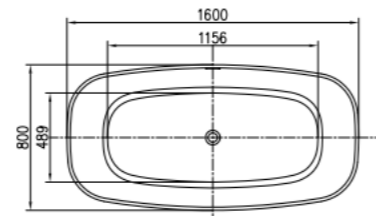

Free Standing Bathtub

Light Blue Colour Resin c/w Waste

L1600 x W750 x H550mm

TR-BHT-FSB-15349-BL / RS057

Light Blue