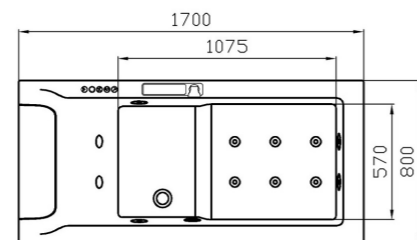

Acrylic

Massage Bathtub

Left

L1700 x W800 x H720mm
TR-BHT-MBT-15007-WW / XR-8001L

White

Right

L1700 x W800 x H700mm
TR-BHT-MBT-15010-WW / XR-8001R

White

Functions

- TOUCH PANEL
- HAND SHOWER
- 1.0 HP MASSAGE PUMP
- 6 PCS SIDE JETS
- 6 PCS BOTTOM SPRING JETS
- NECK MASSAGE PUMP
- HIDDEN BOTTOM LED
- WATER LEVEL SENSOR
- DRAINAGE & OVERFLOW
- PIPE WASHING SYSTEM
- LEFT SKIRT
- RIGHT SKIRT

Acrylic

Waterfall Massage Bathtub

Left

L1600 x W750 x H670mm
TR-BHT-MBT-15012-WW / XR-8002C-16

White

Right

L1810 x W860 x H660mm
TR-BHT-MBT-15013-WW / XR-8002C-18

White

Functions

- LED PRESS SWITCH
- 1 KEY WATER INPUT & MIXER
- 1.0 HP MASSAGE PUMP
- 8 PCS MASSAGE JETS
- DOUBLE SIDE WATERFALL MASSAGE
- WATER LEVEL SENSOR
- POP-UP DRAINAGE WITH OVERFLOW
- LED BOTTOM LIGHT