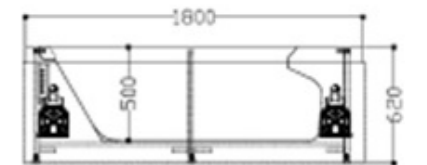

Acrylic

**Massage Bathtub**

L1800 x W1200 x H620mm  
TR-BHT-MBT-04720-WW / M-1306

White

Functions

- 1.5 HP  
WHIRLPOOL  
MESSAGE PUMP
- 1.0 HP  
WATERFALL  
MESSAGE PUMP
- WATERFALL  
POWER  
ADJUSTMENT
- CONTROL  
PANEL
- 8 PCS  
COLOUR  
LIGHTS JETS
- HYDRO  
MESSAGE JETS
- WATERFALL  
INTAKE
- LEAKAGE  
PROTECTION
- WATER SHORTCUT  
PROTECTION
- HAND SHOWER  
MESSAGE JET
- 6 PCS  
ADJUSTABLE  
JETS
- OVERFLOW  
SYSTEM
- OPTIONAL: OZONE
- HEATER