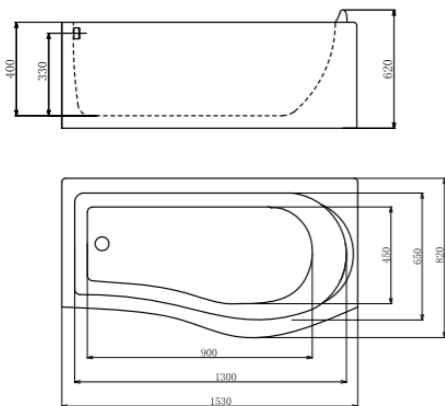

ABS, Fiber Glass

L1800 x W1200 x H600mm (WS-080R)  
TR-BHT-MBT-09860-R |

Function:

- Water Massage
- Function Switch
- Movable Shower
- Small Waterfall
- Hand Drainage
- Overflow Protection
- Voltage: 210~240V
- Total Power: 750W

TR-BHT-MBT-09683-L

Acrylic

**Massage Bathtub**

ABS, Fiber Glass

L1520 x W830 x H640mm (G9010B-L(1520))  
TR-BHT-MBT-06640-WW |

- Water Massage (1.0 HP water pump)
- Hot / Cold Water Mixer
- Hand Shower
- 1 pcs Pillow
- 1 Underwater LED Light
- 5 Massage Jets
- Drainer

Acrylic

**Massage Bathtub**

ABS, Fiber Glass

L1520 x W830 x H640mm (G9010B-R(1520))  
GM-BHT-MBT-06641-WW |