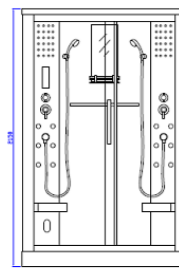

Steam Room

Transparent Glass/White Acrylic(LEFT)

Aluminium and Tempered Glass

Steam Room C/W Rain shower | LEFT Direction

Function:

- Control system
- Adjustable Temperature
- FM Radio
- CD Connection
- Telephone Receiver
- Steam Bath
- Top Light
- Ozone
- Wall Lamp
- Cold and Hot Water Inlet
- Cold and Hot Top Shower
- Acupuncture Nozzles
- Movable shower
- Exhaust fan
- Voltage: 210~240V
- Total Power: 3KW

L1380 x W870 x H2150mm

WS-803A

TR-SSR-STR-09946-WW