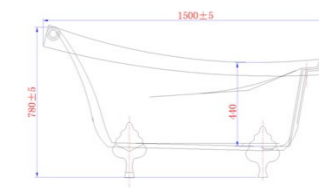

# BEST SELLING BATHTUB

Providing wonderful & relaxing lifestye

TR-BHT-FSB-16022-MB

**Free Standing Bathtub**

c/w Chrome Finished Faucet & Leg

L1500 x W800 x H780mm

(SP1718-15)

TR-BHT-FSB-12579-WW