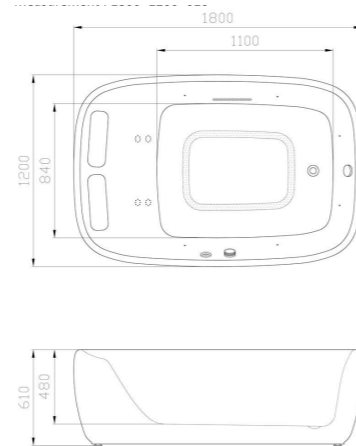

Round Massage Bathtub

Left
1800 x 1200 x 610mm
TR-BHT-MBT-15022-WW / XR-8009

White