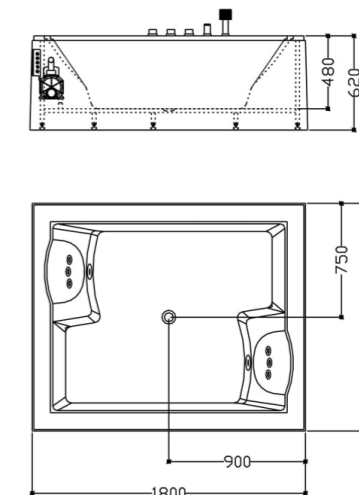

Acrylic  
**Built-In Massage Bathtub**

1550 x 1550 x 700mm  
GM-BHT-MBT-08958-WW / G9025-II-B

White

Functions

- COMPUTER CONTROL PANEL
- FM RADIO
- OZONE STERILIZATION
- THERMOSTAT
- MILK SPA

Acrylic  
**Built-In Massage Bathtub**