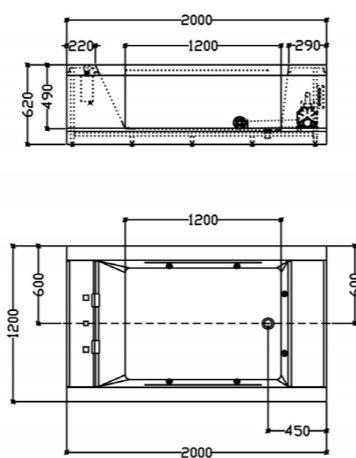

MODEL: M-1109AB  
SIZE: 2000x1200x610mm

Acrylic  
**Built-In Massage Bathtub**

2000 x 1200 x 620mm  
TR-BHT-BBT-05085-WW / M-1109D no skirt

White

Functions

1.5 HP NEEDLE NOZZLE MASSAGE PUMP	1.0 HP WHIRLPOOL MASSAGE	WATERFALL MASSAGE	TOUCH PANEL	COLOUR LIGHT JETS	WATERFALL INTAKE	ELEVATING FAUCETS & SPRINKLER
LEAKAGE PROTECTION	WATER SHORTAGE PROTECTION	FAUCET WITH DECORATION LIGHT	OVERFLOW SYSTEM	OPTIONAL:  HEATER		AIR BUBBLE PUMP
Massage Jets:						
6 PCS ADJUSTABLE THIN BIG JETS	8 PCS COLOUR LIGHT JETS	4 PCS THIN MIDDLE JETS	2 PCS 1.5" THIN RETURN NET			