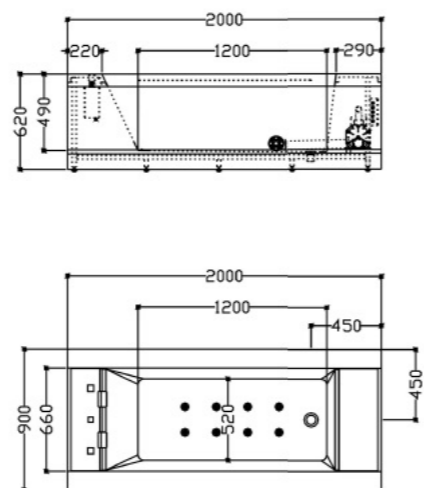

## Built-In Massage Bathtub

1600 x 1600 x 550mm

TR-BHT-BBT-12306-WW / M3160

White

Functions

Massage Jets:

Acrylic  
**Built-In Massage Bathtub**

2000 x 900 x 620mm  
TR-BHT-BBT-05086-WW / M-1108B