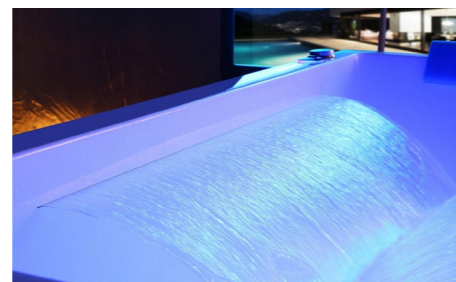

Functions

- TOUCH PANEL
- 1 KEY WATER INPUT & MIXER
- 1.0 HP MASSAGE PUMP
- LED OVERFLOW SYSTEM
- BUILT-IN BLUETOOTH SPEAKER
- WATER LEVEL SENSOR
- U-TYPE OVERFLOW SYSTEM
- HIDDEN BOTTOM LED
- ELECTRIC DRAIN SYSTEM
- PIPE WASHING SYSTEM
- LEFT SKIRT
- RIGHT SKIRT

Product Code : TR-BHT-MBT-15017-WW
Technical Drawing