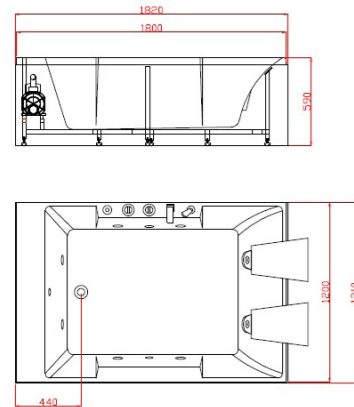

# MASSAGE BATHTUB

BEST SELLING PRODUCT

Acrylic  
**Massage Bathtub**

White

L1820 x W1210 x H590mm

(M-1305)

TR-BHT-MBT-05089-WW |

Function: