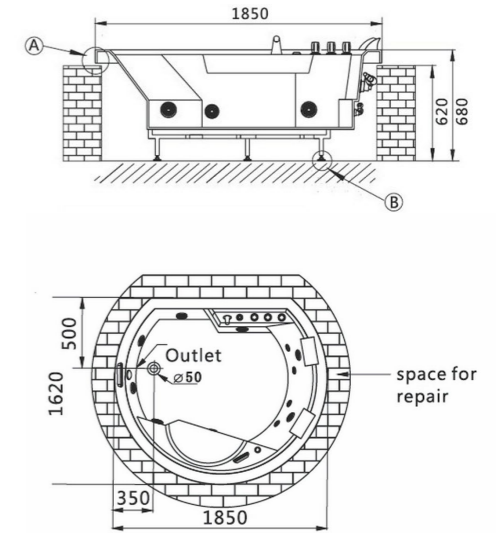

NEW PRODUCT