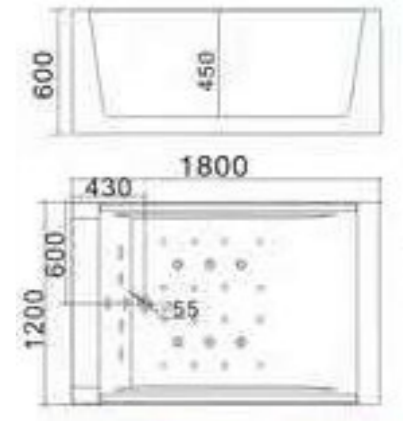

Acrylic  
**Round Waterfall Massage Bathtub**

1550 x 1550 x 700mm  
TR-BHT-MBT-15021-WW / XR-8008

White

Functions

TOUCH PANEL	1 KEY WATER INPUT & MIXER	3.0 HP CIRCLE WATERFALL	1.0 HP MASSAGE PUMP	BUILT-IN BLUETOOTH SPEAKER	WATER LEVEL SENSOR	U-TYPE OVERFLOW SYSTEM
			OPTIONAL:			
HIDDEN BOTTOM LED	ELECTRIC DRAIN SYSTEM	PIPE WASHING SYSTEM				
			1.5KW HEATER			