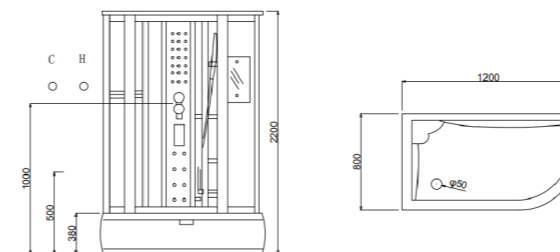

Steam Room (Left)

Hemlock Wood, Tempered Glass

Steam Room (Left)

1200 x 800 x 2200mm

ASB-834

GM-SSR-STR-13895