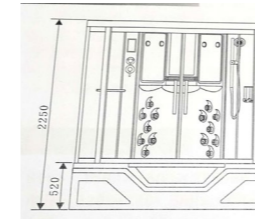

Steam Room

Steam Room Blue Glass/Grey Acrylic

Aluminium and Tempered Glass

Function:

- Control system
- Adjustable Temperature
- FM Radio
- CD Connection
- Telephone Receiver
- Steam Bath
- Ozone
- Top Light
- Wall Lamp
- Cold and Hot Water Inlet
- Cold and Hot Top Shower
- Acupuncture Nozzles
- Movable shower
- Exhaust fan
- Voltage: 210~240V
- Total Power: 3KW

L1380 x W870 x H2150mm

WS-803L

TR-SSR-STR-09681

Steam Room

Transparent Glass/White Acrylic(LEFT)

Aluminium and Tempered Glass

Steam Room C/W Rain shower | LEFT Direction

Function:

- Control system
- Adjustable Temperature
- FM Radio
- CD Connection
- Telephone Receiver
- Steam Bath
- Top Light
- Ozone
- Wall Lamp
- Cold and Hot Water Inlet
- Cold and Hot Top Shower
- Acupuncture Nozzles
- Movable shower
- Exhaust fan
- Voltage: 210~240V
- Total Power: 3KW

L1380 x W870 x H2150mm

WS-803A

TR-SSR-STR-09946-WW

Steam Room c/w Blue Glass

Function:

- Hot & Cold Mixer
- Steam Massage
- Exhaust Vent
- Top Light
- LED Decorative Board
- Bluetooth
- FM
- MP3
- Ozone
- Steam Engine: 3kW
- Accessories: KL-903 Control System, Top Shower, Hander Shower, Acupuncture Nozzle

L1200 x W900 x H2150mm

WS-300A

TR-SSR-STR-12888

WS-300A
SIZE:1200*900*2150mm

Steam Room

Steam Room C/W Massage Bathtub

E Function:

- Touch Screen,
- Digital Control Panel

L1500 x W1500 x H2200mm

WS-703

TR-SSR-STR-12480-WW