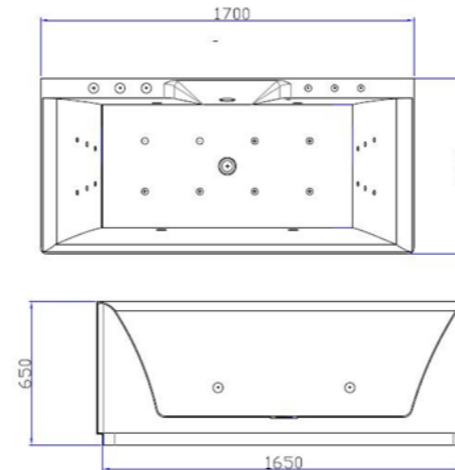

Acrylic

**Massage Bathtub**

White

L1700 x W800 x H650mm

(M1823)

TR-BHT-MBT-12303-WW |

Function:

- Hydro Massage
- Air Switch (1HP Water Pump)
- Bubble Bath (300 W)
- Cold & Hot Water Mixer
- Diverter Mixer
- Waterfall
- Hand Shower
- Massage Pressure Regulator
- Underwater Light
- Drainer
- 3-side LED Apron
- Handrail
- Pipe Cleaning
- Massage Jet List
- 4 pcs Big Ultra Thin Bathtub Jets
- 2 pcs Small Ultra Thin Bathtub Jets
- 8 pcs LED Bubble Jets