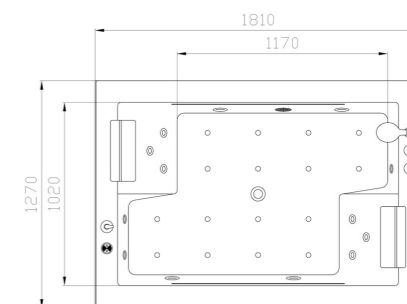

Product Code : TR-BHT-MBT-15017-WW  
Technical Drawing

Acrylic  
**Waterfall Massage Bathtub**

Left  
1810 x 1270 x 670mm  
TR-BHT-MBT-15020-WW / XR-8007

White

Functions

- TOUCH PANEL
- 1 KEY WATER INPUT & MIXER
- 1.0 HP MASSAGE PUMP
- LED OVERFLOW SYSTEM
- BUILT-IN BLUETOOTH SPEAKER
- WATER LEVEL SENSOR
- U-TYPE OVERFLOW SYSTEM
- POP-UP DRAINAGE
- PIPE WASHING SYSTEM
- NECK PILLOW
- OPTIONAL:**
- 1.5KW HEATER
- LEFT SKIRT
- RIGHT SKIRT