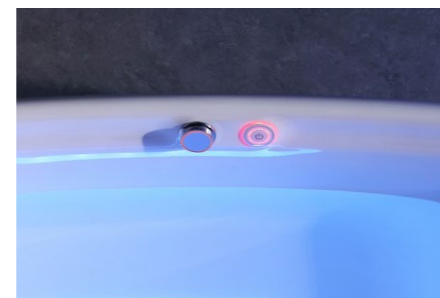

Acrylic

**Round Massage Bathtub**

Left  
1800 x 1200 x 610mm  
TR-BHT-MBT-15022-WW / XR-8009

White

Functions

- TOUCH PANEL
- 1 KEY  
WATER INPUT  
& MIXER
- 1.0 HP  
MESSAGE PUMP
- BUILT-IN  
BLUETOOTH  
SPEAKER
- SEAMLESS  
BOTTOM LED
- WATER LEVEL  
SENSOR
- HAND WHEEL  
DRAINAGE WITH  
OVERFLOW
- PIPE WASHING  
SYSTEM
- NECK PILLOW
- OPTIONAL: 1.5KW  
HEATER
- BUBBLE