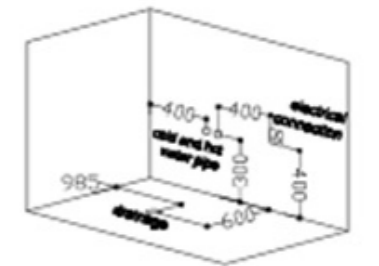

Acrylic

**Massage Bathtub**

L1800 x W1200 x H620mm  
TR-BHT-MBT-04720-WW / M-1306

White

Functions

- 1.5 HP  
WHIRLPOOL  
MESSAGE PUMP
- 1.0 HP  
WATERFALL  
MESSAGE PUMP
- WATERFALL  
POWER  
ADJUSTMENT
- CONTROL  
PANEL
- 8 PCS  
COLOUR  
LIGHTS JETS
- HYDRO  
MESSAGE JETS
- WATERFALL  
INTAKE
- LEAKAGE  
PROTECTION
- WATER SHORTCUT  
PROTECTION
- HAND SHOWER  
MESSAGE JET
- 6 PCS  
ADJUSTABLE  
JETS
- OVERFLOW  
SYSTEM
- OPTIONAL: OZONE
- HEATER