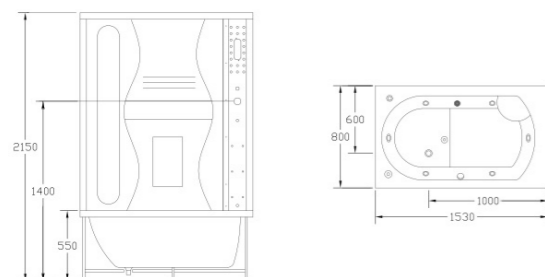

Transparent Glass /White Acrylic

Aluminium and Tempered Glass

Steam Room C/W Massage Bathtub

1. Function:
2. Control system
   - Adjustable Temperature
   - FM Radio
   - CD Connection
   - Telephone Receiver
   - Steam Bath
   - Ozone
   - Top Light
   - Wall Lamp
   - Cold and Hot Water Inlet
   - Cold and Hot Top Shower
   - Acupuncture Nozzles
   - Movable shower
   - Exhaust fan
   - Voltage: 210~240V
   - Total Power: 3KW*

L1530 x W800 x H2150mm
TR-SSR-STR-09948-WW

WS-905