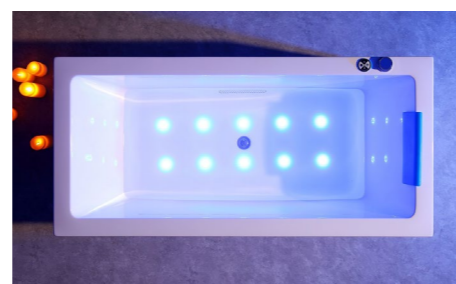

Functions

- TOUCH PANEL
- 1 KEY WATER INPUT & MIXER
- 1.0 HP MASSAGE PUMP
- LED OVERFLOW SYSTEM
- BUILT-IN BLUETOOTH SPEAKER
- WATER LEVEL SENSOR
- U-TYPE OVERFLOW SYSTEM
- HIDDEN BOTTOM LED
- ELECTRIC DRAIN SYSTEM
- PIPE WASHING SYSTEM
- LEFT SKIRT
- RIGHT SKIRT

Product Code : TR-BHT-MBT-15017-WW
Technical Drawing