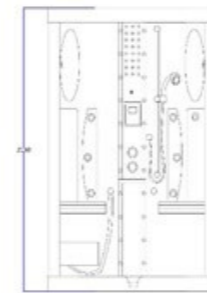

Steam Room

Steam Room Blue Glass/Grey Acrylic

Aluminium and Tempered Glass

Function:

- Control system
- Adjustable Temperature
- FM Radio
- CD Connection
- Telephone Receiver
- Steam Bath
- Ozone
- Top Light
- Wall Lamp
- Cold and Hot Water Inlet
- Cold and Hot Top Shower
- Acupuncture Nozzles
- Movable shower
- Exhaust fan
- Voltage: 210~240V
- Total Power: 3KW

L1380 x W870 x H2150mm

WS-803L

TR-SSR-STR-09681

Steam Room

Transparent Glass/White Acrylic(LEFT)

Aluminium and Tempered Glass

Steam Room C/W Rain shower | LEFT Direction

Function:

- Control system
- Adjustable Temperature
- FM Radio
- CD Connection
- Telephone Receiver
- Steam Bath
- Top Light
- Ozone
- Wall Lamp
- Cold and Hot Water Inlet
- Cold and Hot Top Shower
- Acupuncture Nozzles
- Movable shower
- Exhaust fan
- Voltage: 210~240V
- Total Power: 3KW

L1380 x W870 x H2150mm

WS-803A

TR-SSR-STR-09946-WW

Steam Room c/w Blue Glass

Function:

- Hot & Cold Mixer
- Steam Massage
- Exhaust Vent
- Top Light
- LED Decorative Board
- Bluetooth
- FM
- MP3
- Ozone
- Steam Engine: 3kW
- Accessories: KL-903 Control System, Top Shower, Hander Shower, Acupuncture Nozzle

L1200 x W900 x H2150mm

WS-300A

TR-SSR-STR-12888

WS-300A
SIZE:1200*900*2150mm

Steam Room

Steam Room C/W Massage Bathtub

E Function:

- Touch Screen,
- Digital Control Panel

L1500 x W1500 x H2200mm

WS-703

TR-SSR-STR-12480-WW