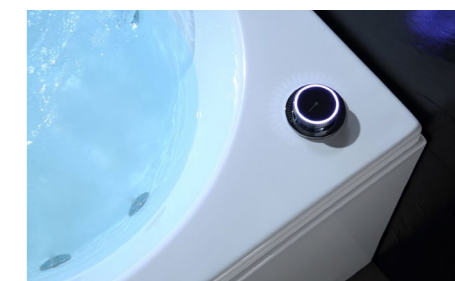

White

Functions

- LED PRESS SWITCH
- 1 KEY WATER INPUT & MIXER
- 1.0 HP MASSAGE PUMP
- 8 PCS MASSAGE JETS
- DOUBLE SIDE WATERFALL MASSAGE
- WATER LEVEL SENSOR
- POP-UP DRAINAGE WITH OVERFLOW
- LED BOTTOM LIGHT