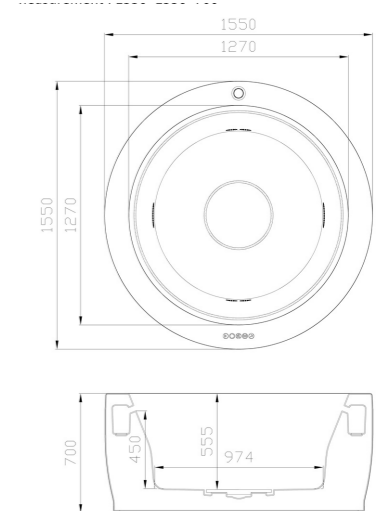

Acrylic  
**Waterfall Massage Bathtub**

1310 x 755 x 870mm  
TR-BHT-MBT-15024-WW / XR-8011

White

Functions

TOUCH PANEL	1 KEY WATER INPUT & MIXER	WATER LEVEL SENSOR	1.0 HP MASSAGE PUMP	180° WATERFALL	HIDDEN BUBBLE BATH	BUILT-IN BLUETOOTH SPEAKER
			OPTIONAL:			
POP-UP DRAINAGE WITH OVERFLOW	PIPE WASHING SYSTEM	NECK PILLOW			1.5KW HEATER	LEFT SKIRT
					RIGHT SKIRT	