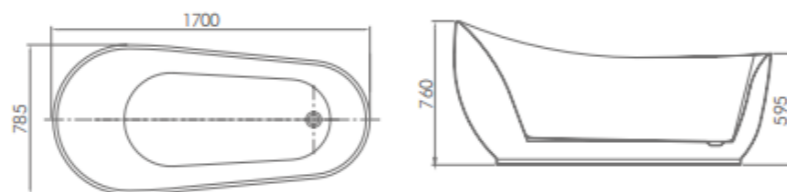

L1700 x W785 x H760mm (SP1883A)
TR-BHT-FSB-13303-WW

Acrylic
Free Standing Bathtub
Long Bath With Panel c/w Waste