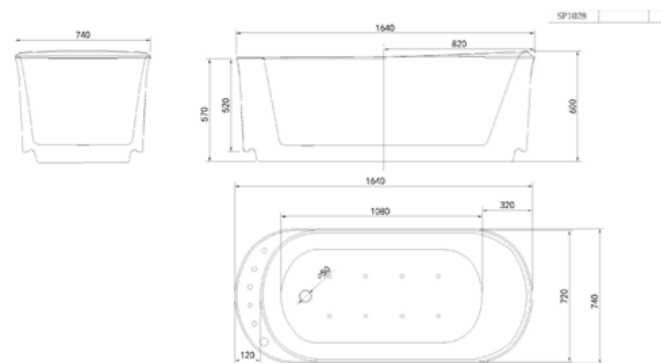

Massage Jet List

- 8 pcs LED Bubble Jets
- With Overflow