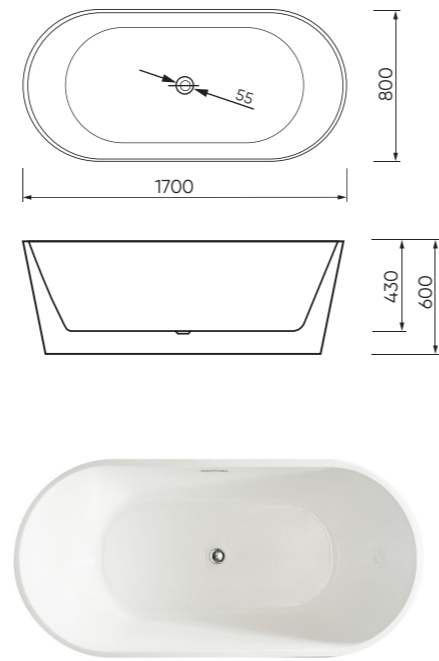

# ACRYLIC BATHTUB

Acrylic  
**Free Standing Massage Bathtub**

c/w Waste  
L1600 x W760 x H600mm  
TR-BHT-MBT-15500-WW / E-A811

White

Functions

Acrylic  
**Free Standing Bathtub**

c/w Waste  
L1500 x W800 x H650MM  
TR-BHT-FSB-15343-WW / E-A803-1.5

White

L1700 x W800 x H650MM  
TR-BHT-FSB-15344-WW / E-A803-1.7

White

Acrylic  
**Free Standing Bathtub**

c/w Waste  
L1700 x W780 x H600MM  
TR-BHT-FSB-15345-WW / E-806

White

Acrylic  
**Free Standing Bathtub**

c/w Waste  
L1700 x W750 x H600MM  
TR-BHT-FSB-15342-WW / E-A813

White

Acrylic  
**Free Standing Bathtub**

c/w Waste  
L1500 x W800 x H600MM  
TR-BHT-FSB-15346-WW / E-539-1.5

White

L1700 x W800 x H600mm  
TR-BHT-FSB-15347-WW / E-539-1.7