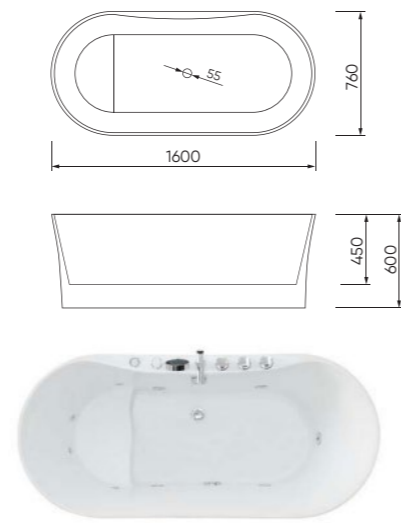

# ACRYLIC BATHTUB

Acrylic  
**Free Standing Massage Bathtub**

c/w Waste  
L1600 x W760 x H600mm  
TR-BHT-MBT-15500-WW / E-A811

White

Functions

Acrylic  
**Free Standing Bathtub**

c/w Waste  
L1500 x W800 x H650MM  
TR-BHT-FSB-15343-WW / E-A803-1.5