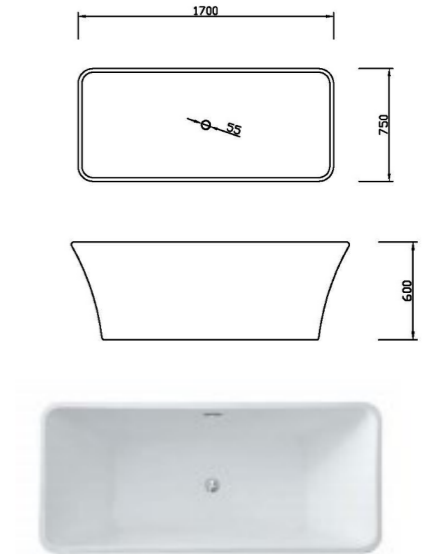

# ACRYLIC BATHTUB

Acrylic  
**Free Standing Massage Bathtub**

c/w Waste  
L1600 x W760 x H600mm  
TR-BHT-MBT-15500-WW / E-A811

White

Functions

Acrylic  
**Free Standing Bathtub**

c/w Waste  
L1500 x W800 x H650MM  
TR-BHT-FSB-15343-WW / E-A803-1.5

White

L1700 x W800 x H650MM  
TR-BHT-FSB-15344-WW / E-A803-1.7

White

Acrylic  
**Free Standing Bathtub**

c/w Waste  
L1700 x W780 x H600MM  
TR-BHT-FSB-15345-WW / E-806

White

Acrylic  
**Free Standing Bathtub**