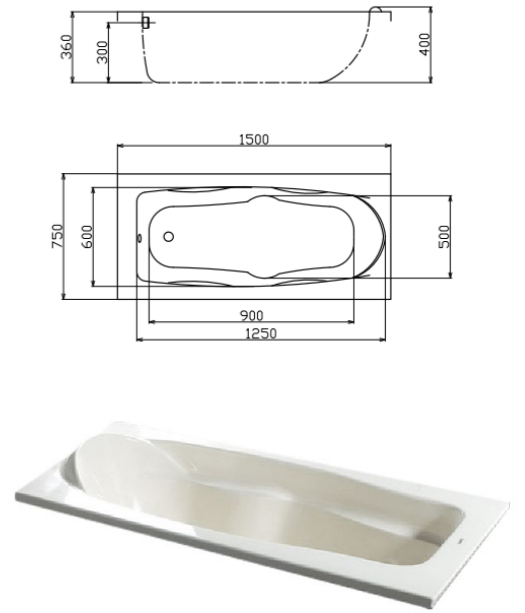

White

Acrylic  
**Free Standing Bathtub**  
c/w Chrome Tap

L1600 x W800 x H680mm  
TR-BHT-FSB-15696-WW / WB-8034-CH Tap  
White

Matt Gold Colour Tap  
L1600 x W800 x H680mm  
TR-BHT-FSB-15350-WW / WB-8034-MG Tap  
TR-TP-BM-15695-GD  
White

Acrylic  
**Built-In Long Bath W/O Panel**  
c/w Chrome Tap

L1500 x W750 x H380MM  
GM-BHT-BBT-03175-WW / G150-1-WW  
White

L1700 x W780 x H380MM  
GM-BHT-BBT-03177-WW / G170-1-WW  
White

Resin

**Free Standing Bathtub**