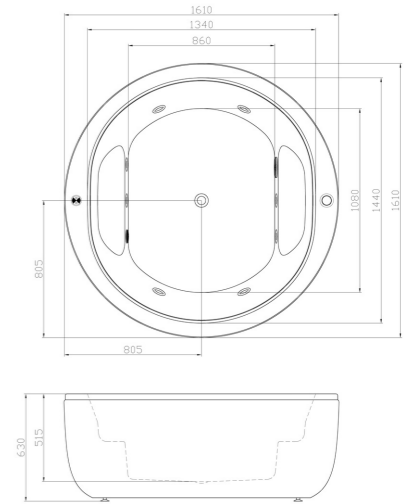

Product Code : TR-BHT-MBT-15017-WW  
Technical Drawing

Acrylic  
**Waterfall Massage Bathtub**

Left  
1810 x 1270 x 670mm  
TR-BHT-MBT-15020-WW / XR-8007

White

Functions

- TOUCH PANEL
- 1 KEY WATER INPUT & MIXER
- 1.0 HP MASSAGE PUMP
- LED OVERFLOW SYSTEM
- BUILT-IN BLUETOOTH SPEAKER
- WATER LEVEL SENSOR
- U-TYPE OVERFLOW SYSTEM
- POP-UP DRAINAGE
- PIPE WASHING SYSTEM
- NECK PILLOW
- OPTIONAL:**
- 1.5KW HEATER
- LEFT SKIRT
- RIGHT SKIRT

Acrylic  
**Corner Waterfall Massage Bathtub**

1500 x 1500 x 600mm  
TR-BHT-MBT-15019-WW / XR-8005

White

Functions

TOUCH PANEL	MIXER + HAND SHOWER	2.0 HP CIRCLE 360° WATERFALL	BUILT-IN BLUETOOTH SPEAKER	1.0 HP MASSAGE PUMP	WATER LEVEL SENSOR	U-TYPE OVERFLOW SYSTEM
			OPTIONAL:			
POP-UP DRAINAGE	PIPE WASHING SYSTEM	NECK PILLOW			1.5KW HEATER	BUBBLE SYSTEM