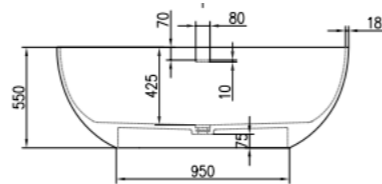

Free Standing Bathtub

Light Blue Colour Resin c/w Waste

L1600 x W750 x H550mm

TR-BHT-FSB-15349-BL / RS057

Light Blue