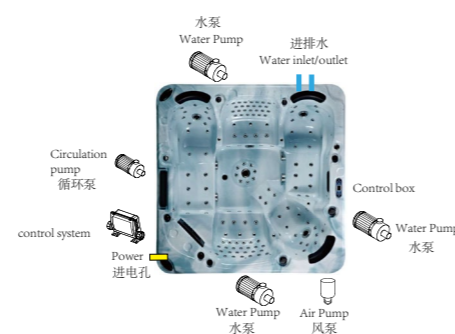

SR876
240 x 240 x 92cm

Acrylic

**7 Seater Outdoor
Massage Bathtub**

L2400 x W2400 x H950mm
TR-BHT-MBT-10096-BZ

| Glossy

- Skirt is H13 PVC
- Tub Base Colour is T22 Mayan Copper23
- Acrylic Made in USA specially for outdoor used
- Stair
- Automatic Drain/In Water
- Water Level LED Light & Controller
- Fountain With LED Light
- Overflow function
- Electric Box and Heater (Imported from USA Balboa brand)*
- Optional Function to Add: Nordic Cover