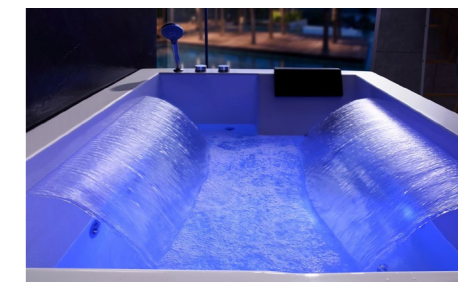

Acrylic  
**Corner Waterfall Massage Bathtub**

1500 x 1500 x 600mm  
TR-BHT-MBT-15019-WW / XR-8005

White

Functions

TOUCH PANEL	MIXER + HAND SHOWER	2.0 HP CIRCLE 360° WATERFALL	BUILT-IN BLUETOOTH SPEAKER	1.0 HP MASSAGE PUMP	WATER LEVEL SENSOR	U-TYPE OVERFLOW SYSTEM
			OPTIONAL:			
POP-UP DRAINAGE	PIPE WASHING SYSTEM	NECK PILLOW			1.5KW HEATER	BUBBLE SYSTEM