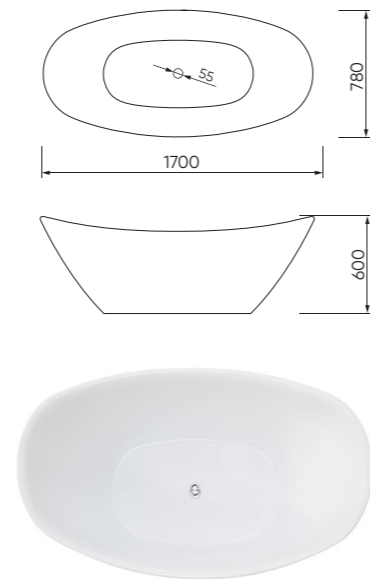

# ACRYLIC BATHTUB

Acrylic  
**Free Standing Massage Bathtub**

c/w Waste  
L1600 x W760 x H600mm  
TR-BHT-MBT-15500-WW / E-A811

White

Functions

Acrylic  
**Free Standing Bathtub**

c/w Waste  
L1500 x W800 x H650MM  
TR-BHT-FSB-15343-WW / E-A803-1.5

White

L1700 x W800 x H650MM  
TR-BHT-FSB-15344-WW / E-A803-1.7

White

Acrylic  
**Free Standing Bathtub**

c/w Waste  
L1700 x W780 x H600MM  
TR-BHT-FSB-15345-WW / E-806

White

Acrylic  
**Free Standing Bathtub**