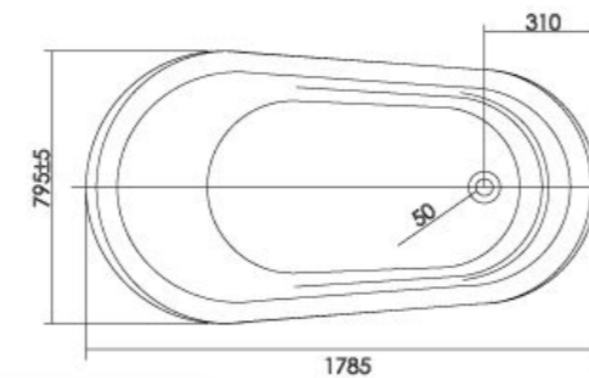

Acrylic

**Free Standing Bathtub**

c/w Chrome Gold Faucet & Leg

L1785 x W795 x H785mm

(SP1718-17)

TR-BHT-FSB-12577-WW

Acrylic with Fiber Glass

**Long Bath with Panel & Water Tap**