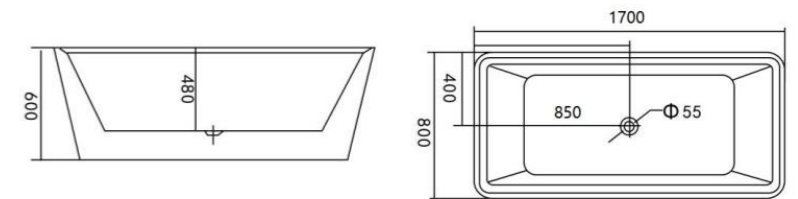

Acrylic with Fiber Glass

Long Bath with Panel & Water Tap

White

L1700 x W800 x H600mm

TR-BHT-FSB-13978-WW

(KB-5107)

Acrylic with Fiber Glass

Long Bath with Panel & Water Tap

White

L1700 x W800 x H600mm

TR-BHT-FSB-13976-WW

(KB-509)

Acrylic

Free Standing Bathtub

L1600 x W800 x H600mm

TR-BHT-FSB-13871-WW

(SP1833-J)