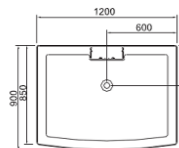

L1200 x W900 x H2150mm

WS-300A

TR-SSR-STR-12888

WS-300A  
SIZE:1200\*900\*2150mm

**Steam Room**

Steam Room C/W Massage Bathtub

E Function:

- Touch Screen,
- Digital Control Panel