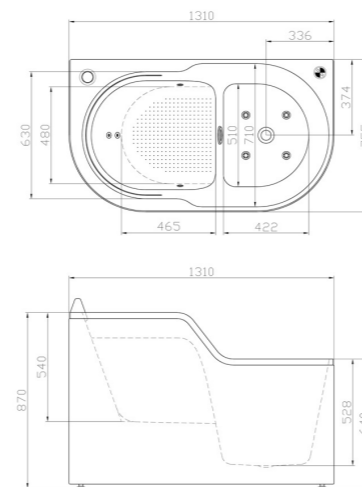

Acrylic  
**Corner Waterfall Massage Bathtub**

1500 x 1500 x 600mm  
TR-BHT-MBT-15019-WW / XR-8005

White

Functions

TOUCH PANEL	MIXER + HAND SHOWER	2.0 HP CIRCLE 360° WATERFALL	BUILT-IN BLUETOOTH SPEAKER	1.0 HP MASSAGE PUMP	WATER LEVEL SENSOR	U-TYPE OVERFLOW SYSTEM
			OPTIONAL:			
POP-UP DRAINAGE	PIPE WASHING SYSTEM	NECK PILLOW			1.5KW HEATER	BUBBLE SYSTEM

Acrylic  
**Round Massage Bathtub**

1600 x 1600 x 630mm  
TR-BHT-MBT-15023-WW / XR-8010

White

Functions

TOUCH PANEL	1 KEY WATER INPUT & MIXER	2.0 HP CIRCLE WATERFALL	1.0 HP MASSAGE PUMP	6 PCS MASSAGE JETS	BUILT-IN BLUETOOTH SPEAKER	WATER LEVEL SENSOR
					OPTIONAL:	
U-TYPE OVERFLOW SYSTEM	2 PCS LED BOTTOM LIGHT	POP-UP DRAINAGE	PIPE WASHING SYSTEM	NECK PILLOW		
					1.5KW HEATER	LED BUBBLE

Acrylic  
**Waterfall Massage Bathtub**

1310 x 755 x 870mm  
TR-BHT-MBT-15024-WW / XR-8011

White

Functions

TOUCH PANEL	1 KEY WATER INPUT & MIXER	WATER LEVEL SENSOR	1.0 HP MASSAGE PUMP	180° WATERFALL	HIDDEN BUBBLE BATH	BUILT-IN BLUETOOTH SPEAKER
			OPTIONAL:			
POP-UP DRAINAGE WITH OVERFLOW	PIPE WASHING SYSTEM	NECK PILLOW			1.5KW HEATER	LEFT SKIRT
					RIGHT SKIRT	