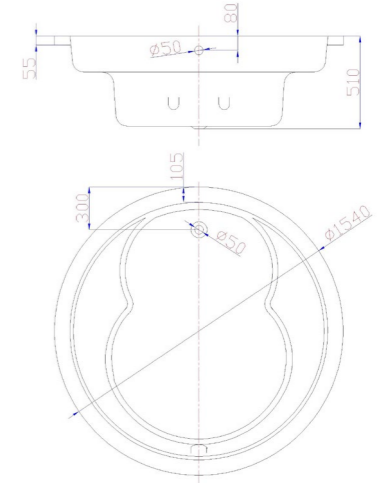

## Built-In Round Massage Bathtub

1850 x 1620 x 680mm

GM-BHT-BBT-13203-WW / G9053L

White

Functions

OPTIONAL:

Acrylic

## Built-In Massage Bathtub

L2100 x W2100 x H870mm

GM-BHT-BBT-05143-WW / G9060E

White

Functions

Acrylic

## Built-In Massage Bathtub

1600 x 1600 x 550mm

TR-BHT-BBT-12306-WW / M3160

White

Functions

Massage Jets:

Acrylic  
**Built-In Massage Bathtub**

2000 x 900 x 620mm  
TR-BHT-BBT-05086-WW / M-1108B