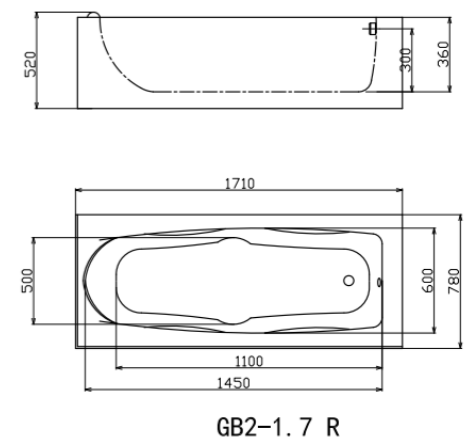

Acrylic Fiber

Long Bath With Panel

L Shape Panel (Left/ Right) / High Quality Acrylic

Left

L1500 x W750 x H520mm
GM-BHT-FSB-03167-WW

(GB150-6-L)

Right

L1500 x W750 x H520mm
GM-BHT-FSB-03168-WW

(GB150-6-R)

Left

L1700 x W780 x H520mm
GM-BHT-FSB-03171-WW

(GB170-6-L-WW)

Right

L1700 x W780 x H520mm
GM-BHT-FSB-03172-WW

(GB170-6-R-WW)