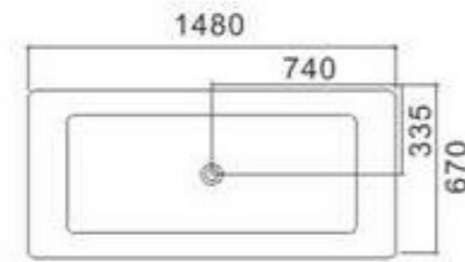

# CLASSIC PRODUCT

NEVER OUT OF STYLE

Poly Stone

**Long Bath**

c/w Waste

L1645 x W725 x H620mm

TR-BHT-FSB-05129-WW | Glossy

L1480 x W670 x H540mm