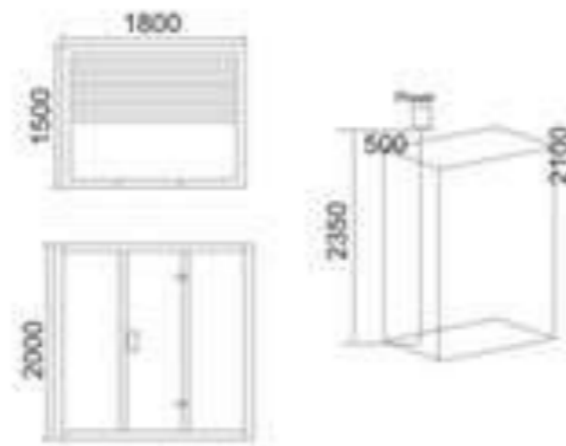

Sauna Box

- -Woodern Barrel
- -Wooden Scoop
- -Sandglass
- -Thermometer
- -Sauna Stone
- Anti-Exposive Lamp
- Sauna Oven

L1800 x W1500 x H2000   KB-1033
TR-SSR-SN-15028

• IMPORT FINLAND WHITE PINE WOOD

Sauna Room