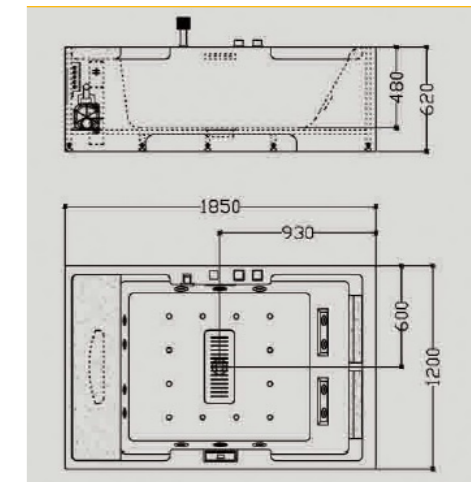

## Built-In Massage Bathtub

1600 x 1600 x 550mm

TR-BHT-BBT-12306-WW / M3160

White

Functions

Massage Jets:

Acrylic  
**Built-In Massage Bathtub**

2000 x 900 x 620mm  
TR-BHT-BBT-05086-WW / M-1108B