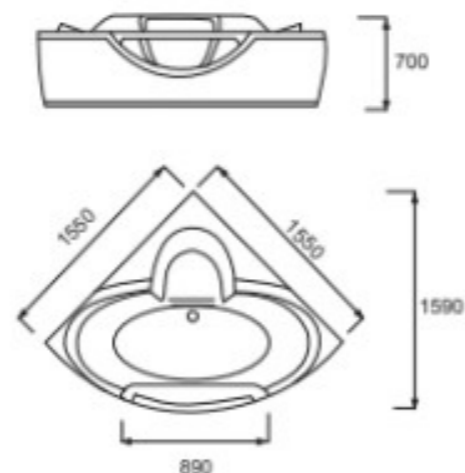

MODEL: M-1109AB  
SIZE: 2000x1200x610mm

Acrylic  
**Built-In Massage Bathtub**

2000 x 1200 x 620mm  
TR-BHT-BBT-05085-WW / M-1109D no skirt

White

Functions

1.5 HP NEEDLE NOZZLE MASSAGE PUMP	1.0 HP WHIRLPOOL MASSAGE	WATERFALL MASSAGE	TOUCH PANEL	COLOUR LIGHT JETS	WATERFALL INTAKE	ELEVATING FAUCETS & SPRINKLER
LEAKAGE PROTECTION	WATER SHORTAGE PROTECTION	FAUCET WITH DECORATION LIGHT	OVERFLOW SYSTEM	OPTIONAL:  HEATER		AIR BUBBLE PUMP
Massage Jets:						
6 PCS ADJUSTABLE THIN BIG JETS	8 PCS COLOUR LIGHT JETS	4 PCS THIN MIDDLE JETS	2 PCS 1.5" THIN RETURN NET			

Acrylic  
**Built-In Massage Bathtub**

L1850 x W1300 x H620mm  
TR-BHT-BBT-08816-WW / M-1102B

White

Functions

PUMP CLEANING FUNCTION	1.5 HP WHIRLPOOL MASSAGE PUMP	LCD CONTROL PANEL	HAND SHOWER	WATERFALL INTAKE	UNDERWATER COLOUR LIGHT	FM RADIO
HYDRO MASSAGE JETS	BLOWER JETS	LEAKAGE PROTECTION	WATER SHORTCUT PROTECTION	OPTIONAL:  OZONE		HEATER
Massage Jets:						
4 PCS ADJUSTABLE BIG JETS	12 PCS BRASS AIR BUBBLE JETS	8 PCS SMALL JETS	1 PCS 1.5" THIN RETURN NET			