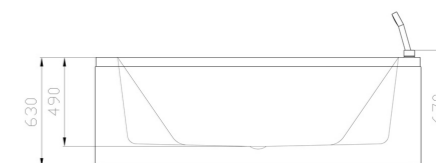

Product Code : TR-BHT-MBT-15017-WW  
Technical Drawing

Acrylic  
**Waterfall Massage Bathtub**

Left  
1810 x 1270 x 670mm  
TR-BHT-MBT-15020-WW / XR-8007

White

Functions

- TOUCH PANEL
- 1 KEY WATER INPUT & MIXER
- 1.0 HP MASSAGE PUMP
- LED OVERFLOW SYSTEM
- BUILT-IN BLUETOOTH SPEAKER
- WATER LEVEL SENSOR
- U-TYPE OVERFLOW SYSTEM
- POP-UP DRAINAGE
- PIPE WASHING SYSTEM
- NECK PILLOW
- OPTIONAL:**
- 1.5KW HEATER
- LEFT SKIRT
- RIGHT SKIRT