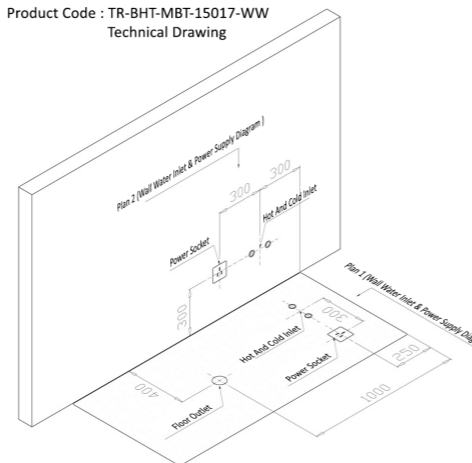

Functions

- TOUCH PANEL
- 1 KEY WATER INPUT & MIXER
- 1.0 HP MASSAGE PUMP
- LED OVERFLOW SYSTEM
- BUILT-IN BLUETOOTH SPEAKER
- WATER LEVEL SENSOR
- U-TYPE OVERFLOW SYSTEM
- HIDDEN BOTTOM LED
- ELECTRIC DRAIN SYSTEM
- PIPE WASHING SYSTEM
- LEFT SKIRT
- RIGHT SKIRT

Product Code : TR-BHT-MBT-15017-WW
Technical Drawing