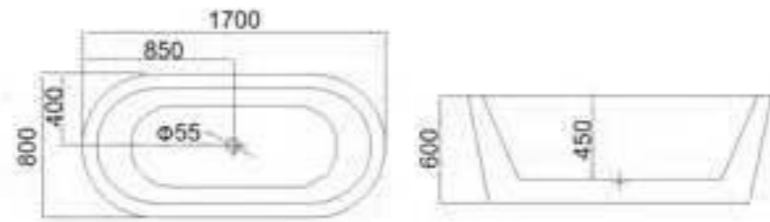

Acrylic with Fiber Glass

Long Bath with Panel & Water Tap

White

L1700 x W800 x H600mm

TR-BHT-FSB-13976-WW

(KB-509)