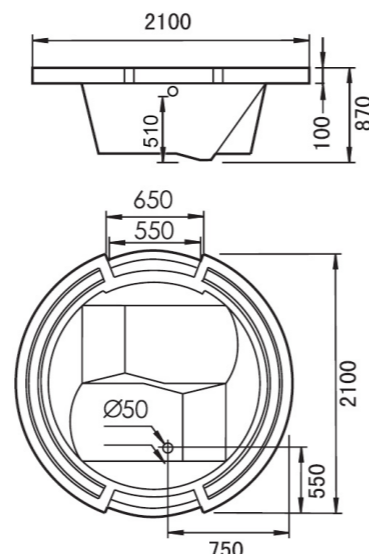

## Built-In Round Massage Bathtub

1850 x 1620 x 680mm

GM-BHT-BBT-13203-WW / G9053L

White

Functions

OPTIONAL:

Acrylic

## Built-In Massage Bathtub

L2100 x W2100 x H870mm

GM-BHT-BBT-05143-WW / G9060E

White

Functions

Acrylic