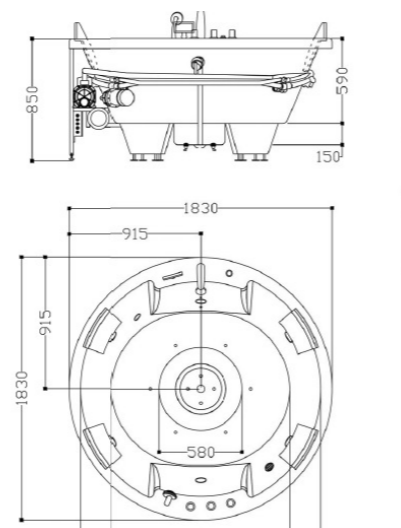

Acrylic
Built-In Massage Bathtub

1550 x 1550 x 700mm
GM-BHT-MBT-08958-WW / G9025-II-B

White

Functions

- COMPUTER CONTROL PANEL
- FM RADIO
- OZONE STERILIZATION
- THERMOSTAT
- MILK SPA

Acrylic
Built-In Massage Bathtub

L1800 x W1500 x H620m
TR-BHT-BBT-08817-WW / M-208D

White

Functions

- PUMP CLEANING FUNCTION
- 2.0 HP WHIRLPOOL MASSAGE PUMP
- CONTROL PANEL
- UNDERWATER COLOUR LIGHT
- HYDRO MASSAGE JETS
- LEAKAGE PROTECTION
- WATER SHORTCUT PROTECTION
- 8 PCS ADJUSTABLE JETS
- 4 PCS SMALL MASSAGE JETS
- 10 PCS LED BUBBLE JETS
- **OPTIONAL:** OZONE
- HEATER
- TV

Acrylic
Built-In Massage Bathtub

1830 x 1830 x 850
TR-BHT-BBT-05237-WW / M-101

White

Functions

- 1.5 HP WHIRLPOOL MASSAGE PUMP
- 2 PCS BIG MASSAGE JETS
- 12 PCS BUBBLE NOZZLES
- WATER PRESSURE REGULATOR
- CONTROL PANEL
- ELECTRICITY LEAKAGE PROTECTION
- HOT / COLD WATER SWITCH
- OZONE GENERATOR
- LED COLOUR BOTTOM LIGHT
- **OPTIONAL:** TV