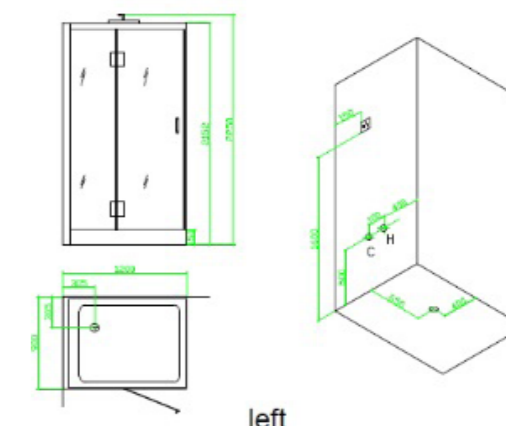

Steam Room with build in Vitamin Shower (LEFT)

Function:

- Digital Thermostatic Control System (S8), with Luxurious Wide Touch Screen Control and Wide LCD Display
- Luxurious Control System (S6), with Luxurious Wide Touch Screen Control and Wide LCD Display
- 12"/9" Ceiling Shower with 6 or 8 Chromatherapy Lamps around CD Connection
- Vitamin E&C Shower
- MP3 connection & FM radio
- Superb Steam Sauna Function (3KW/4.2KW Optional)
- Double-Pole CutOff for Power Supply, Excellently Safe
- Steam Generator Auto-Cleaning Function
- Brass Sliding Bar Set

- Brass Faucet
- Jet with Brass Cover/Brass Hand Shower Connector/Stainless Steel Steam Outlet
- Jet, Hand Shower Connector and Steam Outlet Made of Carbon Fiber
- Stainless Steel Door Handle
- Acrylic Roof, Acrylic Shower Tray
- Special design which can adjust the gap between the cabin and the wall. Through its seamless connection to wall and floor, it perfectly solves the difficulty of cleaning and becomes a natural part of the bathroom.
- Special design which has the service access from inside. The repairing can be done from inside of the cabin, no need to pull the whole cabin out.

L1200 x W900 x H2250mm
TR-SSR-STR-09680-L