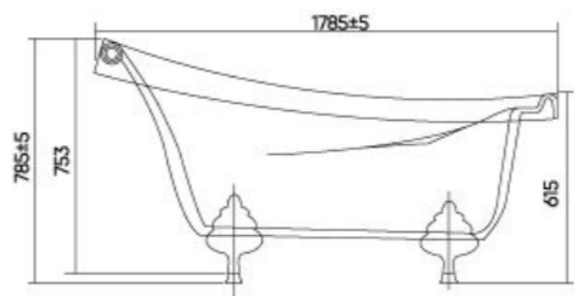

Acrylic

**Free Standing Bathtub**

c/w Chrome Gold Faucet & Leg

L1785 x W795 x H785mm

(SP1718-17)

TR-BHT-FSB-12577-WW

Acrylic with Fiber Glass

**Long Bath with Panel & Water Tap**