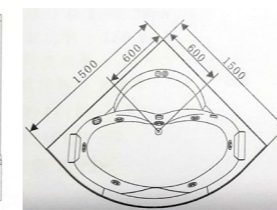

Steam Room

Steam Room Blue Glass/Grey Acrylic

Aluminium and Tempered Glass

Function:

- Control system
- Adjustable Temperature
- FM Radio
- CD Connection
- Telephone Receiver
- Steam Bath
- Ozone
- Top Light
- Wall Lamp
- Cold and Hot Water Inlet
- Cold and Hot Top Shower
- Acupuncture Nozzles
- Movable shower
- Exhaust fan
- Voltage: 210~240V
- Total Power: 3KW

L1380 x W870 x H2150mm

WS-803L

TR-SSR-STR-09681

Steam Room

Transparent Glass/White Acrylic(LEFT)

Aluminium and Tempered Glass

Steam Room C/W Rain shower | LEFT Direction

Function:

- Control system
- Adjustable Temperature
- FM Radio
- CD Connection
- Telephone Receiver
- Steam Bath
- Top Light
- Ozone
- Wall Lamp
- Cold and Hot Water Inlet
- Cold and Hot Top Shower
- Acupuncture Nozzles
- Movable shower
- Exhaust fan
- Voltage: 210~240V
- Total Power: 3KW

L1380 x W870 x H2150mm

WS-803A

TR-SSR-STR-09946-WW

Steam Room c/w Blue Glass

Function:

- Hot & Cold Mixer
- Steam Massage
- Exhaust Vent
- Top Light
- LED Decorative Board
- Bluetooth
- FM
- MP3
- Ozone
- Steam Engine: 3kW
- Accessories: KL-903 Control System, Top Shower, Hander Shower, Acupuncture Nozzle

L1200 x W900 x H2150mm

WS-300A

TR-SSR-STR-12888

WS-300A
SIZE:1200*900*2150mm

Steam Room

Steam Room C/W Massage Bathtub

E Function:

- Touch Screen,
- Digital Control Panel

L1500 x W1500 x H2200mm

WS-703

TR-SSR-STR-12480-WW