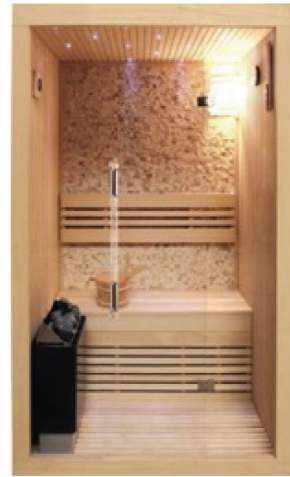

• IMPORT FINLAND WHITE PINE WOOD

Sauna Room

**Sauna Box**

L1500 x W1050 x H1900mm      WS-1505  
TR-SSR-SN-13138

• RED CEDAR + TEMPERED GLASS

Get Hot,  
Get Healthier.

**Sauna C/W Roman Cultured Stone**

Finland Pine, Tempered Glass, Roman Culture Mosaic Stones

Finland White Pine Sauna with Roman Cultured Stone & Radio

Function:

- Sauna Heater 3KW 230V
- Touch Screen Control Panel
- Mosaic Cultured Stones on Wall
- Lamp and Chromo-Therapy Lights (Starry Sky)
- Sandglass
- Hygrothermograph
- 8-10mm Tempered Glass
- Sauna Pail and Sauna Ladle
- Wooden and crystal door handles
- AM/FM radio stereo
- Sauna Light
- Back Rest and Benching Skirts
- Voltage: 210~240V
- Power: 3000W