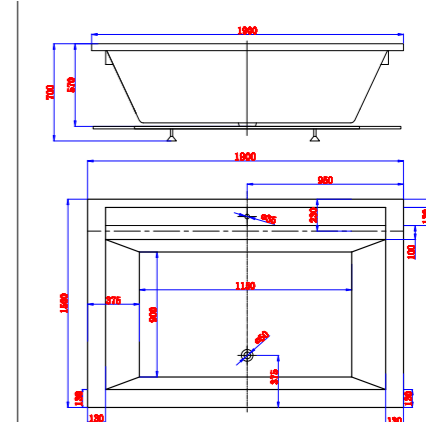

SR876  
240 x 240 x 92cm

Acrylic

**7 Seater Outdoor  
Massage Bathtub**

L2400 x W2400 x H950mm  
TR-BHT-MBT-10096-BZ

| Glossy

- Skirt is H13 PVC
- Tub Base Colour is T22 Mayan Copper23
- Acrylic Made in USA specially for outdoor used
- Stair
- Automatic Drain/In Water
- Water Level LED Light & Controller
- Fountain With LED Light
- Overflow function
- Electric Box and Heater (Imported from USA Balboa brand)\*
- Optional Function to Add: Nordic Cover