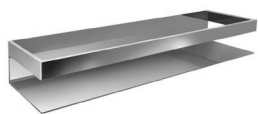

TR-BA-SPH-08558-CG
Soap Basket

L179 x W106 x H89,5mm
Brass

RECTUS SERIES

TR-BA-GS-09469-PL
SUS304 Tempered Glass Shelf
 L600 x W125 x H65mm
 SUS 304 Stainless Steel
 Single Tier Glass Shelf

TR-BA-GS-10033-ST
SUS304 Glass Shelf
 L600 x W125 x H65mm
 SUS 304 Stainless Steel
 Single Tier Glass Shelf