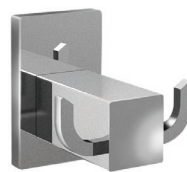

TR-BA-RH-09479-PL
Double Robe Hook
L70 x W40 x H65mm
Stainless Steel