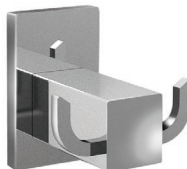

TR-BA-RH-10038-ST
Double Robe Hook
L70 x W40 x H65mm
SUS 304 Stainless Steel