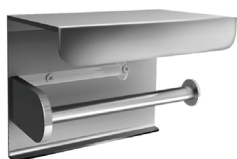

TR-BA-PH-08072-PL
SUS304 Paper Holder

L120 x W125 x H120mm
SUS 304 Stainless Steel
Paper Holder With Shelf