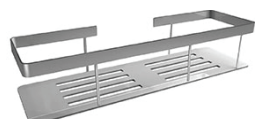

TR-BA-AKS-09651-ST
SUS304 Multi Purpose Basket - Satin

L350 x W125 x H75mm
SUS 304 Stainless Steel
Multi-Purpose Rack