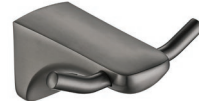

TR-BA-RH-15441-GY
Robe Hook - Grey

L90 x W80 x H47mm
SUS 304 Stainless Steel
Double Robe Hook