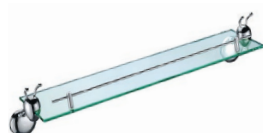

ANTZ SERIES

AH-BA-TLB-00871-PL
Towel Bar

L720 x W70 x H130mm
 SUS 304 Stainless Steel
 Single Towel Rail

AH-BA-TRG-00885-PL
Towel Ring

L185 x W70 x H190mm
 Stainless Steel
 Finishing: Polish

AH-BA-GS-00887-PL
Glass Shelf