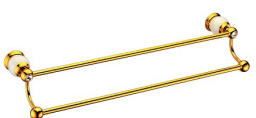

TR-BA-TLB-08563-CG
Double Towel Bar

575mm
Brass
Double Towel Rail