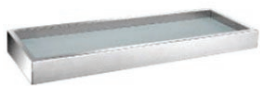

GLASS SHELF SERIES

TR-BA-GS-08501-ST
Glass Shelf

L500 x W85 x H30mm
SUS 304 Stainless Steel
Single Tier Glass Shelf