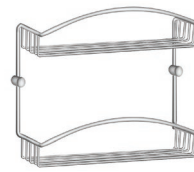

TR-BA-AKS-01098-CH
Shampoo Rack
Brass
Double Tier Multi-Purpose Rack