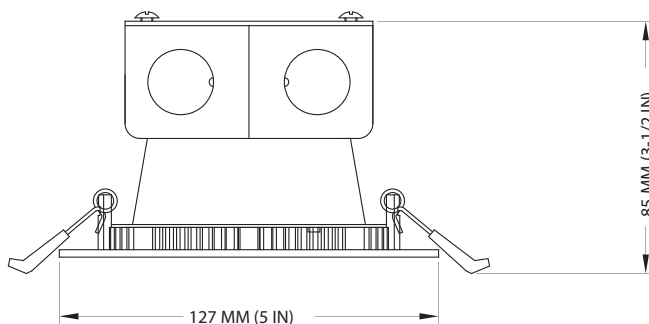

ULTRALUX®

5" Modern LED Recessed Direct Wire Square Downlight With J-Box

Shown with White

Available Finishes

White

UL-LED-USDLDW04-WT

- 9W
- 2700K/3000K/4000K
- CRI >80
- 500 Lumens
- Recessed, Wires Directly to Junction Box
- TRIAC Dimmable
- 120V AC Input
- L70 Lifetime >50,000 hrs.
- Dimensions: 5"L x 5"W x 3-1/2"H
- Finish: White
- Mounting Accessories Et 3 x 3-Lever WAGO Connectors Included