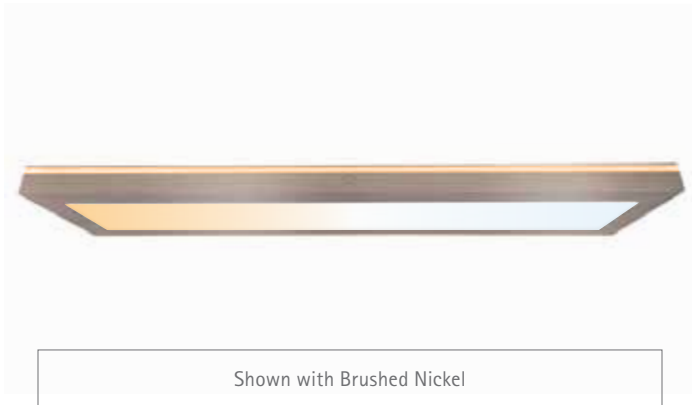

ULTRALUX®

Slim Surface Mount LED Panel with Nightlight

Available Finishes

UL-LED-SIPD-4

- 2700K/3000K/4000K/5000K/6500K CCT Switchable
- 2200K Nightlight
- CRI >80
- 120° Beam Angle
- Surface Mount, Wall Mount, or Suspend Mount
- TRIAC Dimmable
- 120V AC Input
- L70 Lifetime >50,000 hrs.
- Finishes: Matte Black or Brushed Nickel
- Mounting Accessories Included

Color Temperature

5 CCT Options with External Button
2700K - 3000K - 4000K - 5000K - 6500K

2200K
Nightlight

5-Year Limited Warranty

24"

- 10W
- 1000 Lumens
- Dimensions: 24"L x 4"W x 1"H

UL-LED-SIPD-4-24-10W-2765-XX-ACD

36"

- 20W
- 2000 Lumens
- Dimensions: 36"L x 4"W x 1"H

UL-LED-SIPD-4-36-20W-2765-XX-ACD

48"

- 30W
- 3000 Lumens
- Dimensions: 48"L x 4"W x 1"H

UL-LED-SIPD-4-48-30W-2765-XX-ACD

CEILING | WALL | KITCHEN | BATH | OUTDOOR