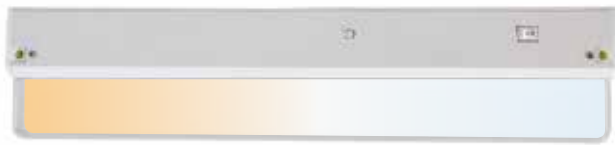

ULTRALUX®

Edgelit LED Undercabinet Light

Shown with Matte White

Available Finishes

Matte White

Matte Black

 Mounting Hardware Included

UL-LED-EUCL

- 2700K/3000K/4000K/5000K/6500K CCT Switchable
- CRI >80
- 120° Beam Angle
- Surface Mount
- TRIAC Dimmable
- 120V AC Input
- L70 Lifetime >50,000 hrs.
- Finishes: Matte White or Matte Black
- Mounting Accessories Included