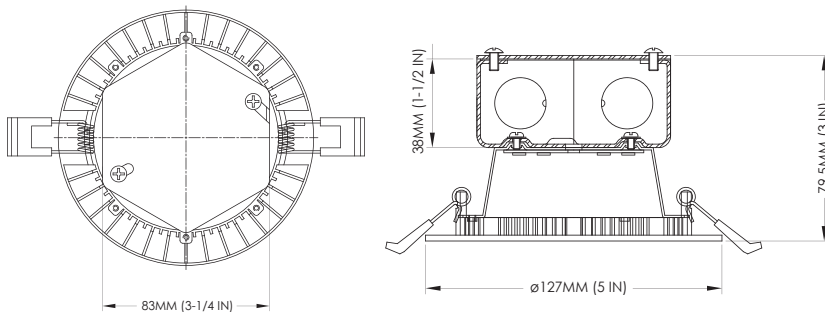

ULTRALUX®

5" Modern LED Recessed Direct Wire Downlight With J-Box

Shown with White

Available Finishes

White

UL-LED-DWMDL04-WT

- 9W
- 500 Lumens
- 2700K / 3000K / 4000K
- CRI >80
- Recessed, Wires Directly to Junction Box
- TRIAC Dimmable
- 120V AC Input
- Dimensions: 5"D x 3"H
- L70 Lifetime >50,000 hrs.
- Finish: White
- Mounting Accessories Et 3 x 3-Lever WAGO Connectors Included