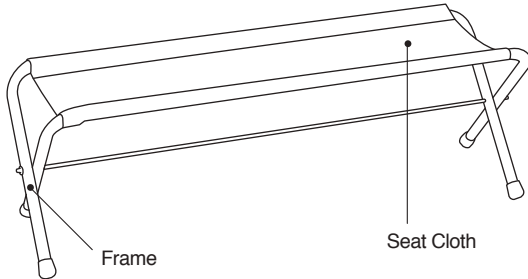

Contents Include (Name of Parts)

Instruction Manual

Specifications

- Material: Frame/ Aluminum Alloy, Polyethylene, Synthetic Rubber, Seat/ Polyester
- Size: 1,095 (43.1") x330 (13") x360(14.2") (h)mm
- Stowed: 1,095(43.1") x65 (2.6") x470 (18.5") mm
- Weight: 1.9kg (4.2lbs)