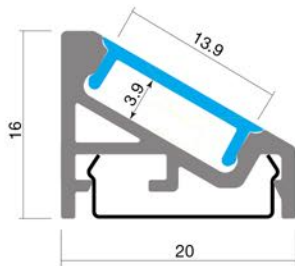

## Dimensions

## Features

- Simple clip or screw fixing
- Max 4m lengths or cut to size
- W20mm x H16mm
- Suitable with strips 12mm wide and up to 10W/m
- Aluminium body provides heat sinking for LED strips
- Dot-free illumination with appropriate strips
- Silver anodised
- 6063 Structural grade aluminium
- PMMA lens (type of acrylic) interior use