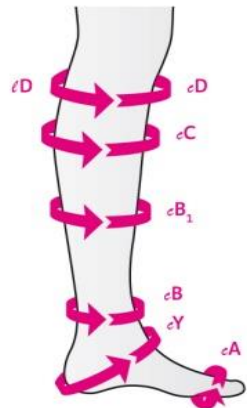

Measuring Chart for Mediven 550 ready to wear

medi Australia Pty Ltd

Phone: (02) 9890 8696

Fax: (02) 9890 8439

AD **AD Petite**

CIRCUMFERENCE IN CM											
sizes	IV (4)	V (5)	VI (6)	VII (7)	VIII (8)	IX (9)	X (10)	XI (11)	XII (12)	XIII (13)	XIV (14)
cD	29-33	30-34	31-35	32-36	33-37	34-38	35-39	36-40	37-41	38-42	39-43
cC	30-34	31-35	32-36	33-37	34-38	35-39	36-40	37-41	38-42	39-43	40-44
cB1	24-26	25-27	26-28	27-29	28-30	29-32	29-33	30-34	31-35	32-36	33-37
cB	19-20	20-21	21-22	22-23	23-24	24-25	25-26	26-27	27-28	28-29	29-30
cY	27-29	28-30	29-32	29-33	30-34	31-35	32-36	33-37	34-38	35-39	36-40
cA	18-20	19-21	20-22	21-23	22-24	23-25	24-26	25-27	26-28	27-29	28-30

LENGTH MEASUREMENTS

AD Regular 39-41cm

AD Petite 37-39cm

Specials not available

Mediven 550 Ready to wear CI.II Caramel Open Toe	
Style	Article Number
A-D	B24070
A-D Petite	B24770
A-D with narrow silicone band	B24370
A-D petite with narrow silicone band	B24C70
A-D with silicone band	B24170
A-D petite with silicone band	B24A70

Specials not available

Mediven 550 Ready to wear CI.II Caramel Closed Toe	
Style	Article Number
A-D	B24071
A-D Petite	B24771
A-D with narrow silicone band	B24371
A-D petite with narrow silicone band	B24C71
A-D with silicone band	B24171
A-D petite with silicone band	B24A71

LENGTH MEASUREMENTS
 AD Regular 38-43cm AG Regular 72-83cm
 AD Petite 33-37cm AG Petite 62-71cm

Specials not available

Mediven Mondi Ready to Wear Cl.II Caramel Open Toe	
Style	Article Number
A-D	C24070
A-D Petite	C24770
A-G Petite with silicone topband	C25170
A-G with silicone topband	C26170
A-D with narrow silicone band	C24170
A-D petite with narrow silicone band	C24A70
A-D with silicone band	C24370
A-D petite with silicone band	C24C70