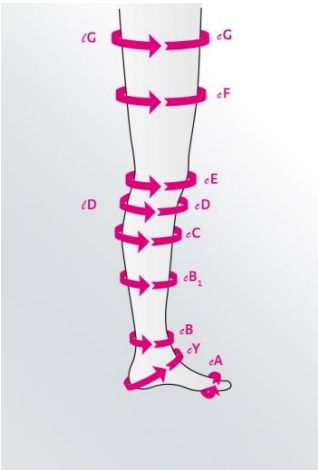

LENGTH MEASUREMENTS

AD Regular 39-41cm

AD Petite 37-39cm

Specials not available

Mediven 550 Ready to wear CI.II Caramel Open Toe	
Style	Article Number
A-D	B24070
A-D Petite	B24770
A-D with narrow silicone band	B24370
A-D petite with narrow silicone band	B24C70
A-D with silicone band	B24170
A-D petite with silicone band	B24A70

Specials not available

Mediven 550 Ready to wear CI.II Caramel Closed Toe	
Style	Article Number
A-D	B24071
A-D Petite	B24771
A-D with narrow silicone band	B24371
A-D petite with narrow silicone band	B24C71
A-D with silicone band	B24171
A-D petite with silicone band	B24A71

Measuring Chart for Mediven Mondi ready to wear

AD AD Petite AG PrB AG Petite PrB

CIRCUMFERENCE IN CM							
sizes	I	II	III	IV	V	VI	VII
cG	44-43	46-57	50-61	53-65	56-70	60-74	64-80
cF	40-47	42-51	45-55	48-58	51-62	54-67	58-72
cE	30-37	33-40	36-42	38-44	40-46	42-48	44-50
cD	28-33	30-35	32-37	34-39	36-41	38-43	40-45
cC	29-34	31-36	33-38	35-40	37-42	39-44	41-46
cB1	24-26	26-28	28-31	30-33	32-35	34-37	36-39
cB	18-20	20-22	22-24	24-26	26-28	28-30	30-32
cY	28-30	29-32	31-34	33-36	34-38	36-40	37-41
cA	18-21	20-23	22-25	24-27	26-29	28-31	30-33

LENGTH MEASUREMENTS
 AD Regular 38-43cm AG Regular 72-83cm
 AD Petite 33-37cm AG Petite 62-71cm

Specials not available

Mediven Mondi Ready to Wear Cl.II Caramel Open Toe	
Style	Article Number
A-D	C24070
A-D Petite	C24770
A-G Petite with silicone topband	C25170
A-G with silicone topband	C26170
A-D with narrow silicone band	C24170
A-D petite with narrow silicone band	C24A70
A-D with silicone band	C24370
A-D petite with silicone band	C24C70