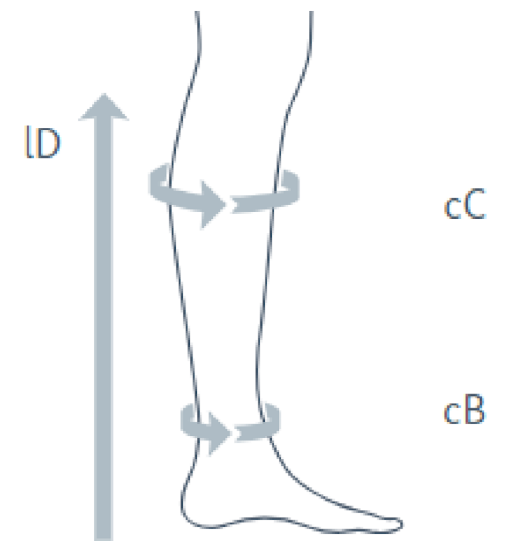

# circaid® juxtalite Size Chart

Size	S	M	M XWide	L	L XWide	XL	XL XWide	XXL
cC	26 - 36	33 - 44	44 - 54	41 - 51	51 - 61	37 - 48	48 - 61	53 - 64
cB	19 - 22	22 - 27	22 -27	25 - 32	25 - 32	30 - 37	30 - 37	35 - 42

Length	Short	Long
ID	< 44	> 44

**Measure in cm on the skin standing using a tape measure**  
**c = Measure the circumference around the area**  
**l = Measure the length from floor to D**