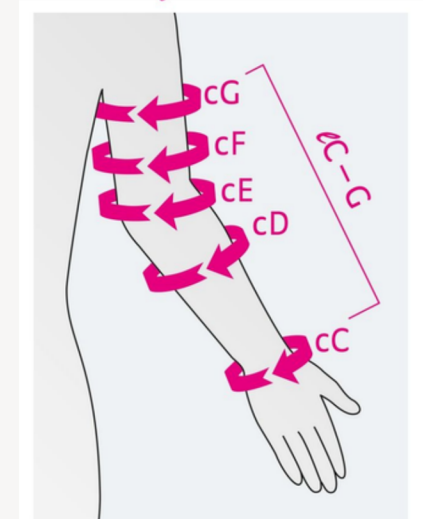

# circaid® juxtafit Essentials Arm - Size Chart

Size	1	2	3	4	5	6
cG	28 - 32	30 - 34	32 - 37	35 - 40	38 - 44	42 - 48
cF	26 - 30	28 - 32	30 - 35	33 - 38	36 - 41	39 - 45
cE	25 - 28	27 - 30	29 - 32	31 - 34	33 - 36	36 - 40
cD	23 - 26	25 - 28	27 - 30	29 - 32	31 - 34	33 - 37
cC	15 - 17	17 - 19	19 - 21	21 - 23	23 - 25	25 - 28

**c = Measure the circumference around the area**

Length	Extra Short	Short	Long
C-G	< 38	38 - 48	> 48

**Measure in cm on the skin standing using a tape measure**

**l = Measure the length from C (wrist) to G (upper arm)**