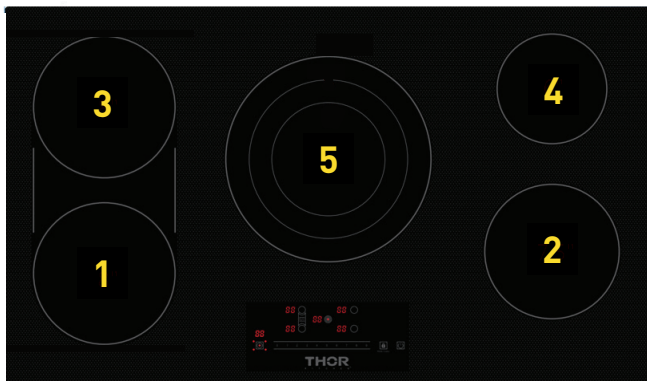

PRODUCT DIMENSIONS

Product Height (in.)	2"
Product Width (in.)	36"
Product Depth (in.)	21"
Installation Cutout (WxDxH)	34 7/16" 19 7/16" 1 13/16"
Package Size (WxDxH)	39 3/16" 24 1/8" 4 13/16"

PRODUCT WEIGHT

Product Weight	Net: 26.46 lb. Gross: 32.63
Loading Quantity 20 GP / 40 Hq: 370/880 pcs.	

HEAT ELEMENT DIMENSIONS

Total Elements	5
[1] Front Left	8"
[2] Front Right	7.5"
[3] Rear Left	8"
[4] Rear Right	6"
[5] Middle Large	6" / 8" / 11.5"
Power cord: 50 3/8" length