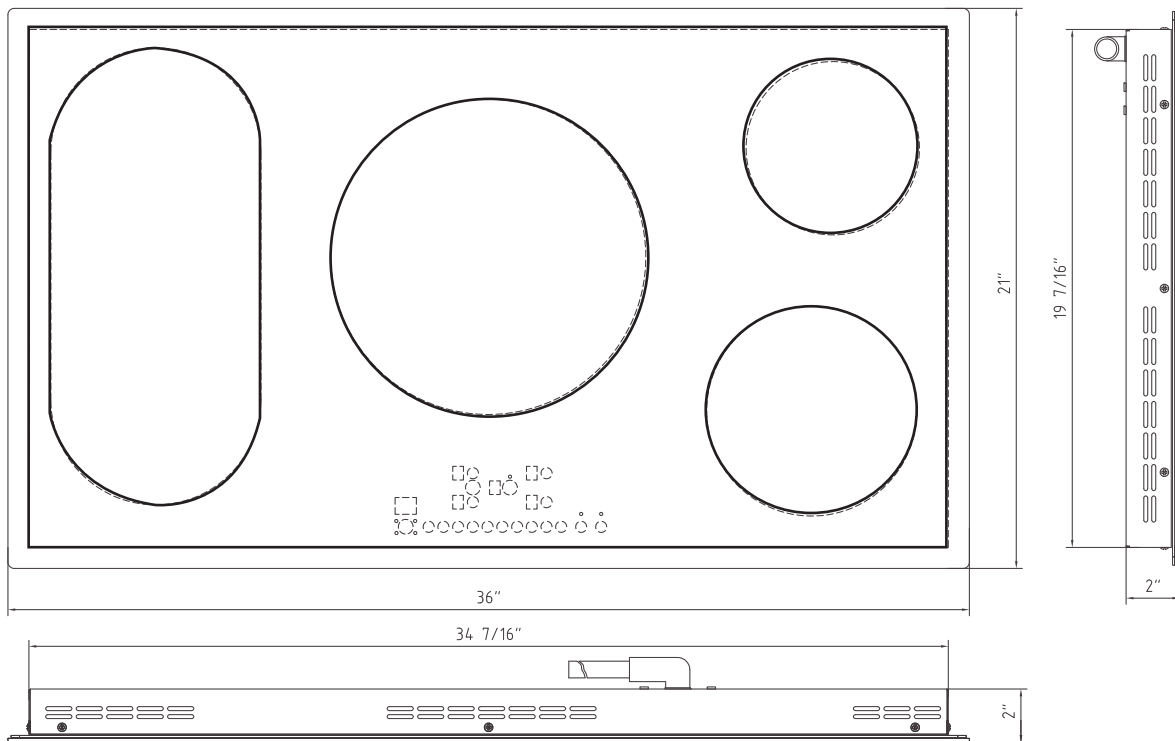

### ELEMENT PERFORMANCE

Total Elements	5
Power Level Settings	9
Right Rear Element	1200w
Right Front Element	1800w
Center Element	3600w (Tri-zone 1200w each)
Left Bridge Elements	Left Rear 1600w Left Front 1600w Center Bridge 600W Combine Output 3800W

### PRODUCT DIMENSIONS

Product Height (in.)	2"
Product Width (in.)	36"
Product Depth (in.)	21"
Installation Cutout (WxDxH)	34 7/16" 19 7/16" 1 13/16"
Package Size (WxDxH)	39 3/16" 24 1/8" 4 13/16"

### HEAT ELEMENT DIMENSIONS

Total Elements	5
[1] Front Left	8"
[2] Front Right	7.5"
[3] Rear Left	8"
[4] Rear Right	6"
[5] Middle Large	6" / 8" / 11.5"
Power cord: 50 3/8" length	