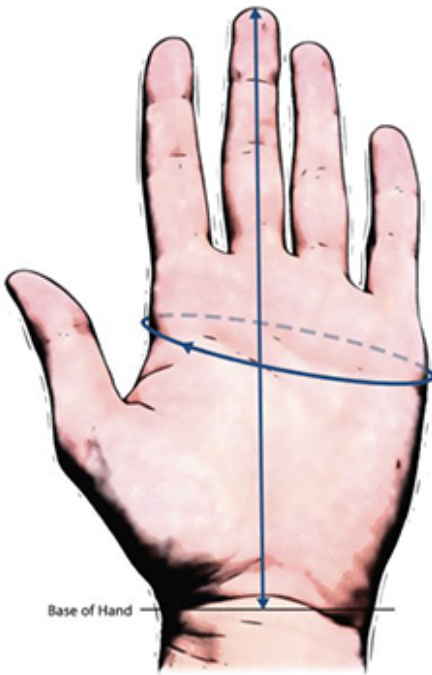

MEASUREMENT GUIDE ADULT GLOVES

SIZE (Unisex)	LENGTH (Base of hand to tip of middle finger)	WIDTH (Circumference around palm)
XS	17cm	17.5 - 19cm
S	18cm	18.5 - 20cm
M	19cm	19.5 - 21cm
L	20cm	20.5 - 22cm
XL	21cm	21 - 22.5cm
XXL	22cm	22 - 23.5cm