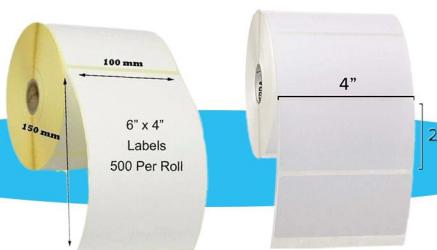

BARCODE LABELS & WAX RIBBONS