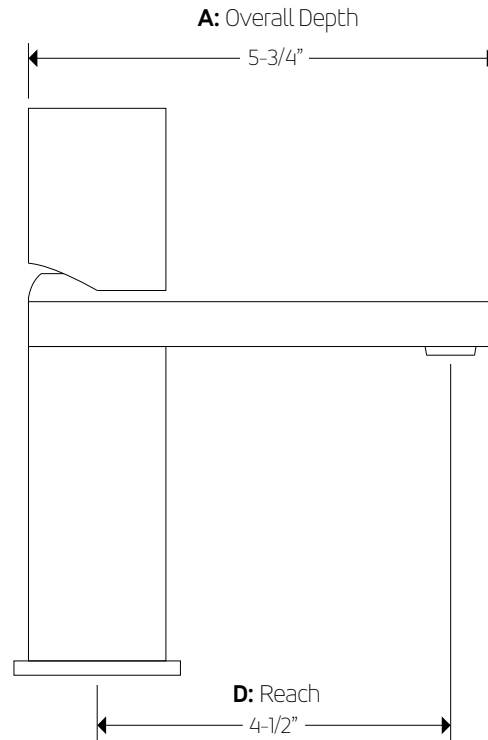

## measurements

- a:** overall depth
- b:** overall width
- c:** overall height
- d:** reach

flow rates  
GPM rates are  
shown at 60psi