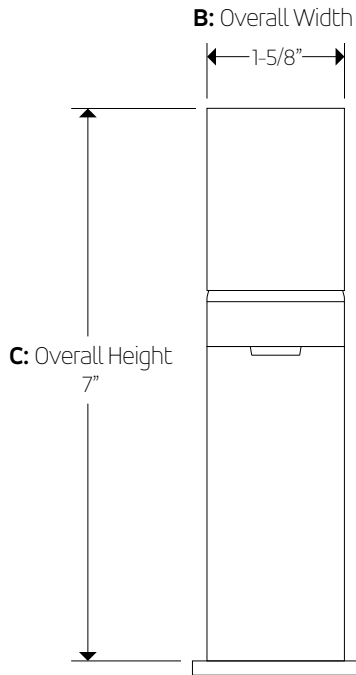

## measurements

- a:** overall depth
- b:** overall width
- c:** overall height
- d:** reach

flow rates  
GPM rates are  
shown at 60psi