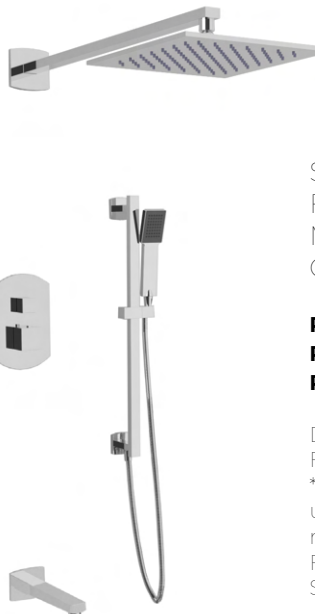

Shower Set with Tub Filler, Slide Bar, Wall Mount Shower Head Curved

- **PS118CH** $1547
- **PS118BN** $1986
- **PS118BK** $1986

Description:
Flow rate:1.8GPM
*For shared functions use F943-VO valve. For non-shared functions use F973NSVO valve. Order Separately.