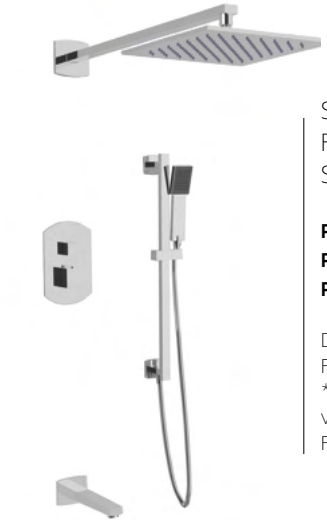

Safire Shower Set with Tub Filler, Slide Bar, Wall Mount Shower Head Curved

- **PS118CH** $1417
- **PS118BN** $1819
- **PS118BK** $1819

Description:
Flow rate:1.8GPM
*For shared functions use F943-VO valve. For non-shared functions use F973NSVO valve. Order Separately.