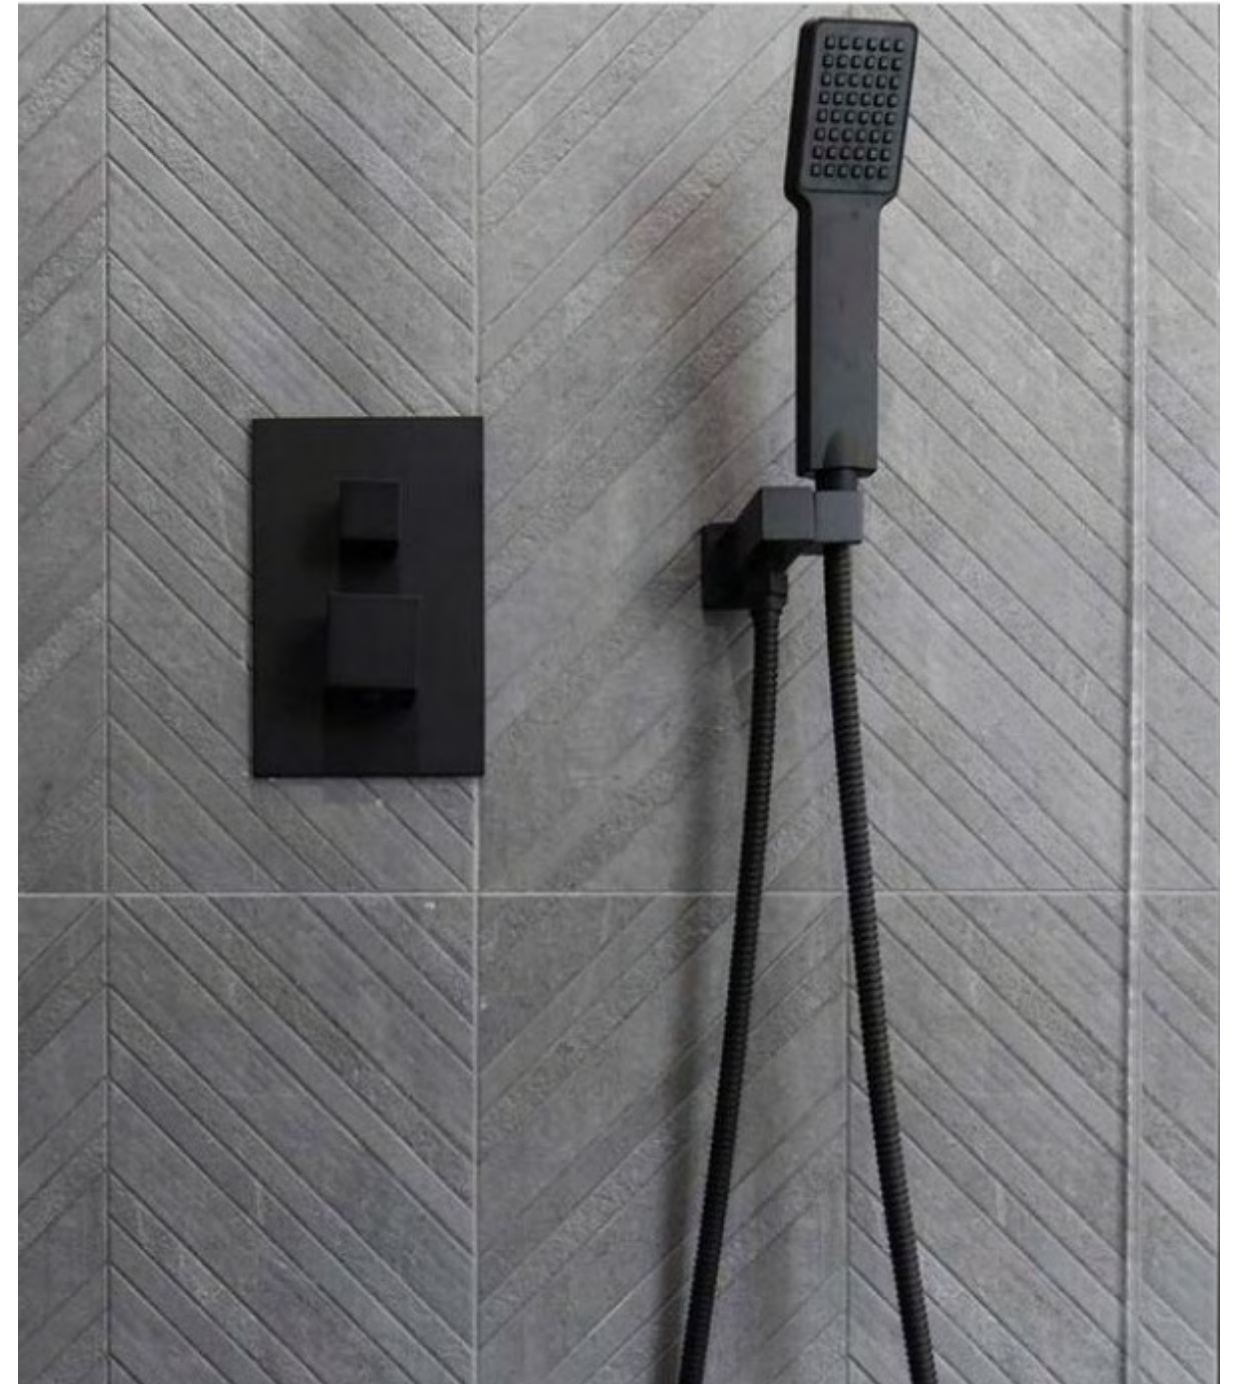

MILAN

The Milan collection has an understated style that blends perfectly into the modern square scene.

shower heads_52

accessories_59

controls_60

modern style