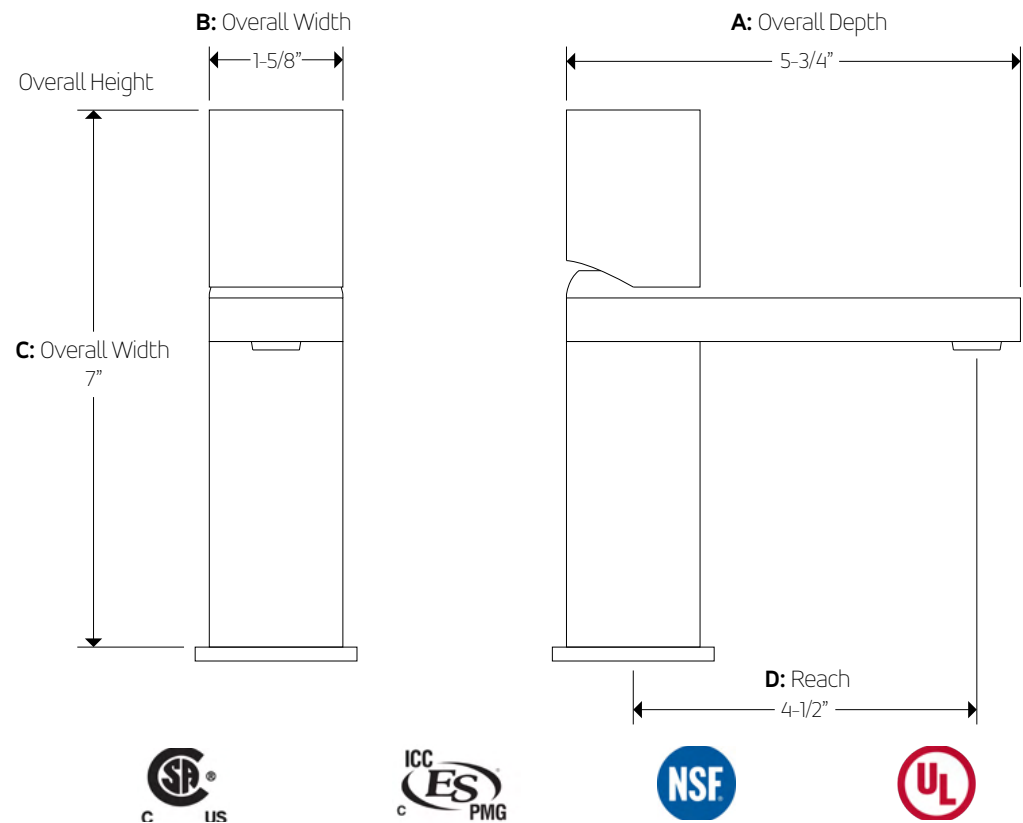

### measurements

- a:** overall depth
- b:** overall width
- c:** overall height
- d:** reach

flow rates  
GPM rates are  
shown at 60psi