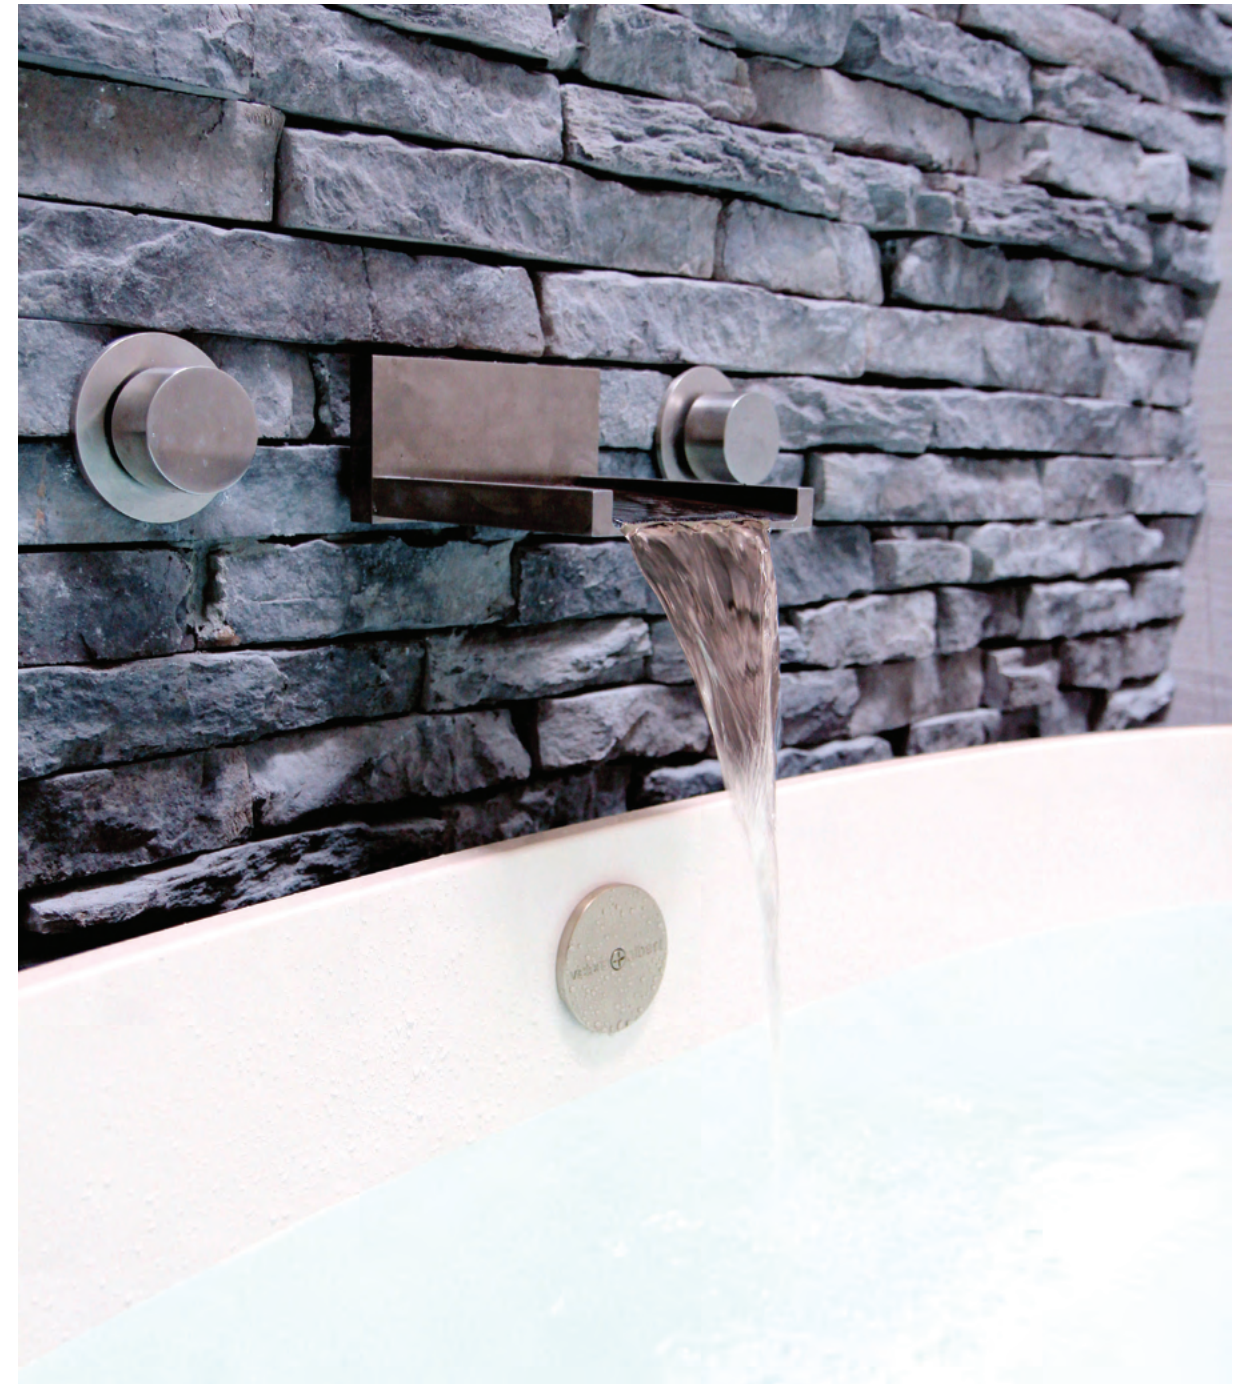

QUARTO

The unique handle design of the quarto contemporary Italian designer line has great appeal...as does the unique waterfall pattern of the tub filler.

tub fillers_37

shower heads_41

accessories_45

controls_46

italian made