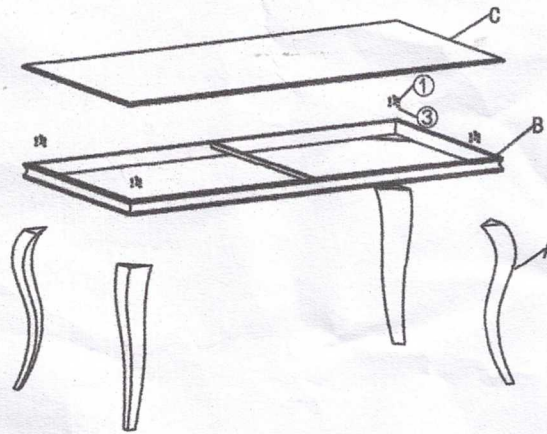

802 COFFEE TABLE INSTALLATION

components				parts				
A	table leg		×4	①	screw		M8*16	×12
				②	allen key		M6	×1
B	frame		×1	③	shim		*	×12
C	table top		×1					

1

2